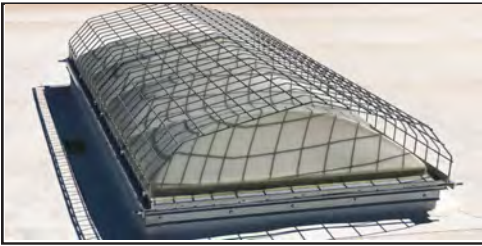

TremSafe Guardrail S

TremSafe Guardrail S is a non-penetrating, passive fall protection system designed for rooftop safety and fall protection. Available in two standard finishes, safety yellow powder coat and galvanized.

800-852-6013

www.tremcoroofing.com

SafetySolutions@tremcoinc.com

Find your nearest Tremco Roofing sales representative at tremcoroofing.com/find-a-rep

3735 Green Road | Beachwood, OH | 44122 | 800.852.6013
220 Wicksteed Avenue | Toronto, ON | M4H 1G7 | 800.668.9879
tremcoroofing.com

Roofing & Building Maintenance

TremSafe Skylight Guard

The TremSafe Skylight Guards are specifically designed to protect against injuries and deaths around skylight openings. The non-penetrating design is available in customizable sizes and features a unique compression attachment system. It installs in minutes and since there is no drilling required, you'll keep your surfaces uncompromised while maintaining a safe work environment for your employees.

TremSafe Rooftop Ladder Access System

The TremSafe Rooftop Ladder Access System protects individuals accessing the roof from the ladder, safely taking them out either 7.5', 10', or 15' from the ladder and roof edge. Available in two standard finishes, safety yellow powder coat and galvanized.