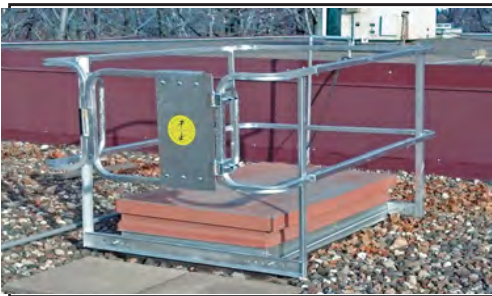

TremSafe Guardrail A.S.

TremSafe Guardrail A.S. is a passive fall protection system designed for safety and fall protection on rooftop applications. It combines a non-penetrating guardrail system with architectural appeal for applications where railing appearance is important.

TremSafe Guardrail S

TremSafe Guardrail S is a non-penetrating, passive fall protection system designed for rooftop safety and fall protection. Available in two standard finishes, safety yellow powder coat and galvanized.

TremSafe Heavy-Duty Warning Lines

TremSafe Heavy-Duty Warning Lines are a cost-effective, permanent visual warning line system for roof edge protection and controlled access zones.

TremSafe Hatch Guard

TremSafe Hatch Guards provide a non-penetrating solution for safe entry and exit through roof access hatches. Each system comes standard with a grab-bar for easier egress and ingress and a TremSafe Self Closing Gate.

TremSafe Rooftop Ladder Access System

The TremSafe Rooftop Ladder Access System protects individuals accessing the roof from the ladder, safely taking them out either 7.5', 10', or 15' from the ladder and roof edge. Available in two standard finishes, safety yellow powder coat and galvanized.