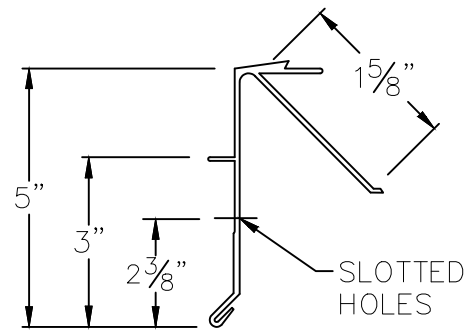

WOOD CANT PROFILE

EXTRUDED PROFILE

NOTE: EXISTING BEVELED WOOD NAILER

SHEET TITLE:
TREMLOCK 215 EXT CANTED NAILER FASCIA

SCALE:
NTS

DRAWING No.:
41.0