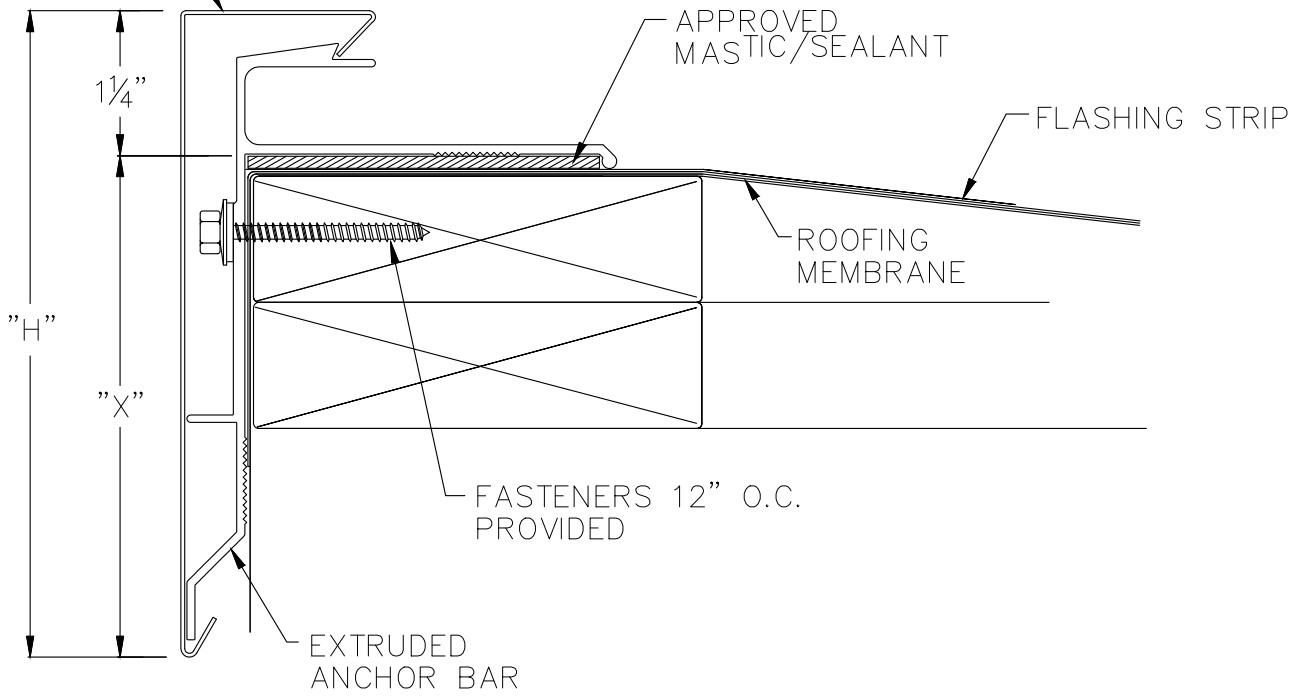

FASCIA COVER  
12'-0" LENGTHS

NOTE: BUILT-UP OR MODIFIED VERSION

SHEET TITLE:

TREMLOCK 215 HD FASCIA

SCALE:

NTS

DRAWING No.:

36.0