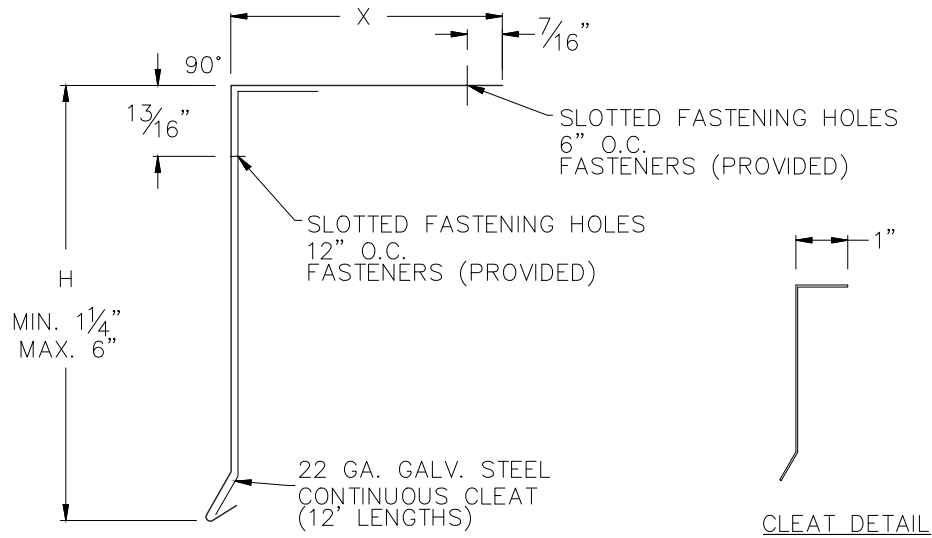

FACE HEIGHT 6"

LESSFACE HEIGHT OVER 6"

NOTE: KYNAR WITH CONTINUOUS CLEAT

SHEET TITLE:
TREMLOCK ECO DRIP EDGE

SCALE:
NTS
DRAWING No.:
33.0