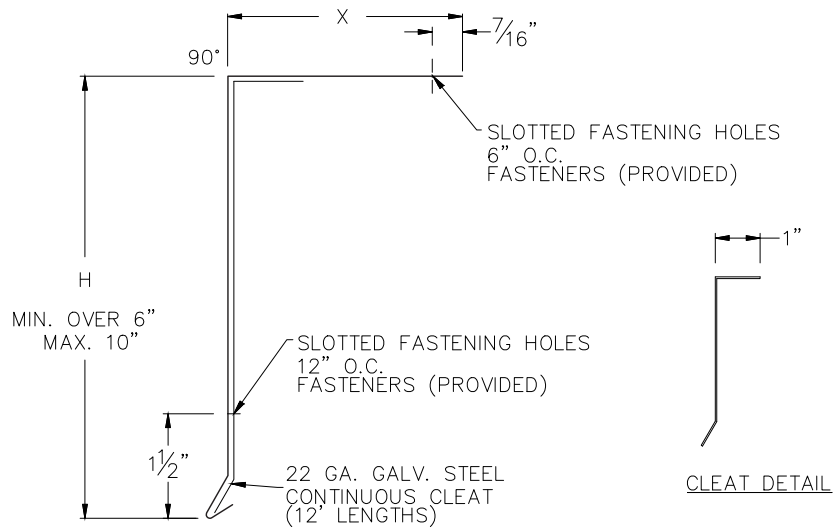

FACE HEIGHT 6"

LESSFACE HEIGHT OVER 6"

NOTE: KYNAR WITH CONTINUOUS CLEAT

SHEET TITLE:
TREMLOCK ECO DRIP EDGE

SCALE:
NTS
DRAWING No.:
33.0