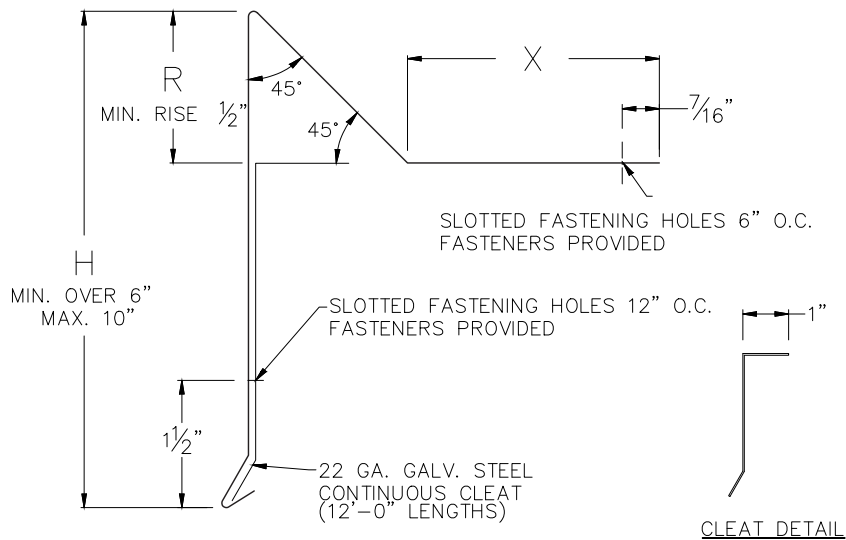

FACE HEIGHT 6" OR LESS

FACE HEIGHT OVER 6"

NOTE: WITH CONTINUOUS CLEAT

SHEET TITLE:
TREMLOCK ECO GRAVEL STOP

SCALE:
NTS
DRAWING No.:
27.0