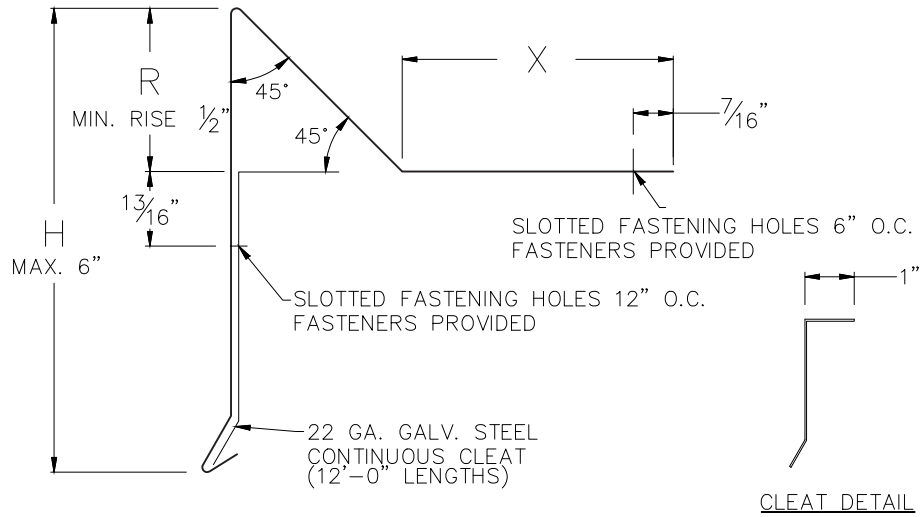

FACE HEIGHT 6" OR LESS

FACE HEIGHT OVER 6"

NOTE: WITH CONTINUOUS CLEAT

SHEET TITLE:
TREMLOCK ECO GRAVEL STOP

SCALE:
NTS
DRAWING No.:
27.0