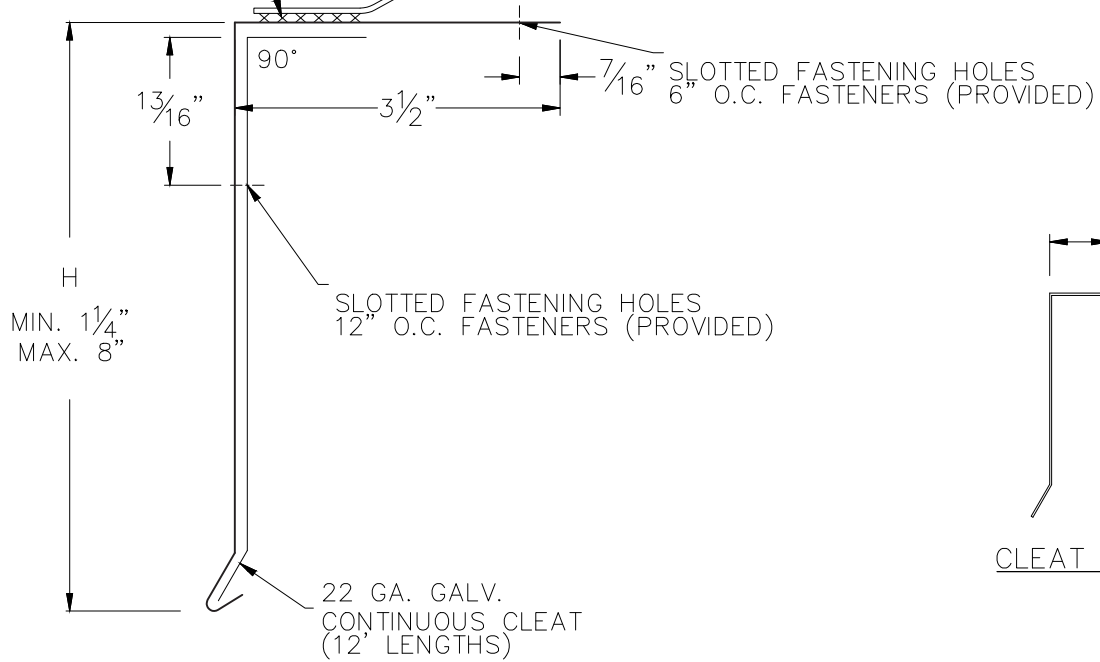

FACTORY HOT AIR WELDED

6" WIDE TPO FLASHING
NOTE: MITERS DO NOT
HAVE FACTORY APPLIED
TPO FLASHING

NOTE: TPO COATED WITH FACTORY-APPLIED TPO FLASHING

SHEET TITLE:
TREMLOCK ECO TPO SKIRTED DRIP EDGE

SCALE:
NTS

DRAWING No.:
12.0