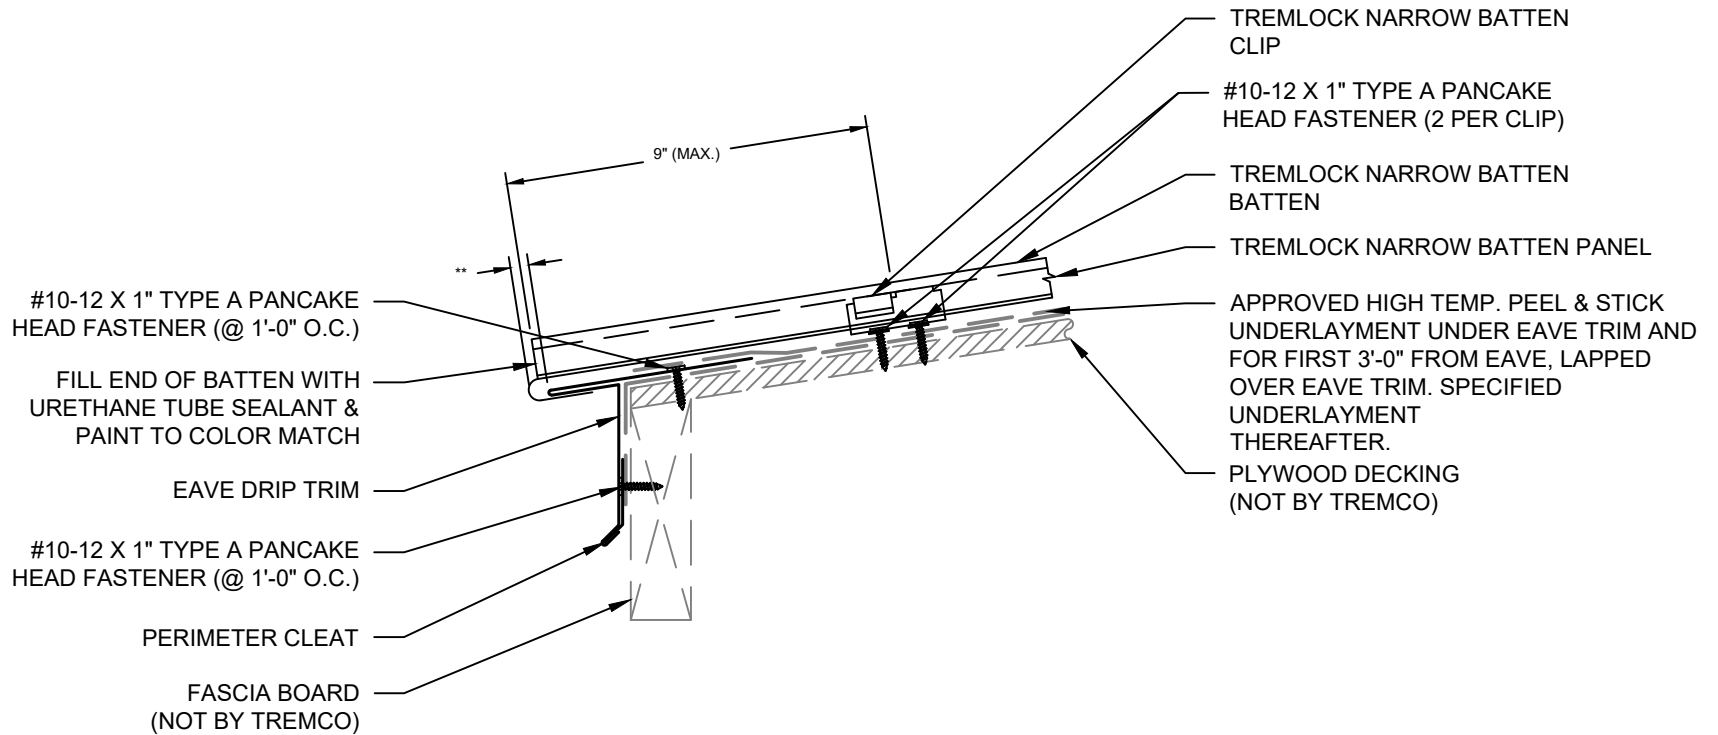

**** CLEARANCE REQUIRED
FOR THERMAL MOVEMENT**

SHEET TITLE:

TREMLOCK NARROW BATTEN EAVE DRIP DETAIL

SCALE:

NTS

DRAWING No.:

DWG NO. NB-02