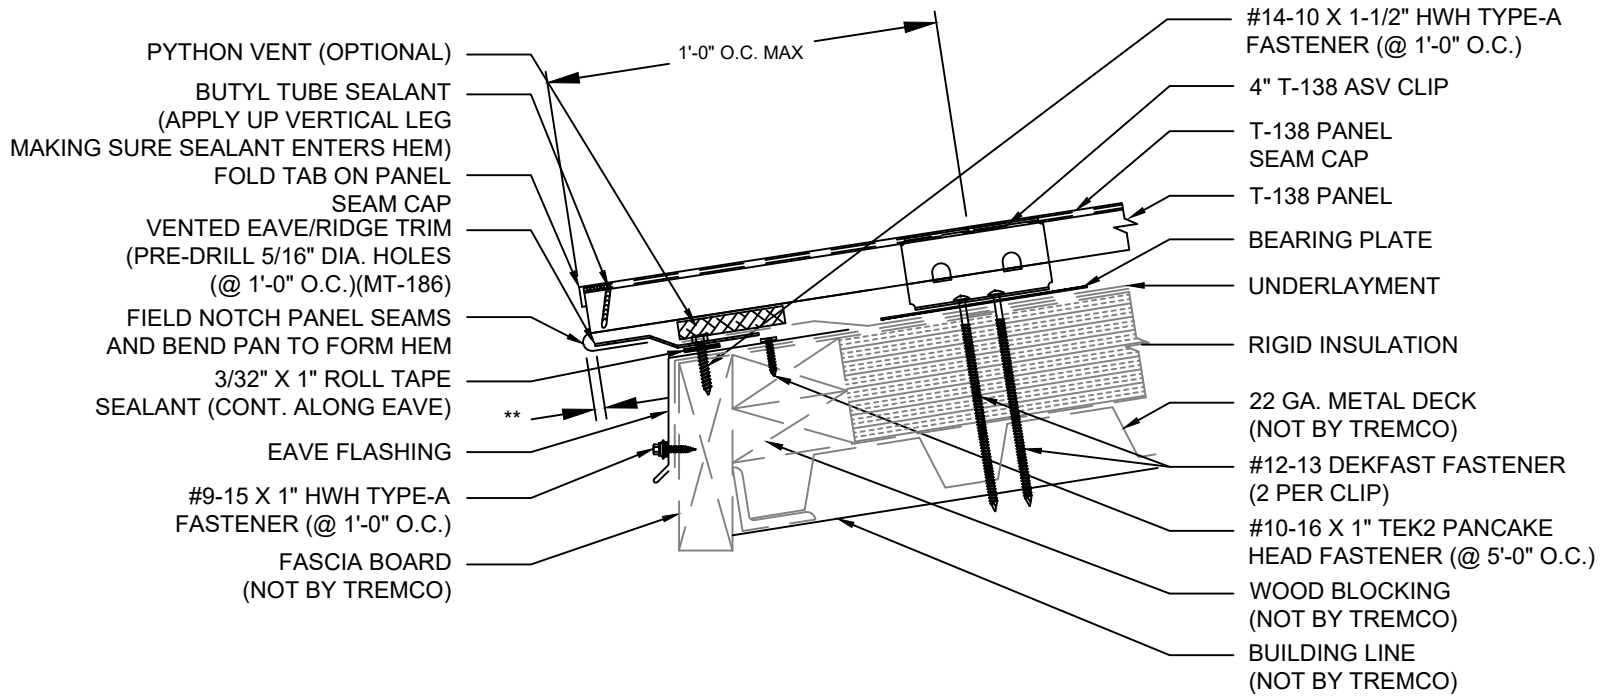

**** CLEARANCE REQUIRED FOR THERMAL MOVEMENT**

SHEET TITLE:

**TREMLOCK T-138 ISO-METAL DECK EAVE
(4" ASV CLIPS)**

SCALE:

NTS

DRAWING No.:

DWG NO. T-138-03