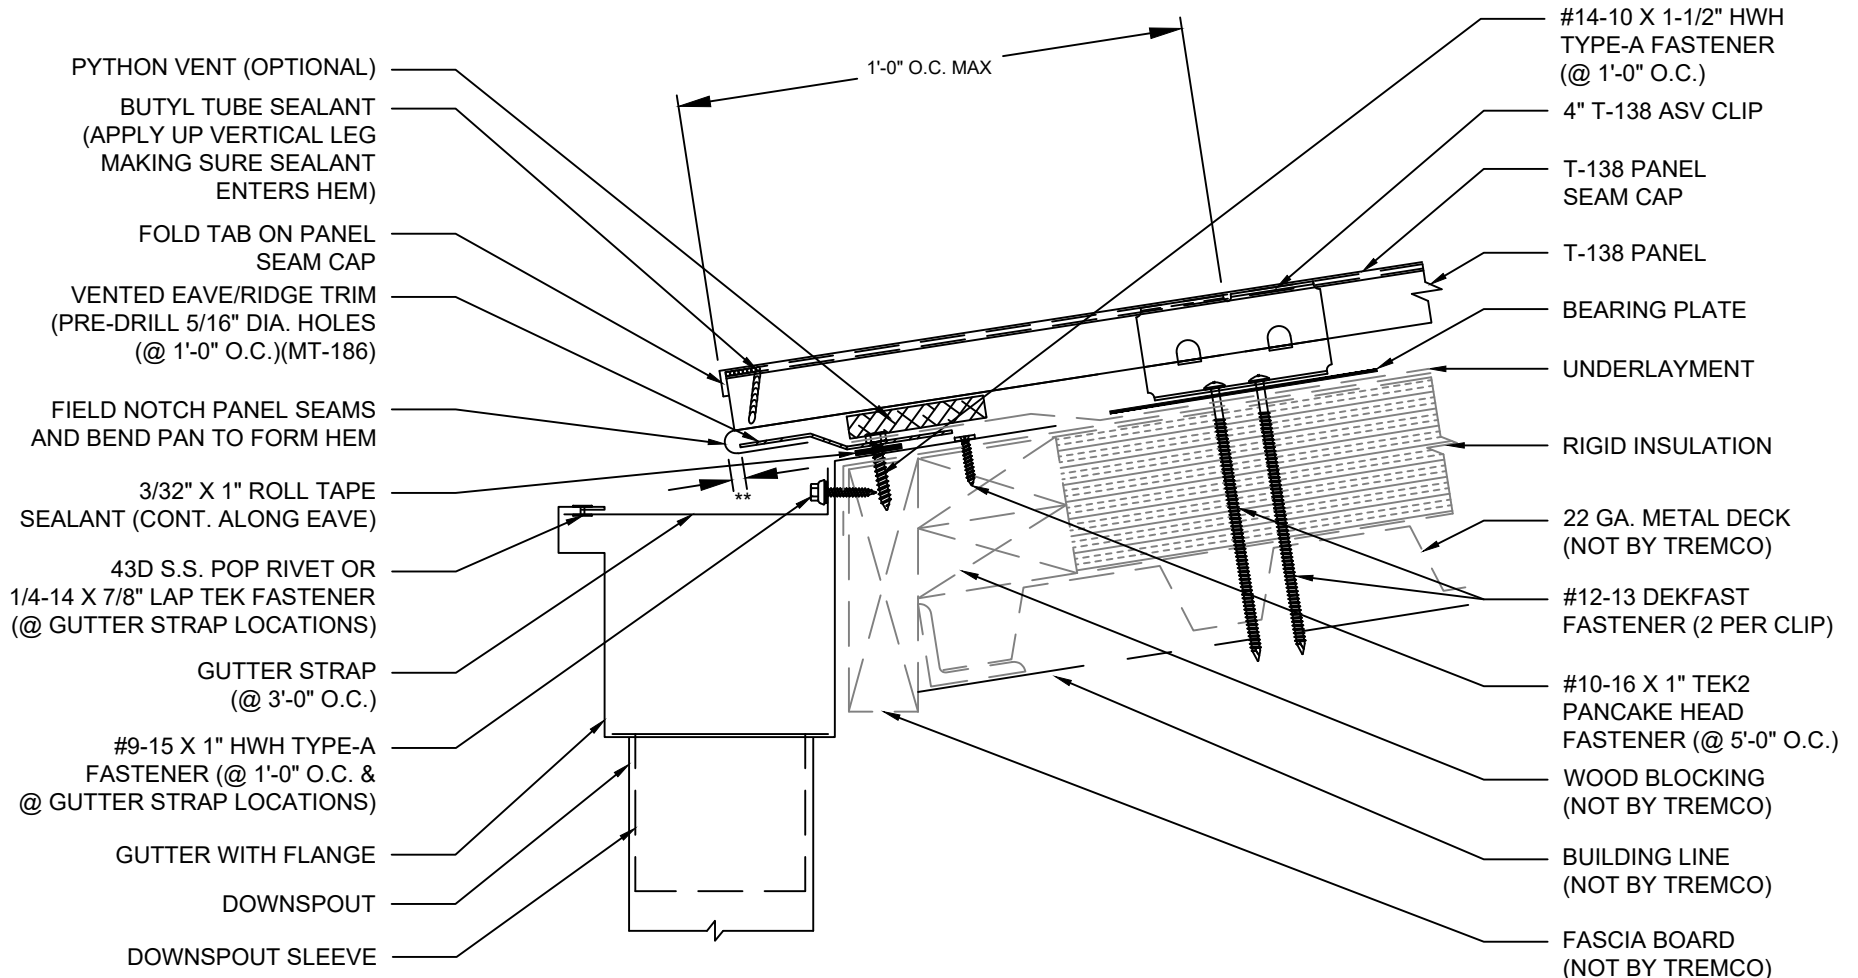

**** CLEARANCE REQUIRED FOR
THERMAL MOVEMENT**

SHEET TITLE:

**TREMLOCK T-138 ISO-METAL DECK EAVE W/ALT. GUTTER
(4" ASV CLIPS)**

SCALE:

NTS

DRAWING No.:

DWG NO. T-138-01