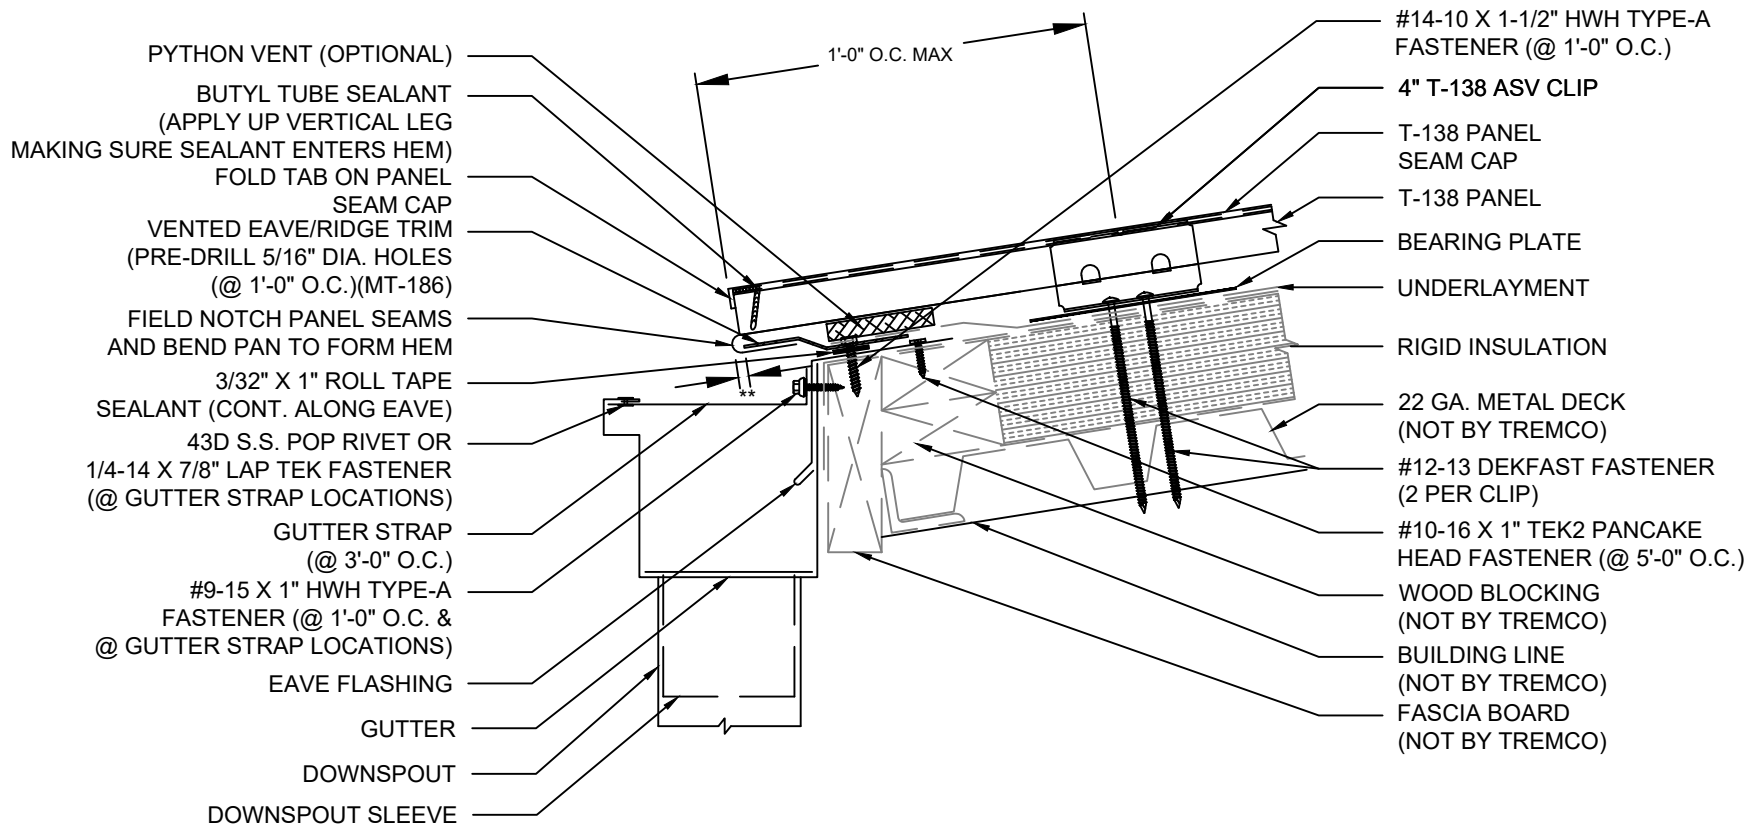

**\*\* CLEARANCE REQUIRED FOR THERMAL MOVEMENT**

SHEET TITLE:

**TREMLOCK T-138 ISO-METAL DECK EAVE W/ GUTTER  
(4" ASV CLIPS)**

SCALE:

**NTS**

DRAWING No.:

**DWG NO. T-138-02**