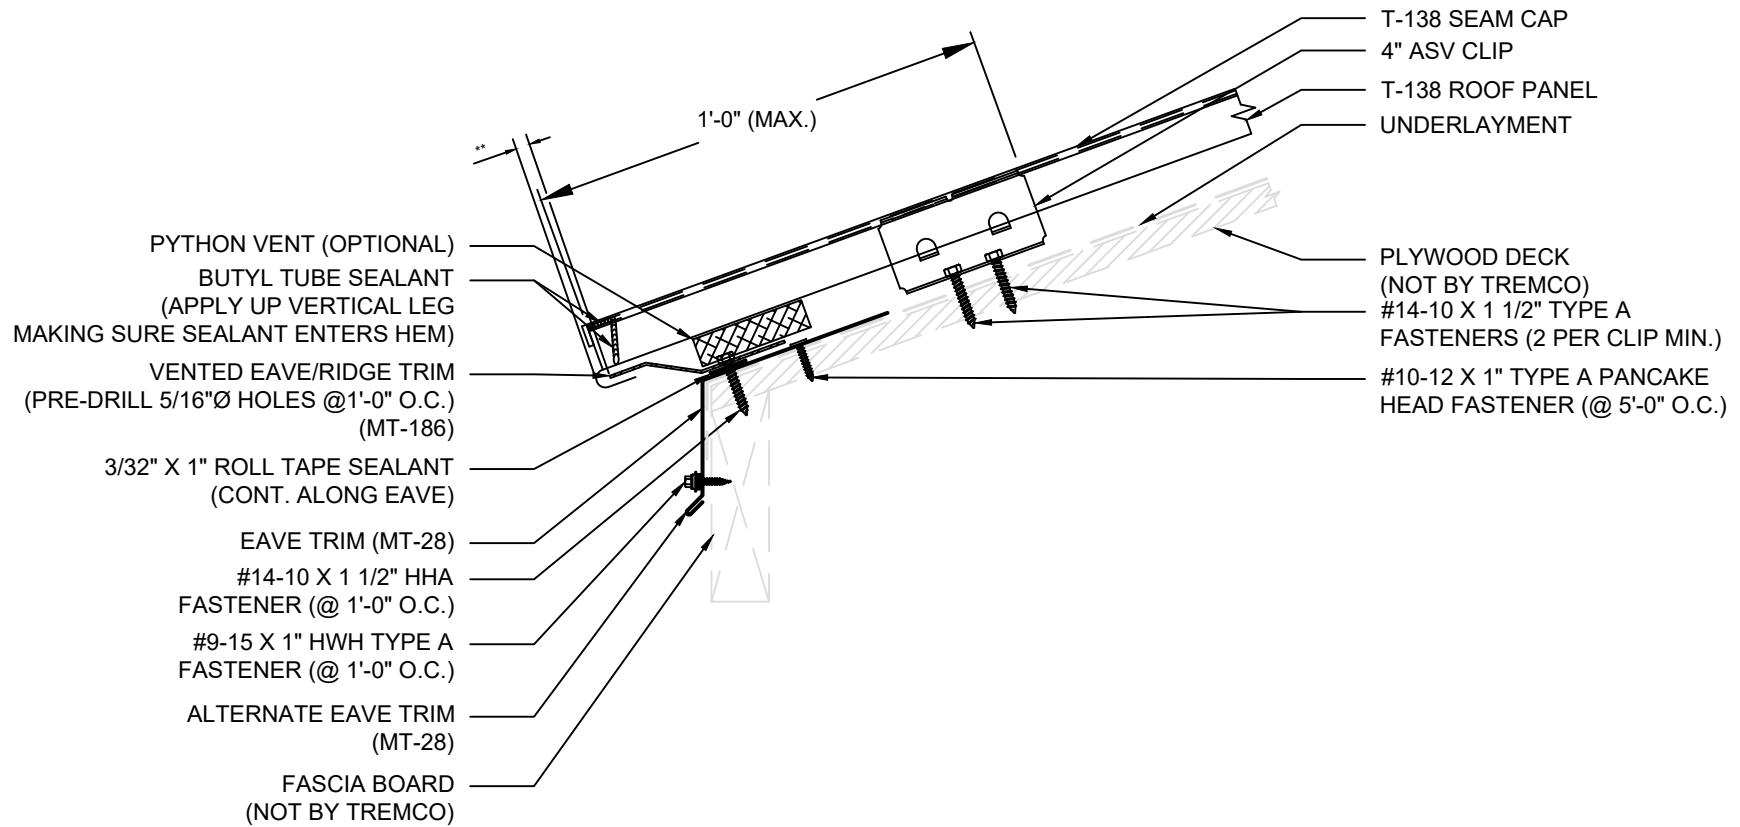

**** CLEARANCE REQUIRED FOR THERMAL MOVEMENT**

SHEET TITLE:

TREMLOCK T-138 ASV SYSTEM OVER PLYWOOD VENTED EAVE

SCALE:

NTS

DRAWING No.:

DWG NO. T-138-12