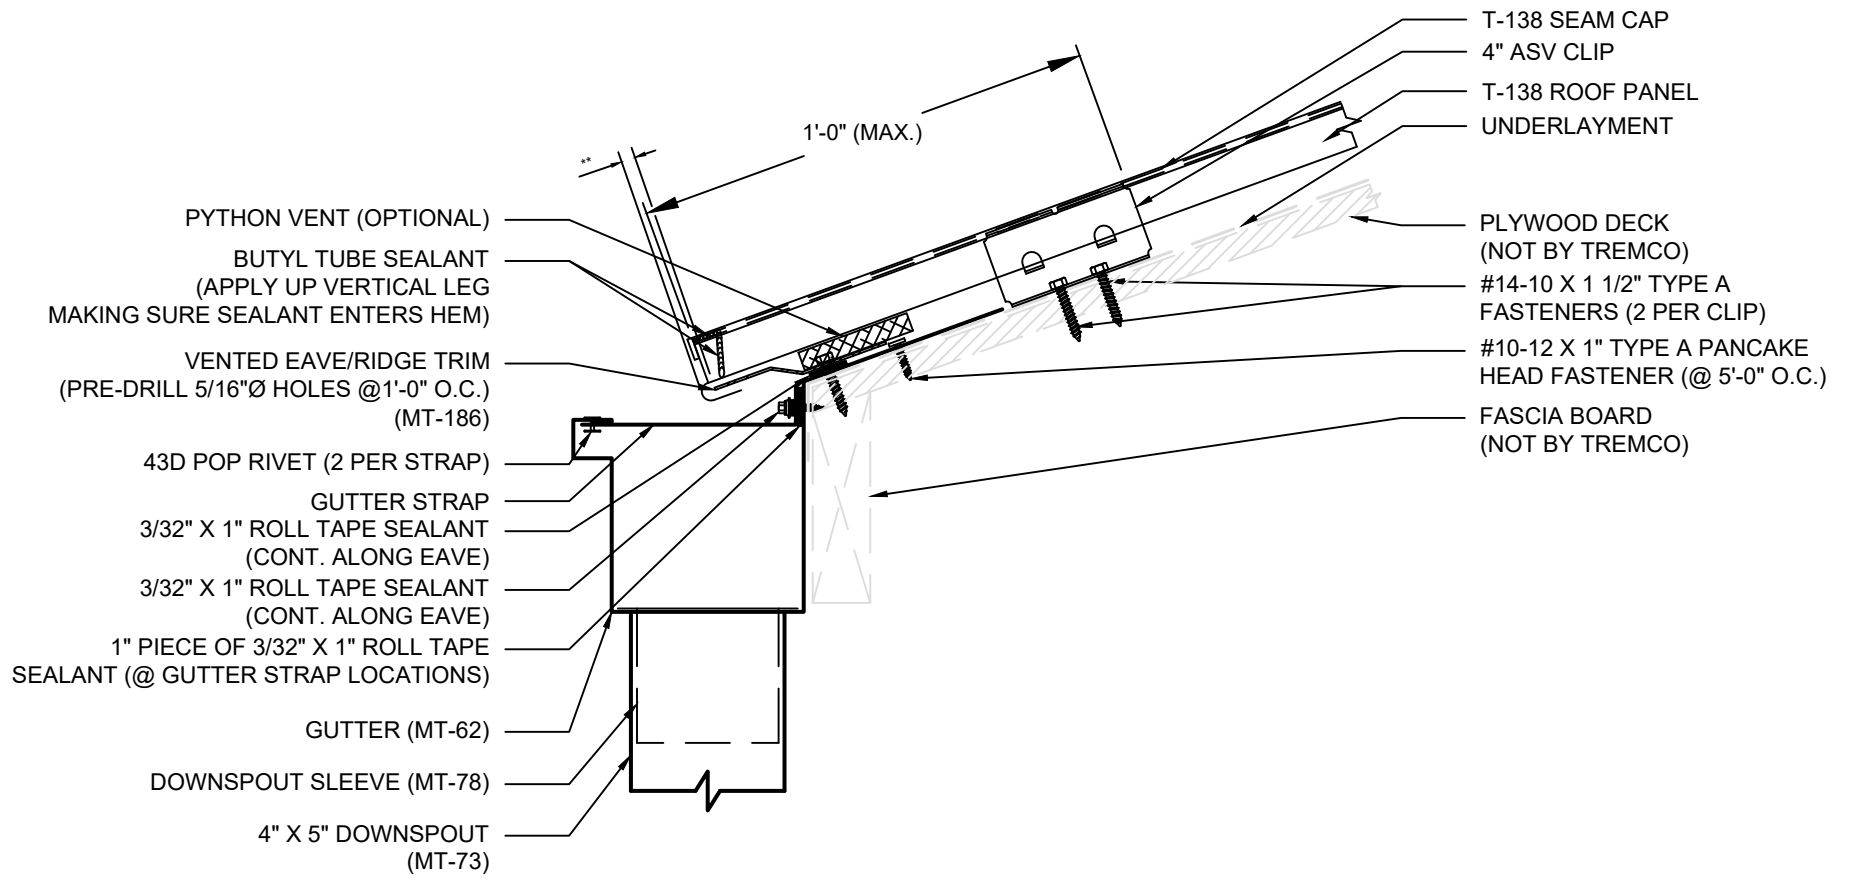

**** CLEARANCE REQUIRED FOR THERMAL MOVEMENT**

SHEET TITLE:

**TREMLOCK T-138 ASV SYSTEM OVER SHINGLES
EAVE WITH STANDARD GUTTER**

SCALE:

NTS

DRAWING No.:

DWG NO. T-138-23