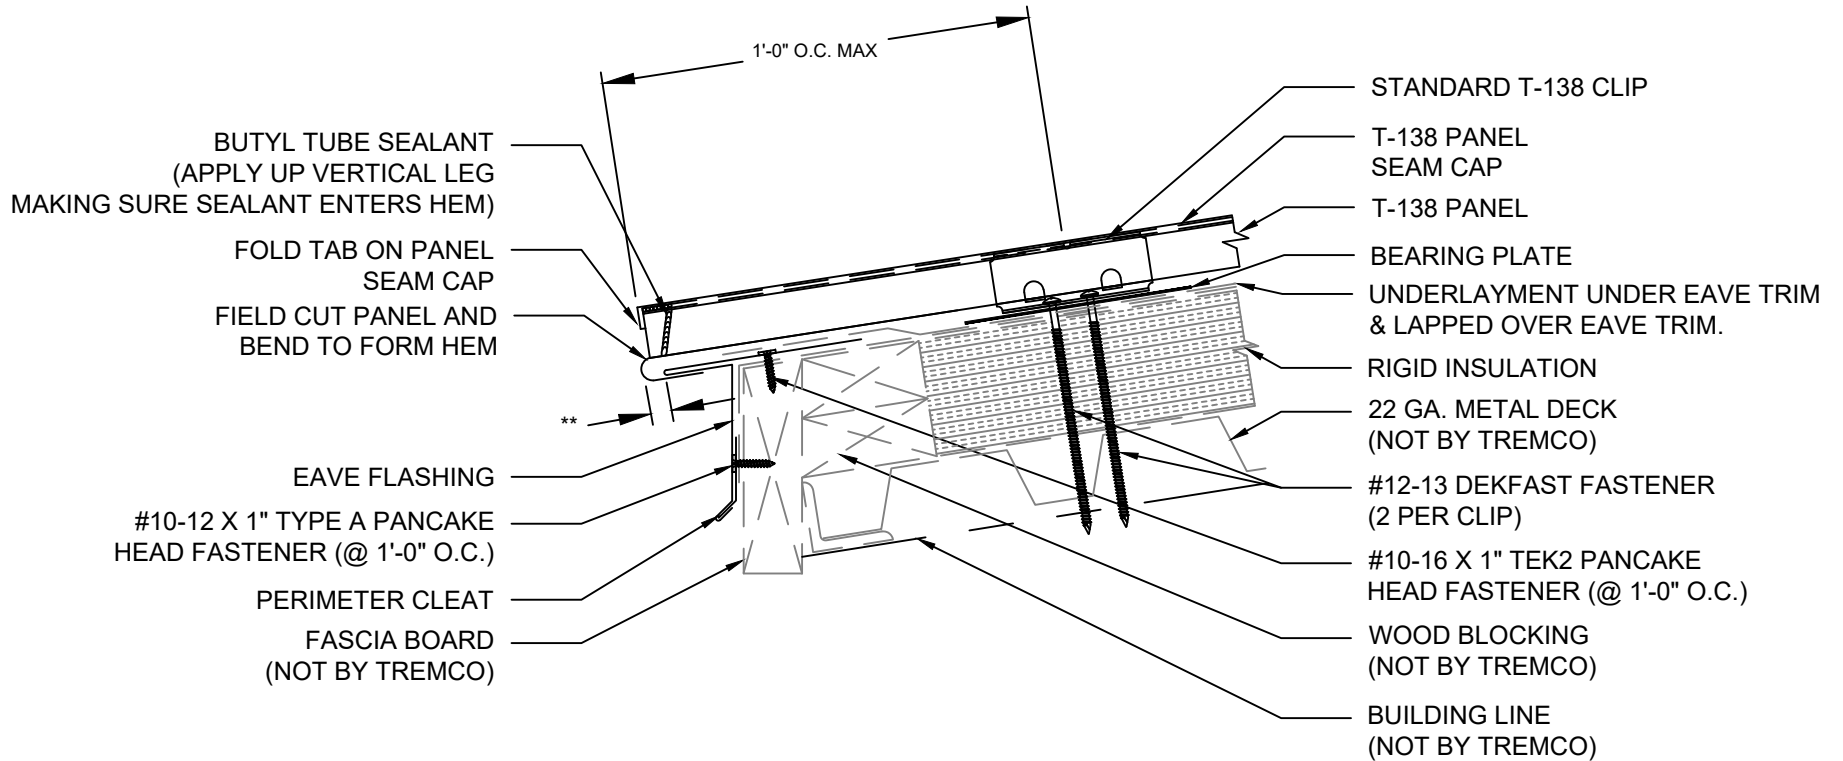

**** CLEARANCE REQUIRED FOR THERMAL MOVEMENT**

SHEET TITLE:

TREMLOCK T-138 ISO-METAL DECK EAVE

SCALE:

NTS

DRAWING No.:

DWG NO. T-138-35