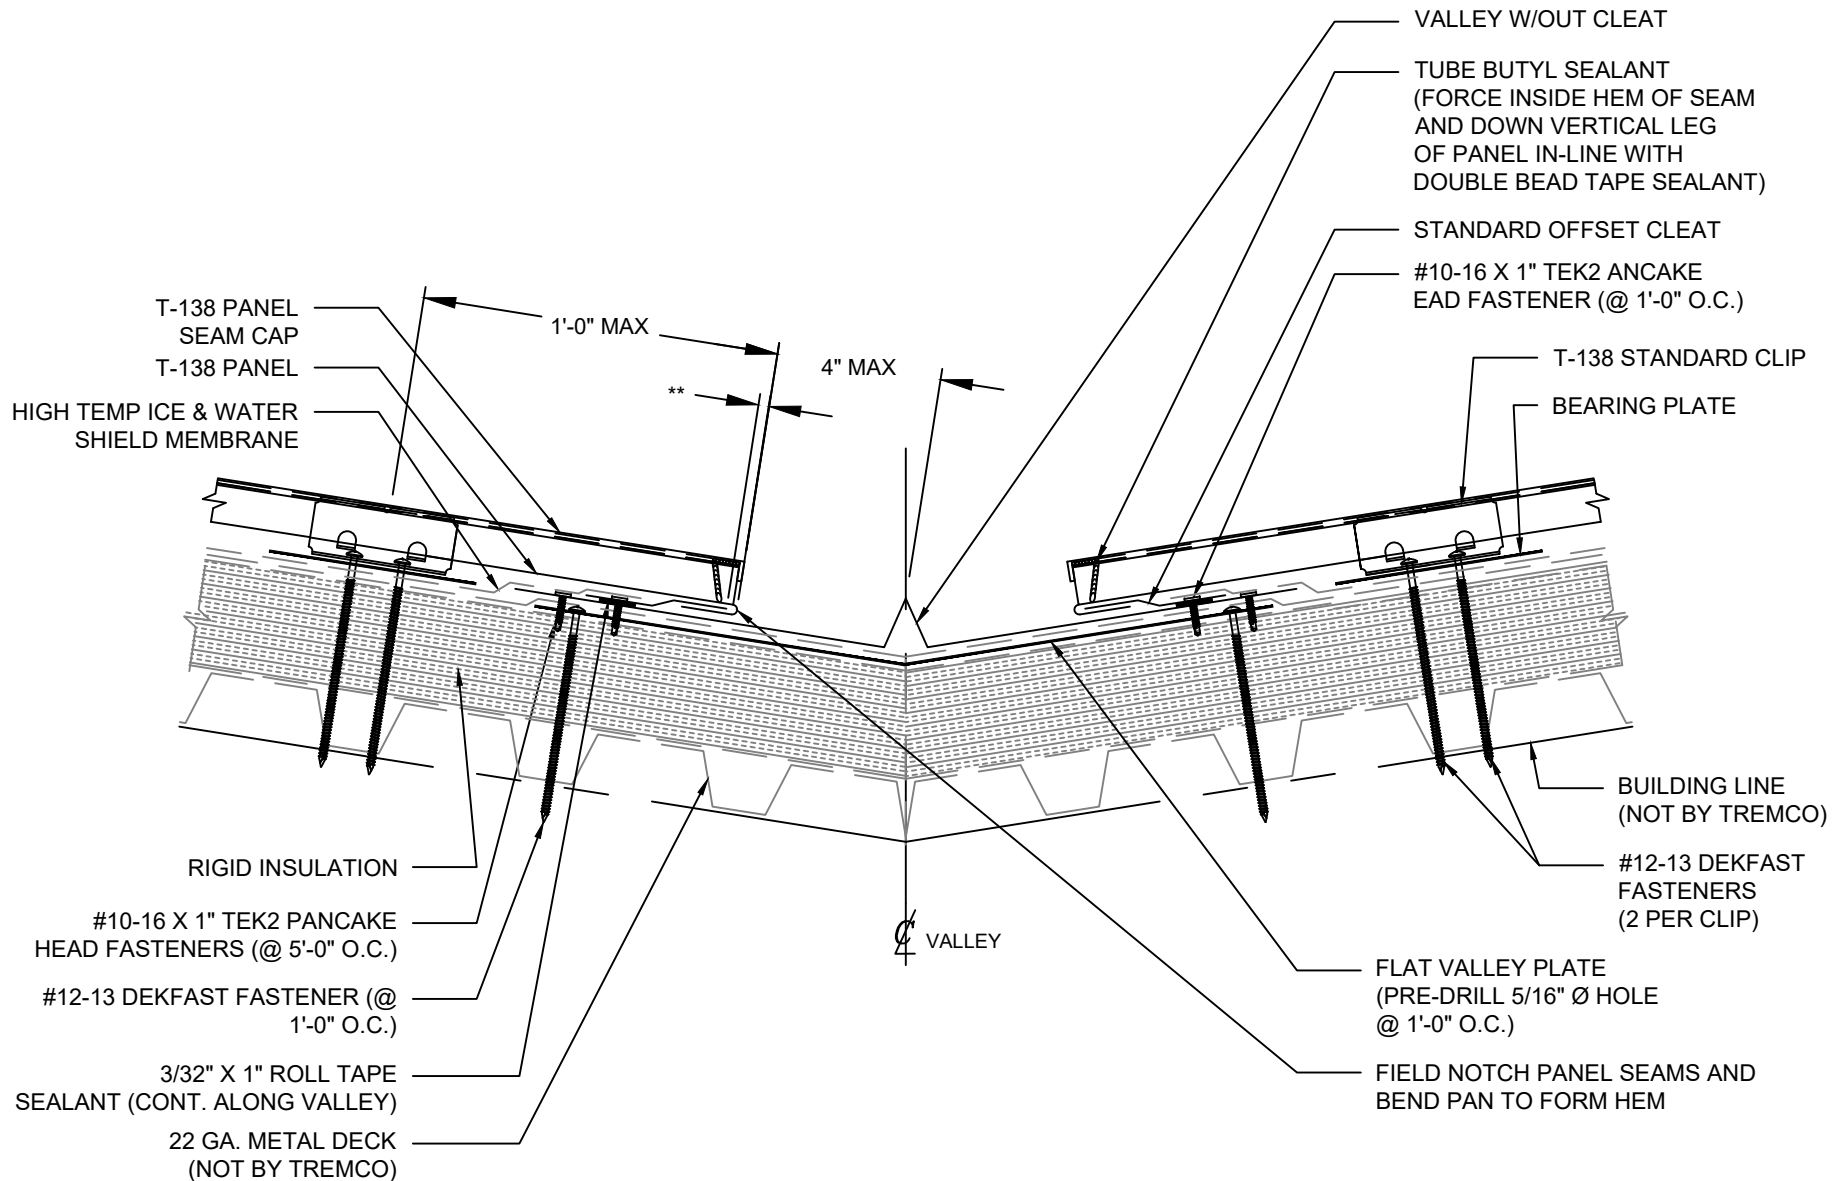

** CLEARANCE REQUIRED FOR THERMAL MOVEMENT

SHEET TITLE:

TREMLOCK T-138 ISO-METAL DECK VALLEY

SCALE:

NTS

DRAWING No.:

DWG NO. T-138-41