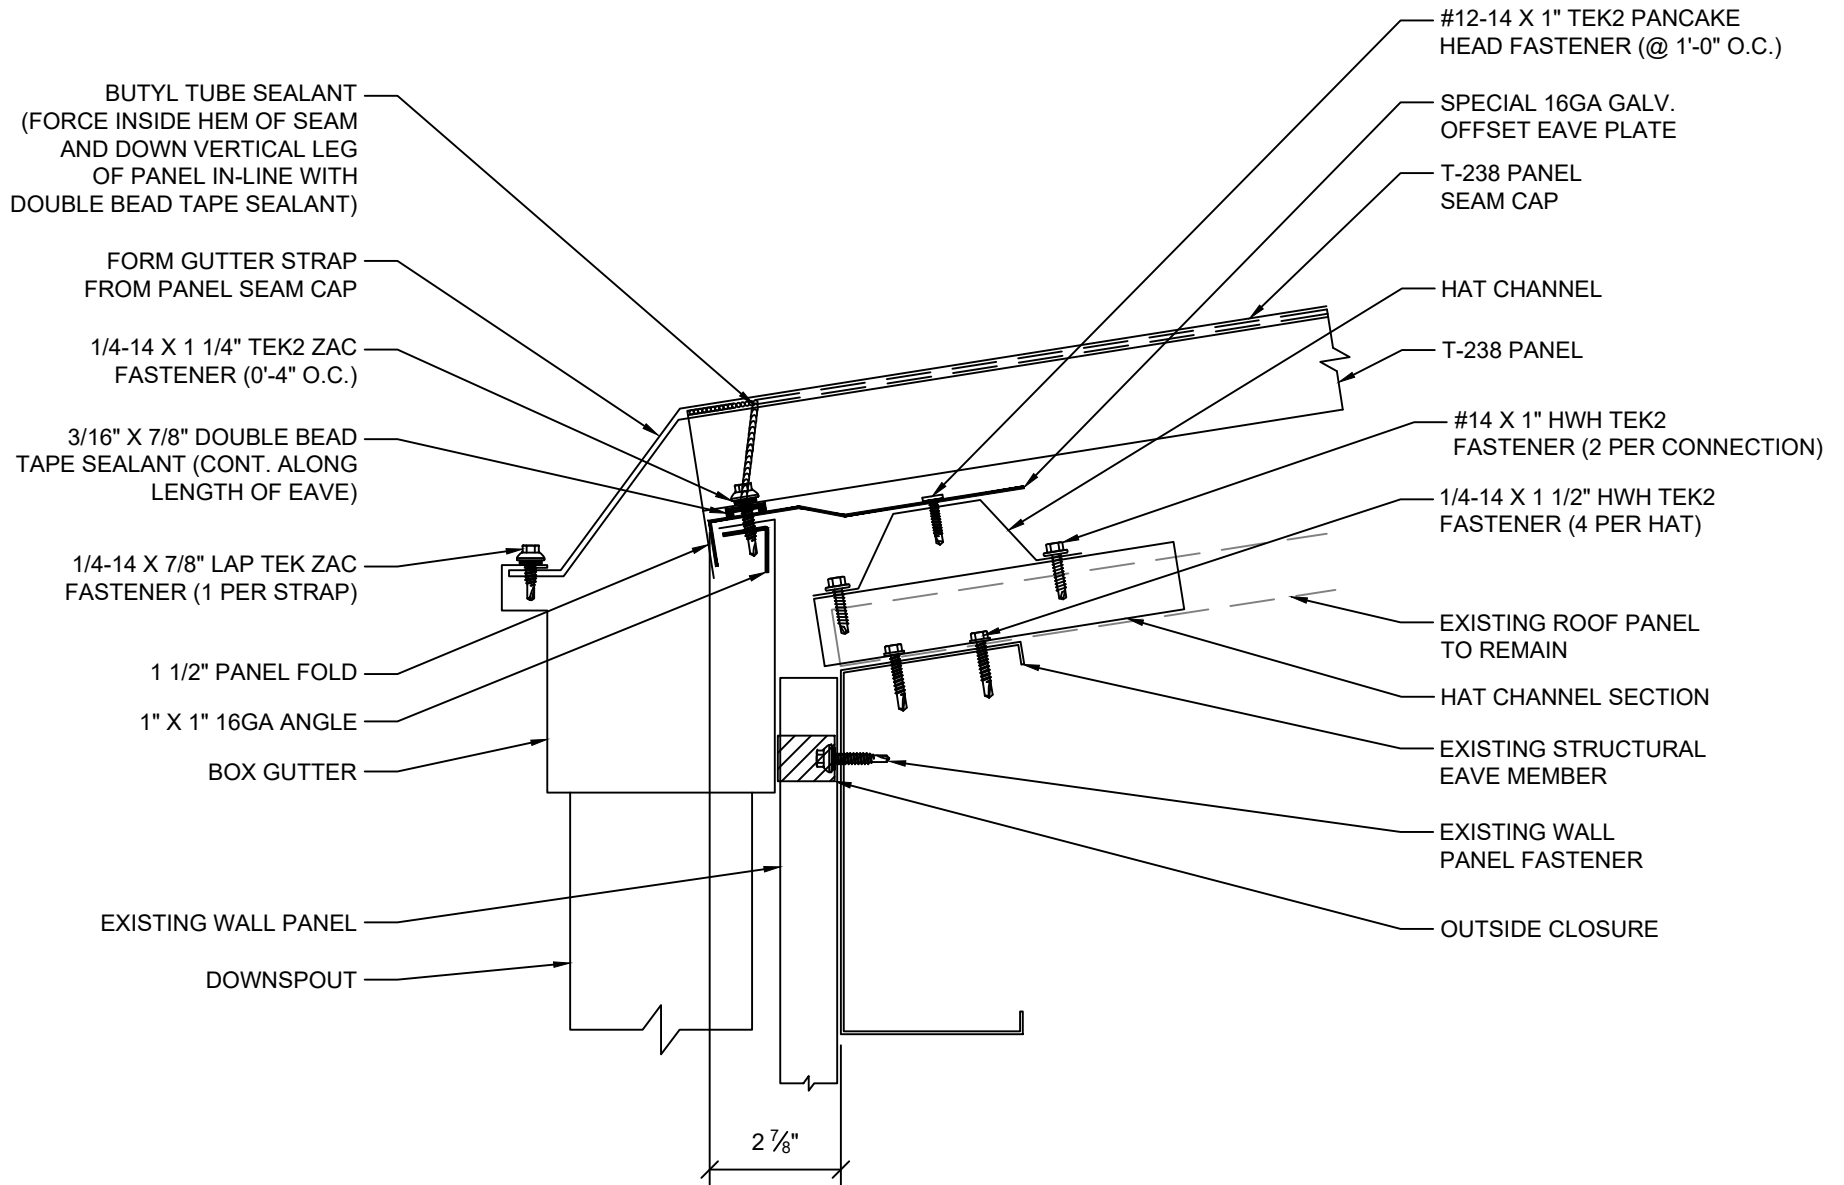

INSULATION REMOVED FOR CLARITY OF DETAIL

SHEET TITLE:

TREMLOCK T-238 TOP-HAT OVER R-PANEL OVER PURLIN EAVE W/GUTTER (STANDARD CLIPS)

SCALE:

NTS

DRAWING No.:

DWG NO. T-238-30