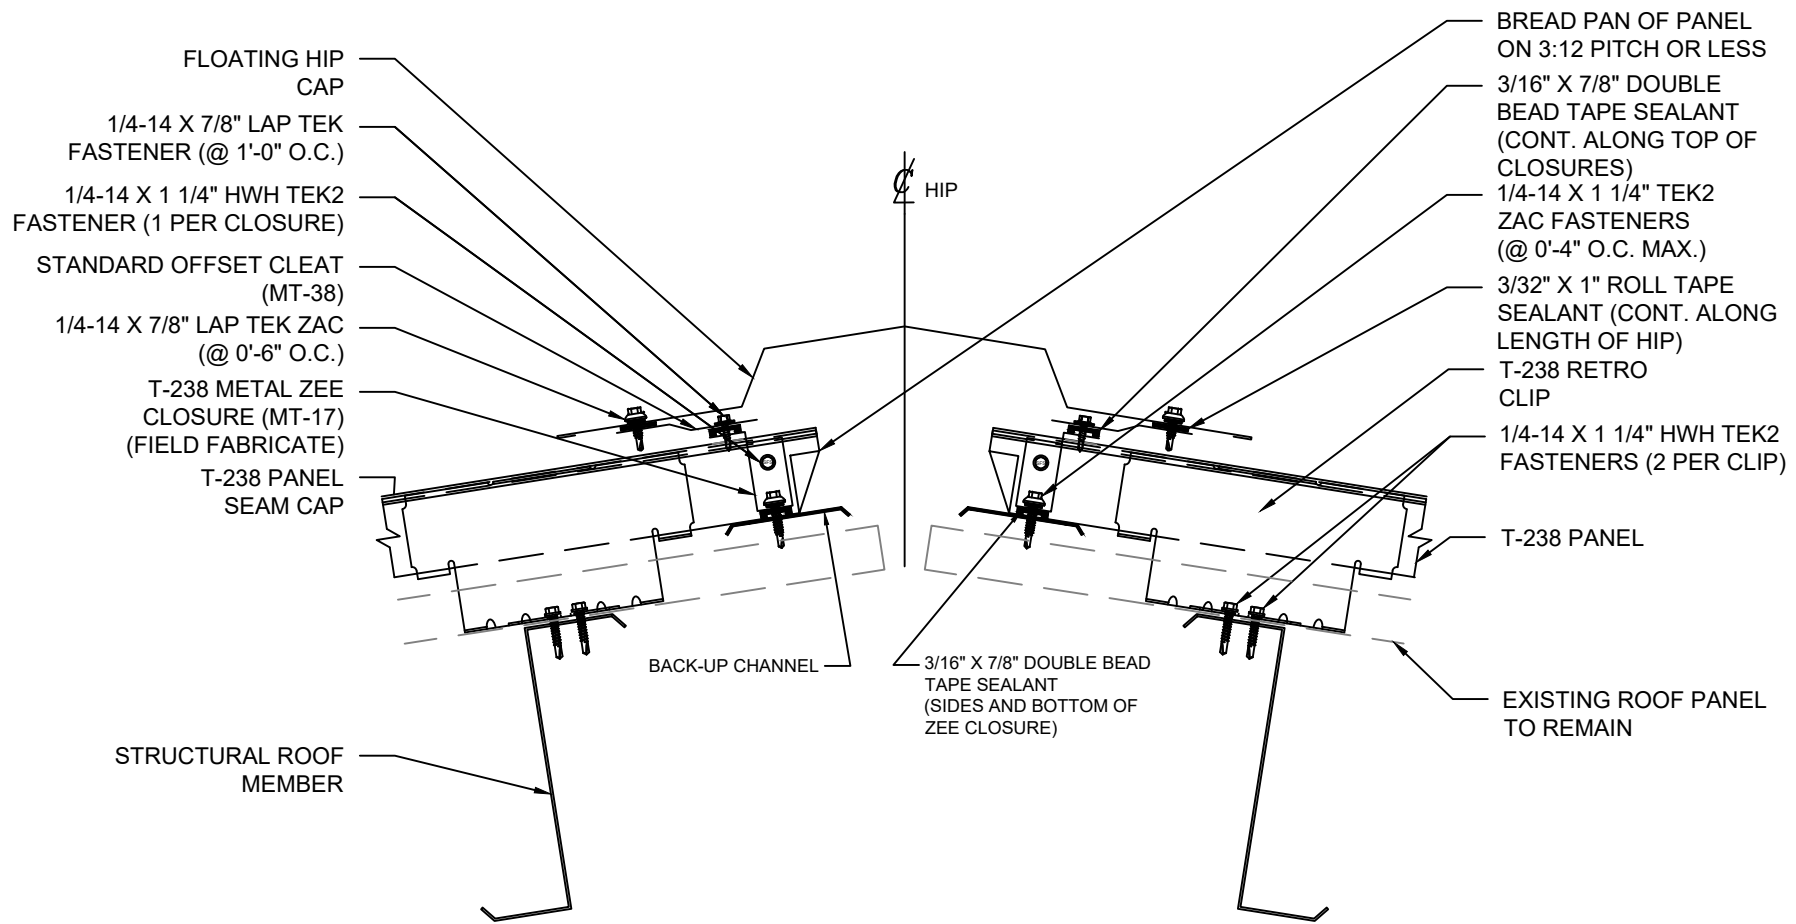

INSULATION REMOVED FOR  
CLARITY OF DETAIL

SHEET TITLE:  
**TREMLOCK T-238 EXISTING R-PANEL OVER PURLIN  
FLOATING HIP (RETRO CLIPS)**

SCALE:  
**NTS**

DRAWING No.:  
**DWG NO. T-238-37**