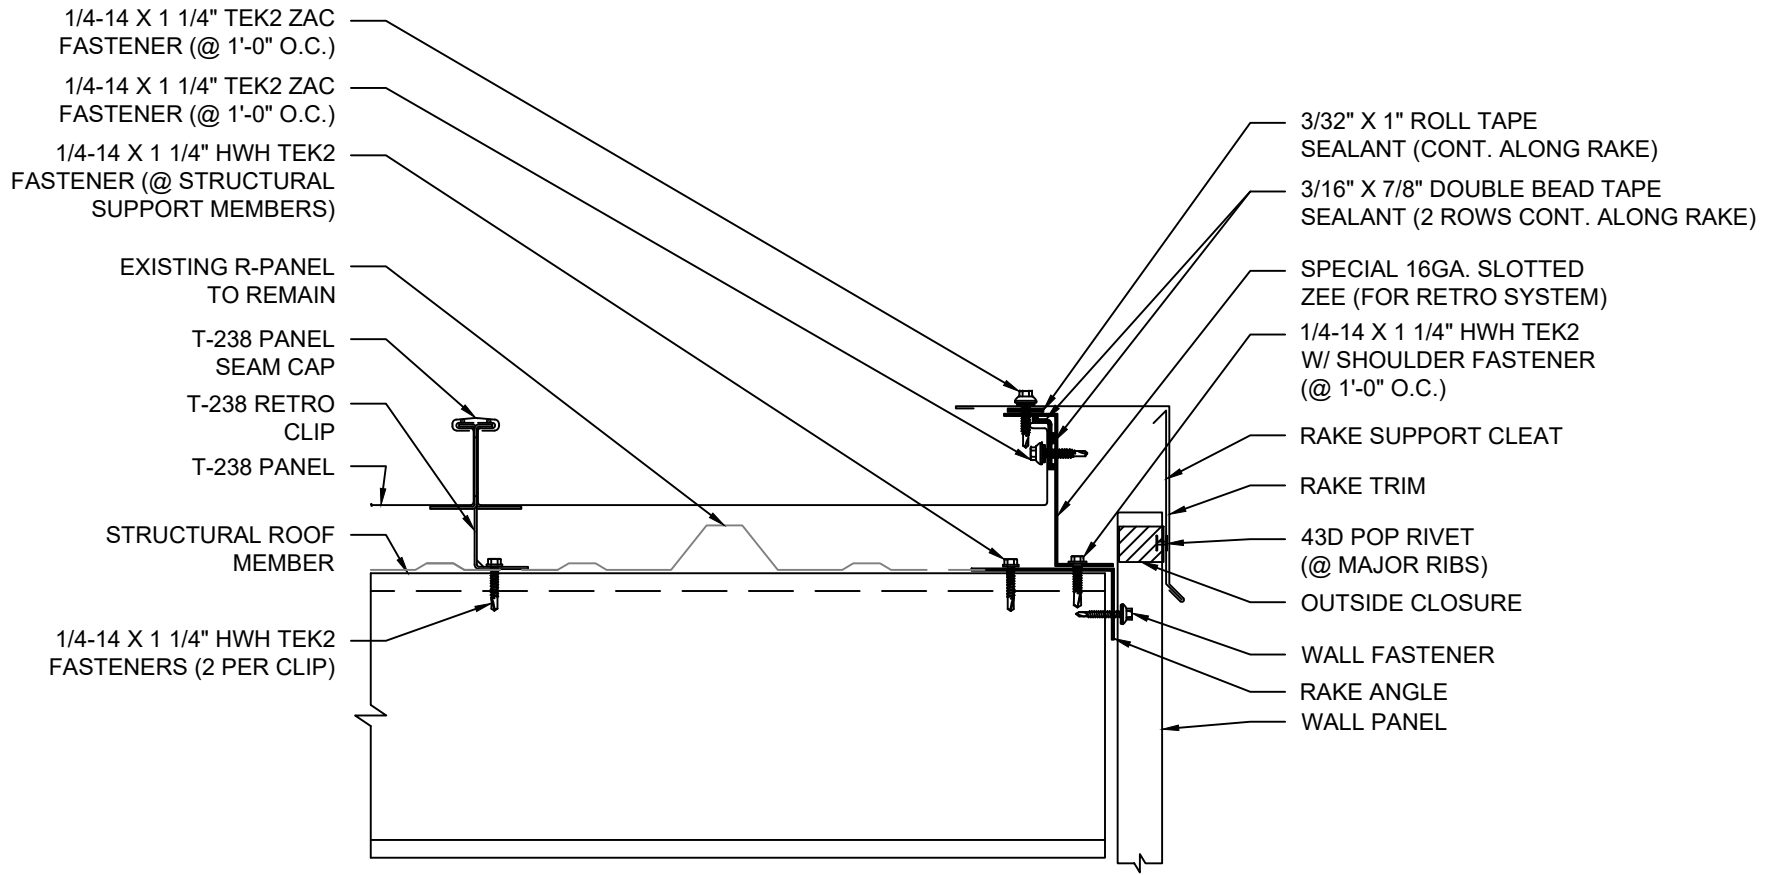

INSULATION REMOVED FOR CLARITY OF DETAIL

SHEET TITLE:  
**TREMLOCK T-238 EXISTING R-PANEL OVER PURLIN  
 FLOATING RAKE (RETRO CLIPS)**

SCALE:  
 NTS  
 DRAWING No.:  
**DWG NO. T-238-39**