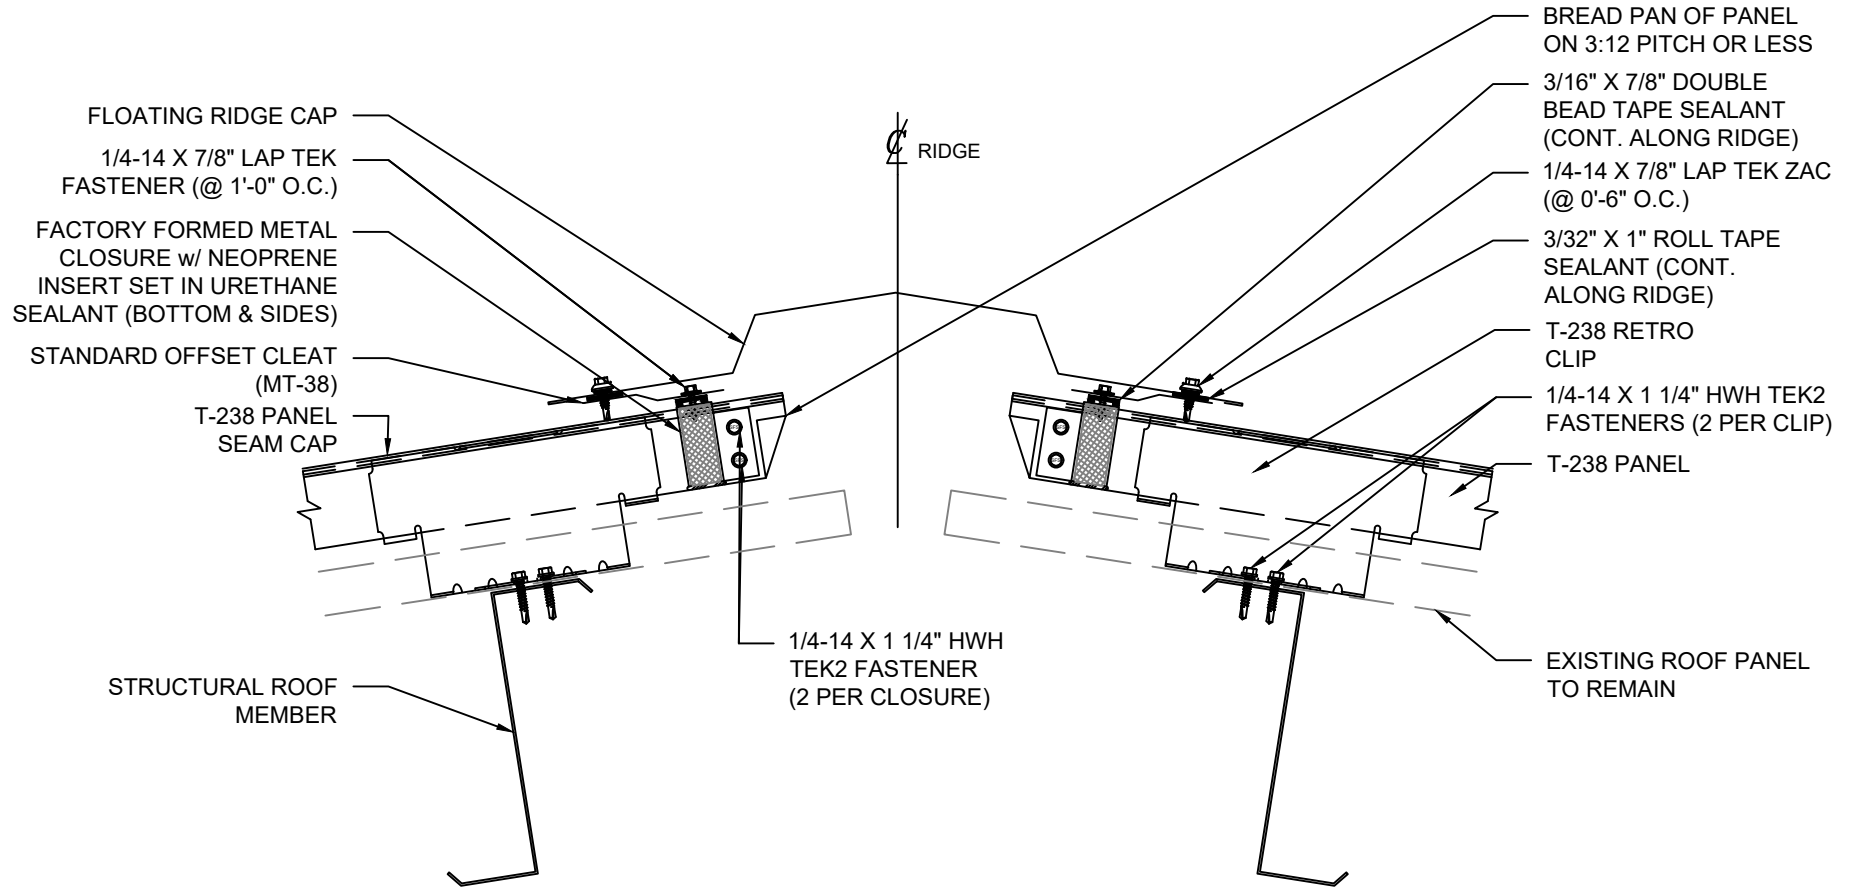

INSULATION REMOVED FOR CLARITY OF DETAIL

SHEET TITLE:

TREMLOCK T-238 EXISTING R-PANEL OVER PURLIN  
FLOATING RIDGE (RETRO CLIPS)

SCALE:

NTS

DRAWING No.:

DWG NO. T-238-41