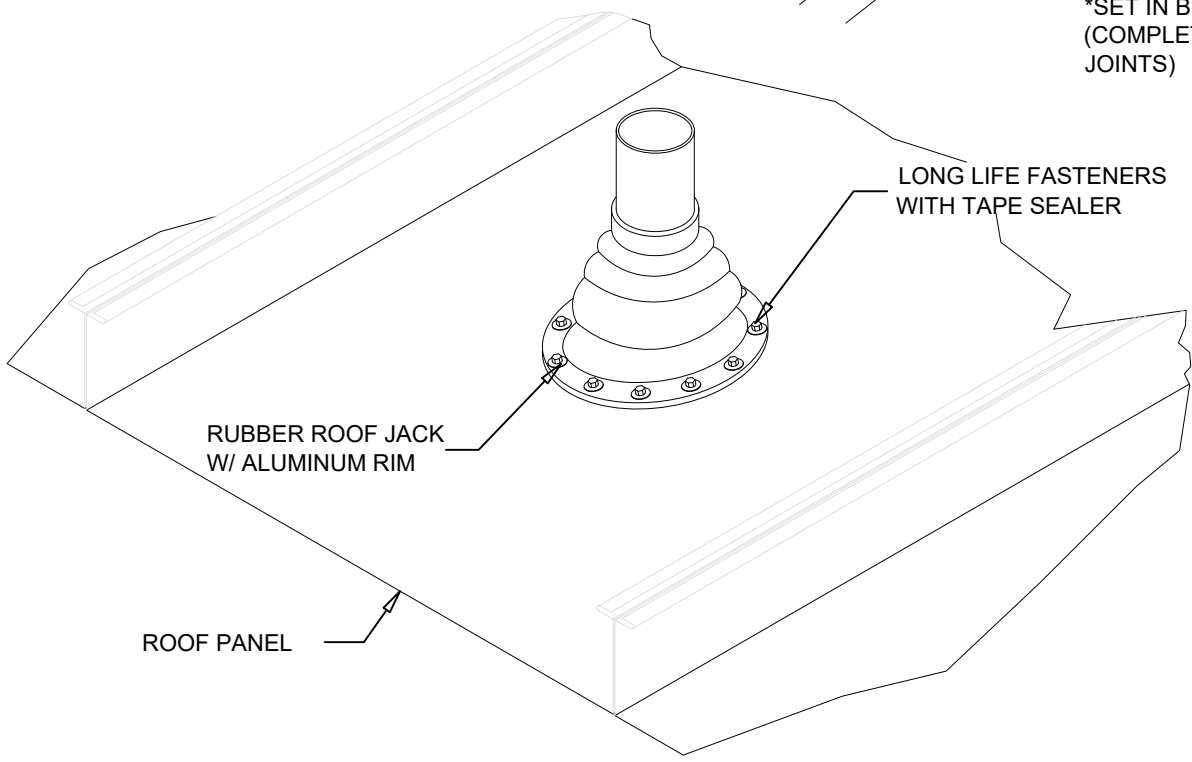

ALTERNATE PIPE DETAIL
@ STANDING SEAM

TYP METAL ZEE CLOSURE
SET IN BUTYL TAPE SEAL
(COMPLETELY SEAL ALL JOINTS)

TYP PIPE PENETRATION
WITH EPDM RUBBER BOOT

SHEET TITLE:
TREMLOCK T-238 PIPE FLASHING

SCALE:
NTS
DRAWING No.:
DWG NO. T-238-48