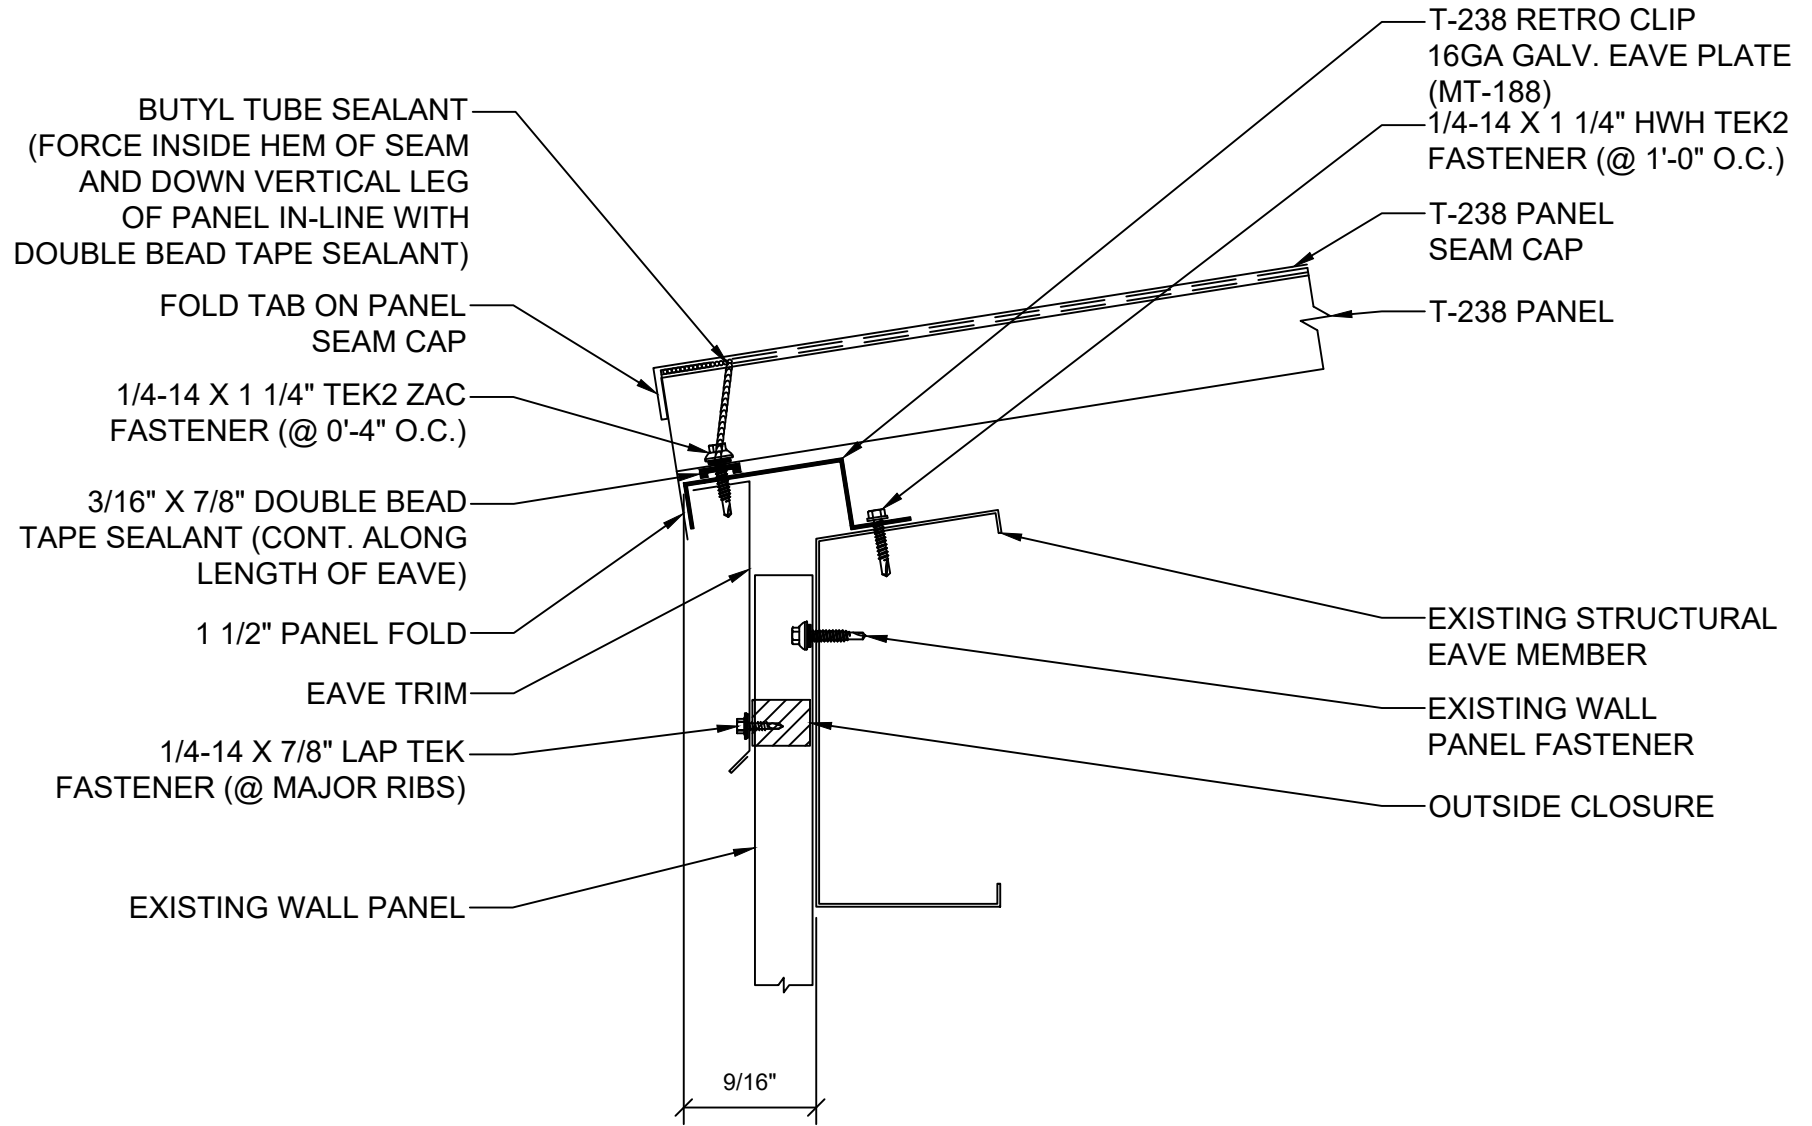

INSULATION REMOVED FOR CLARITY OF DETAIL

SHEET TITLE:

TREMLOCK T-238 PURLIN EAVE (RETRO CLIPS)

SCALE:

NTS

DRAWING No.:

DWG NO. T-238-53