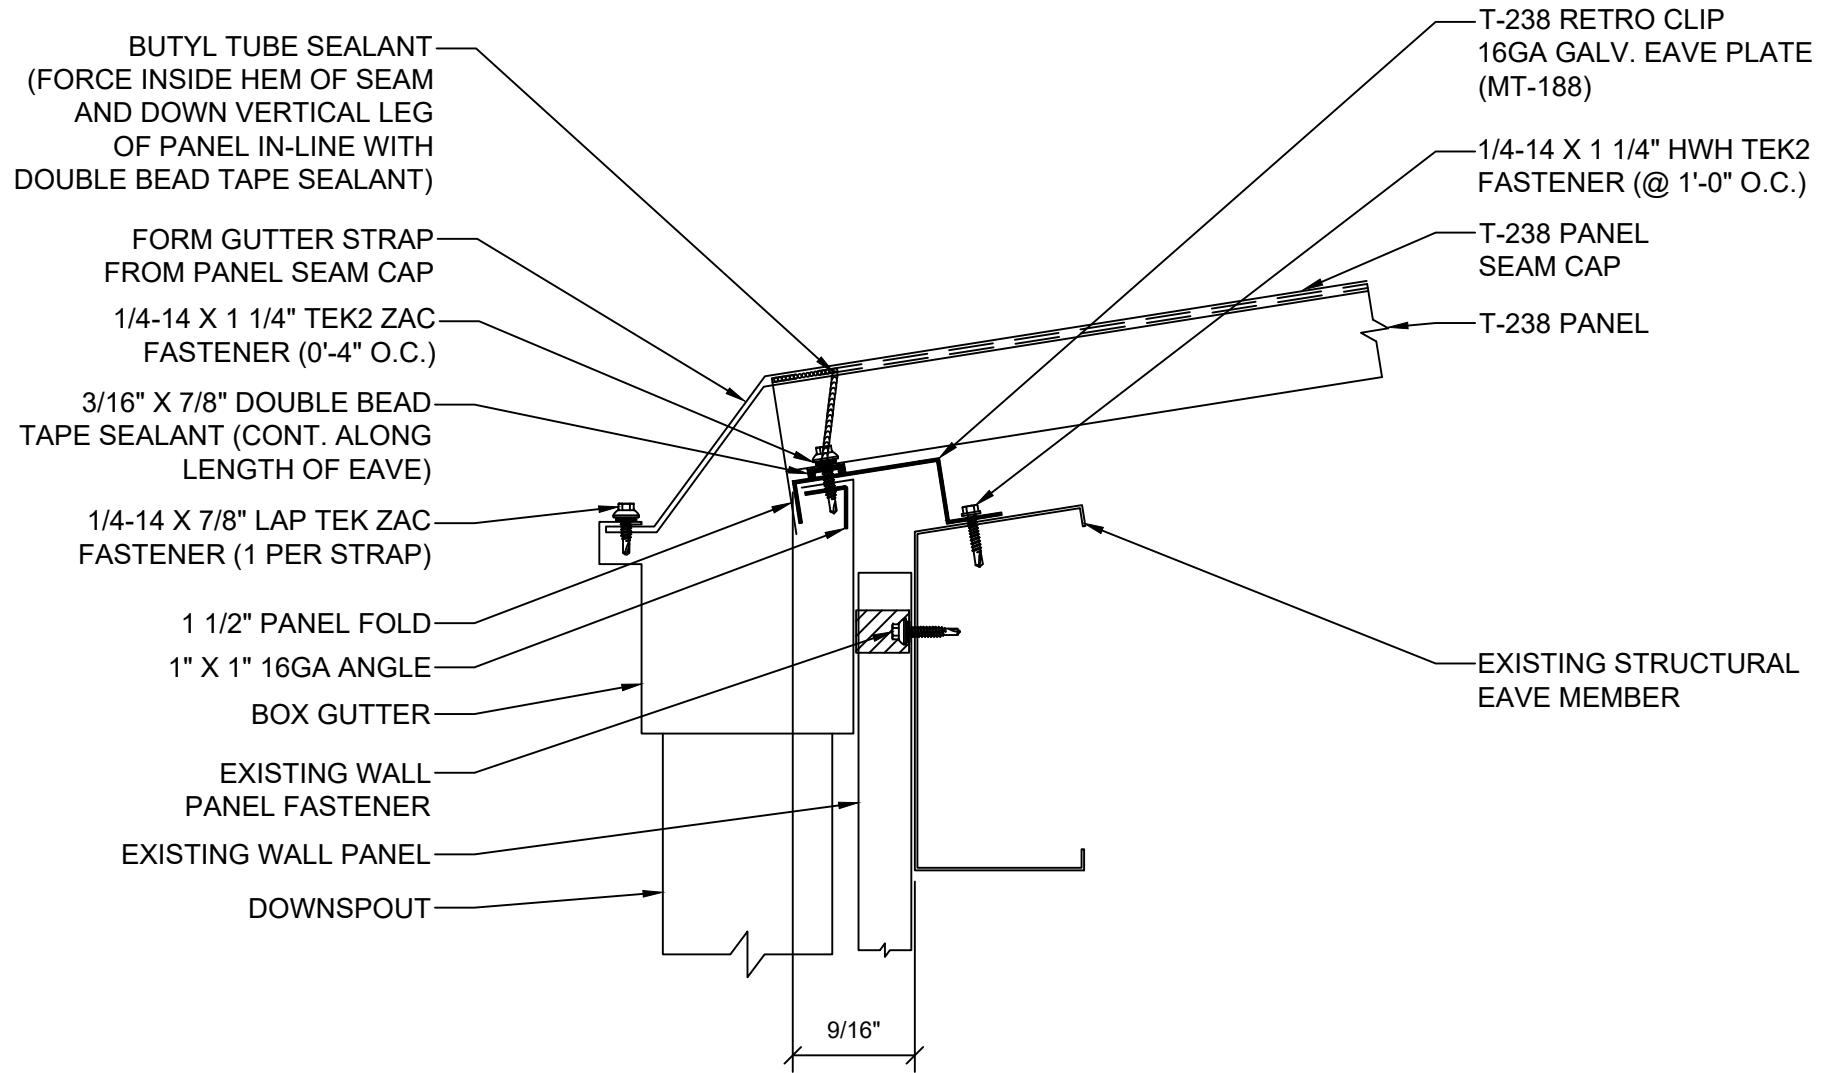

INSULATION REMOVED FOR CLARITY OF DETAIL

SHEET TITLE:

TREMLOCK T-238 PURLIN EAVE WITH GUTTER
(RETRO CLIPS)

SCALE:

NTS

DRAWING No.:

DWG NO. T-238-52