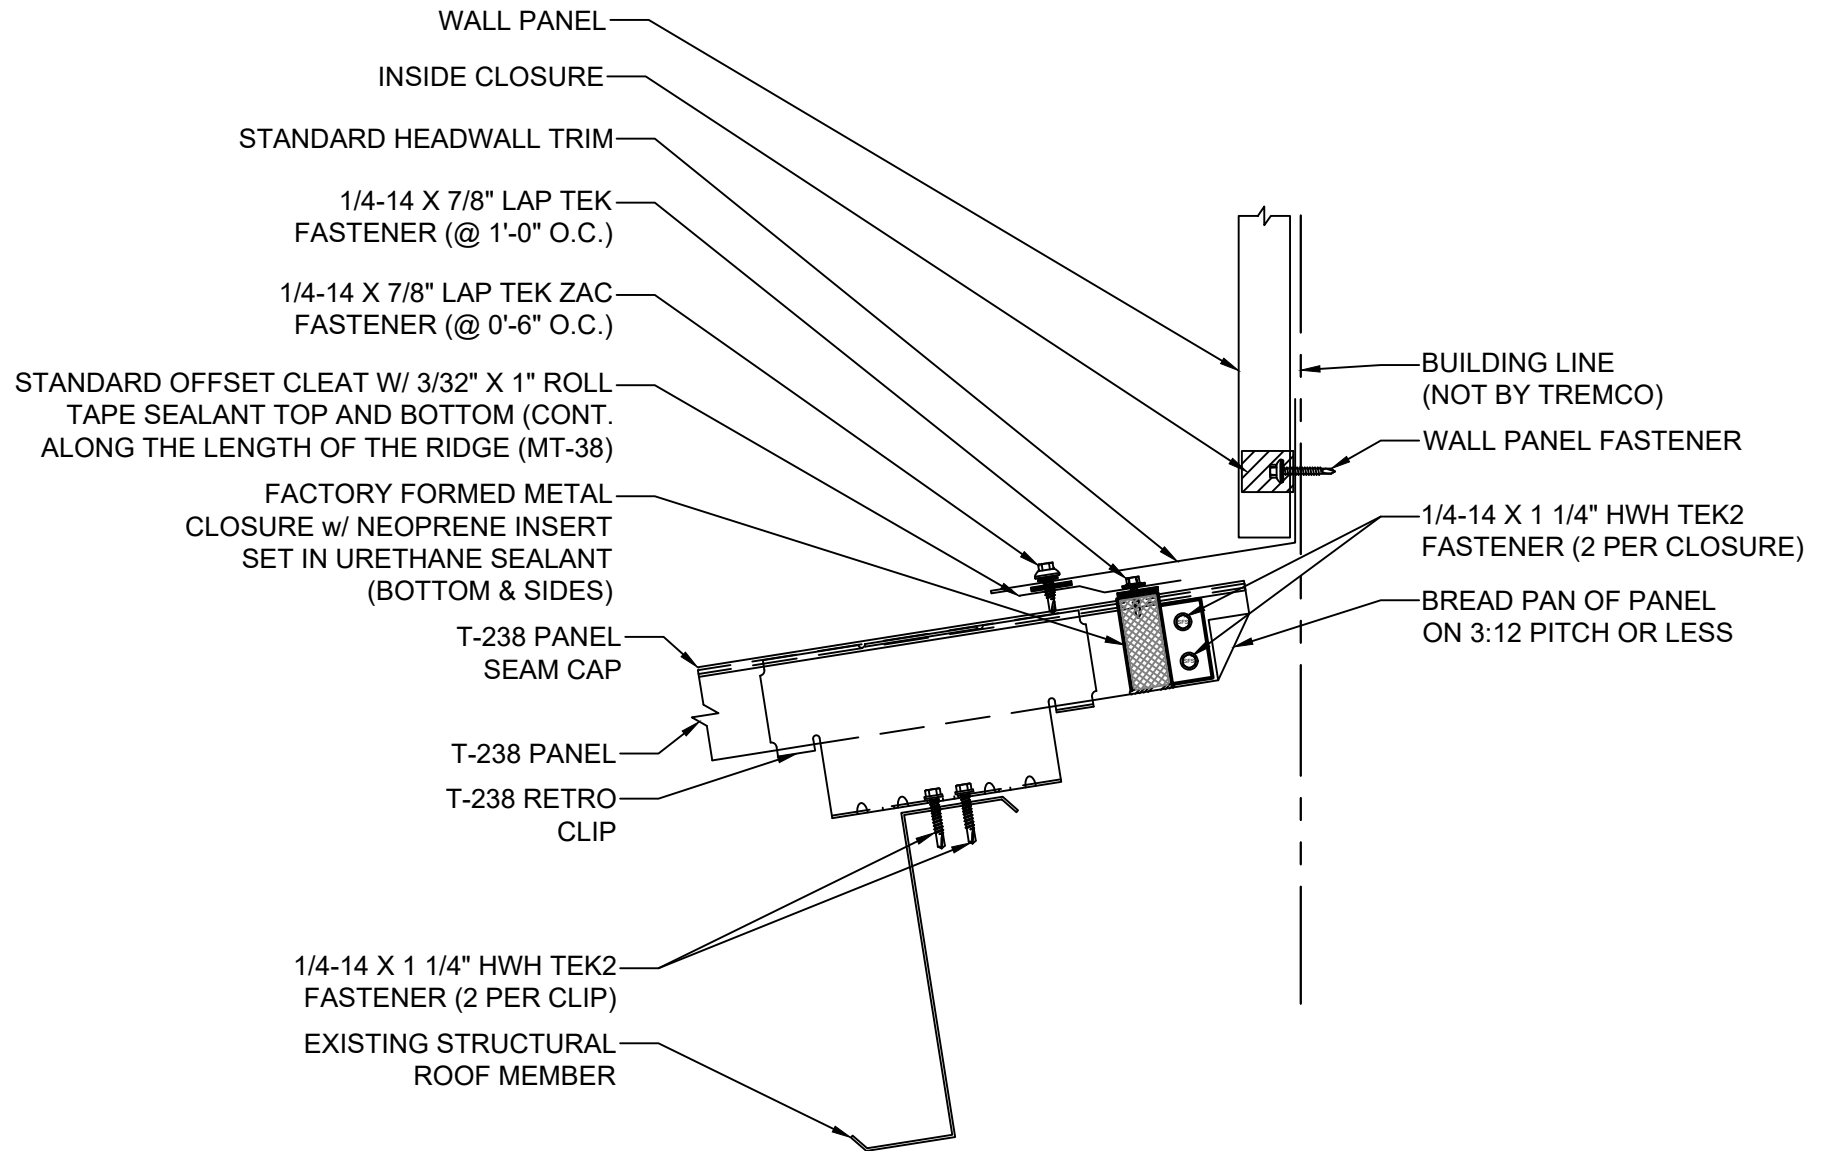

INSULATION REMOVED FOR CLARITY OF DETAIL

SHEET TITLE:

TREMLOCK T-238 PURLIN FIXED HIGH SIDE TIE-IN (RETRO CLIPS)

SCALE:

NTS

DRAWING No.:

DWG NO. T-238-54