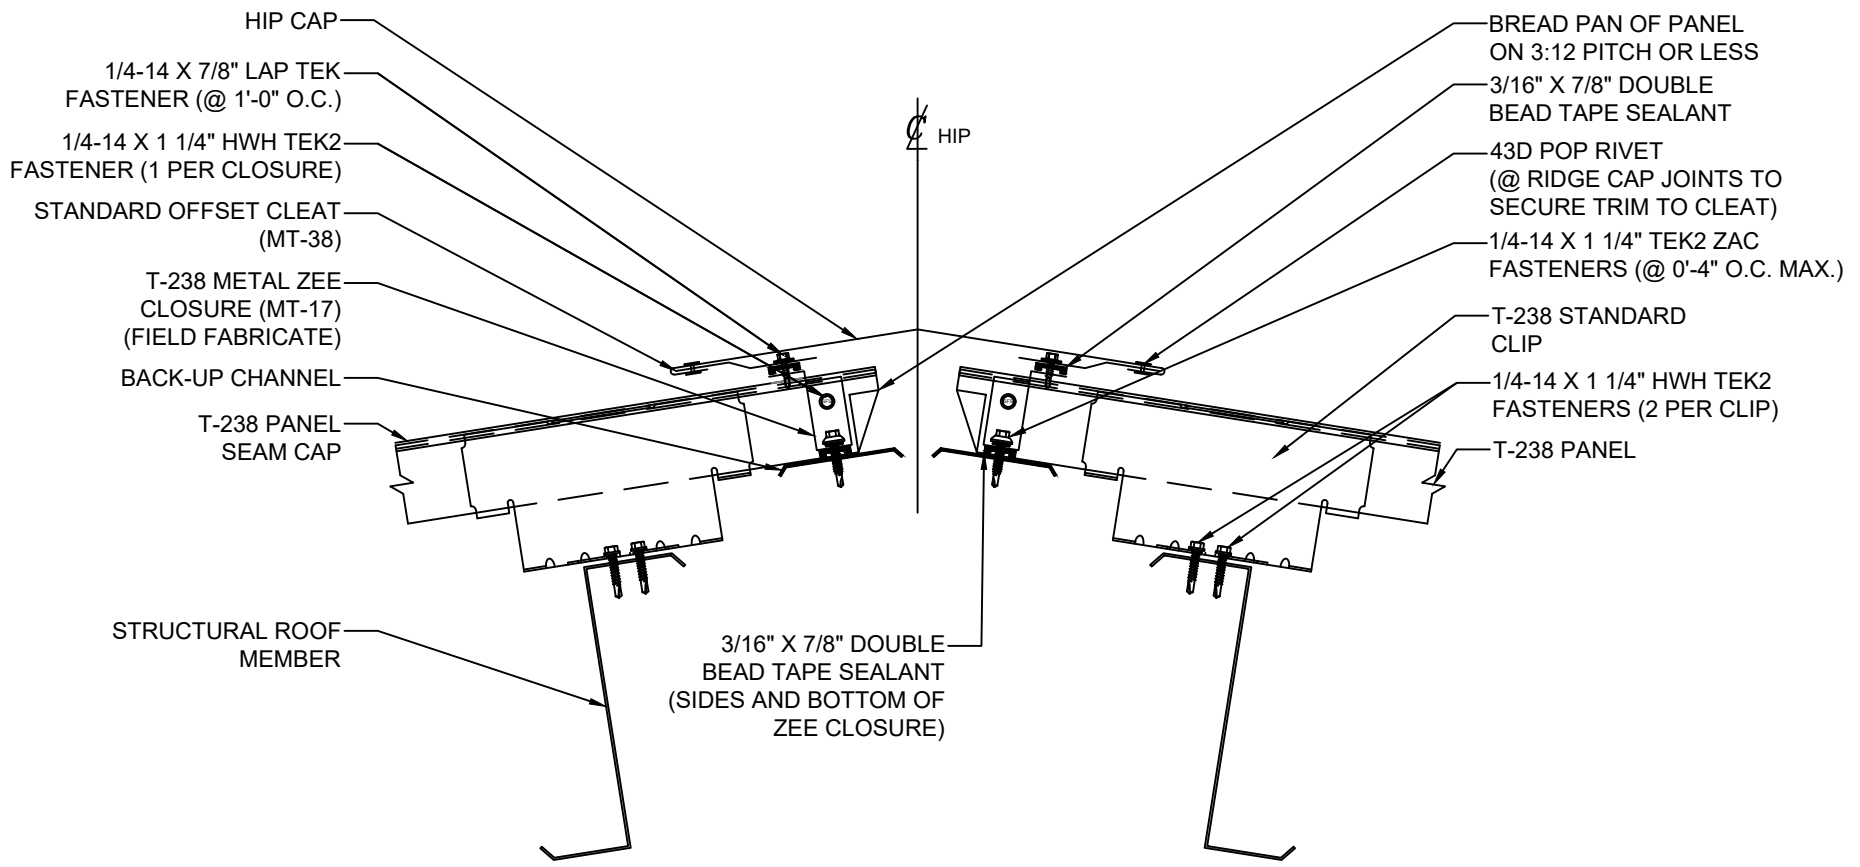

INSULATION REMOVED FOR CLARITY OF DETAIL

SHEET TITLE:

TREMLOCK T-238 PURLIN FIXED HIP (RETRO CLIPS)

SCALE:

NTS

DRAWING No.:

DWG NO. T-238-55