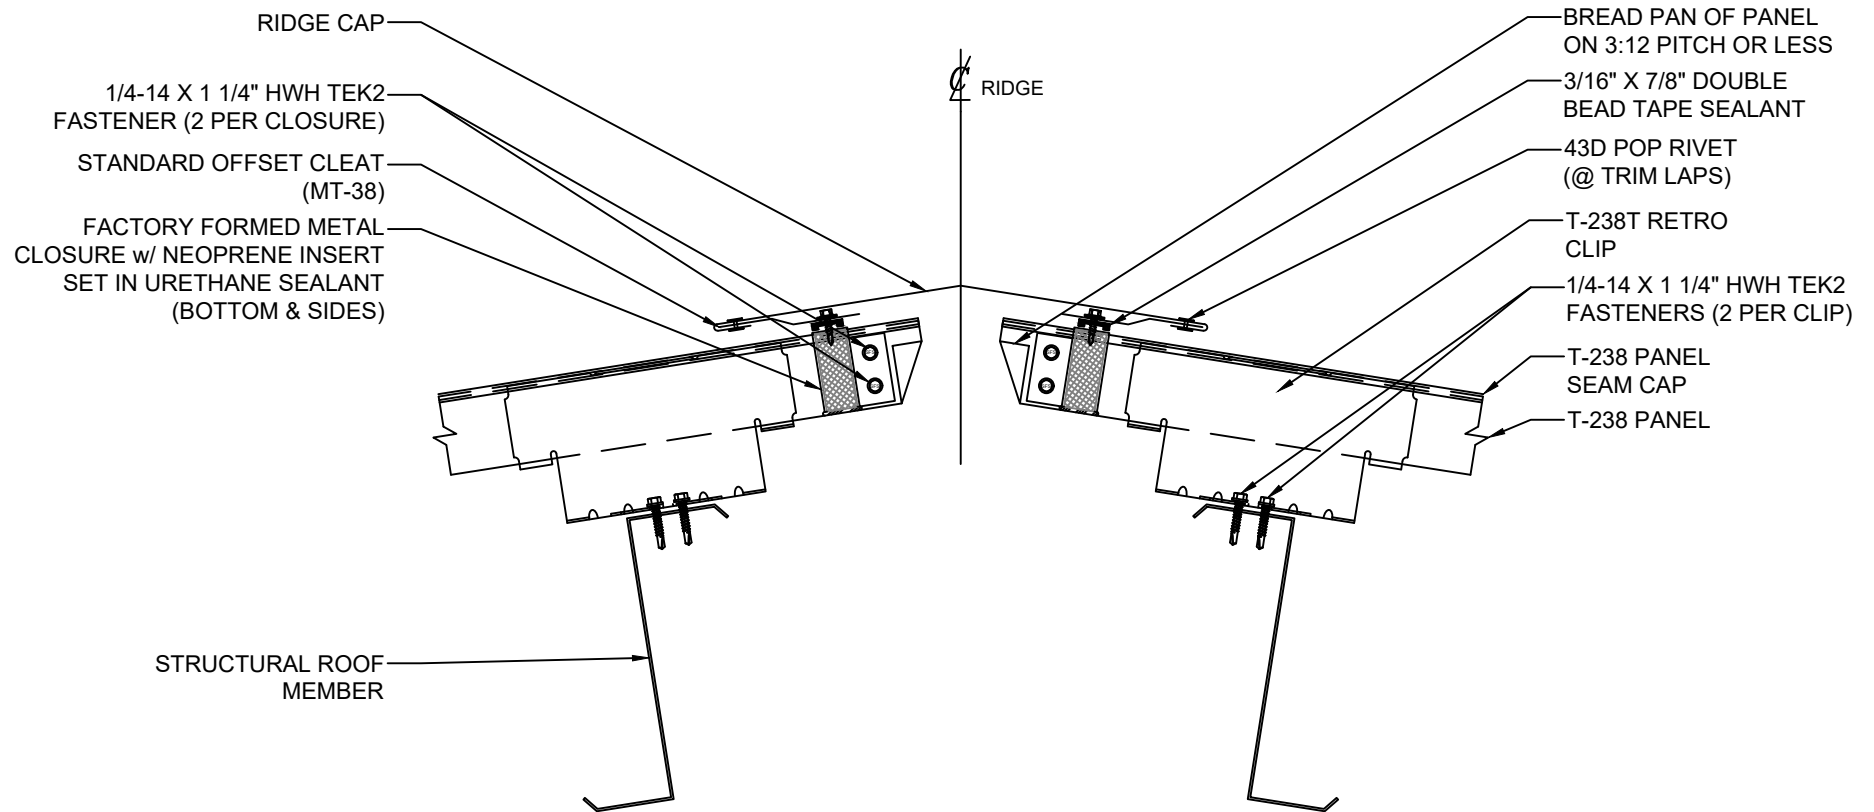

INSULATION REMOVED FOR CLARITY OF DETAIL

SHEET TITLE:

TREMLOCK T-238 PURLIN FIXED RIDGE (RETRO CLIPS)

SCALE:

NTS

DRAWING No.:

DWG NO. T-238-56