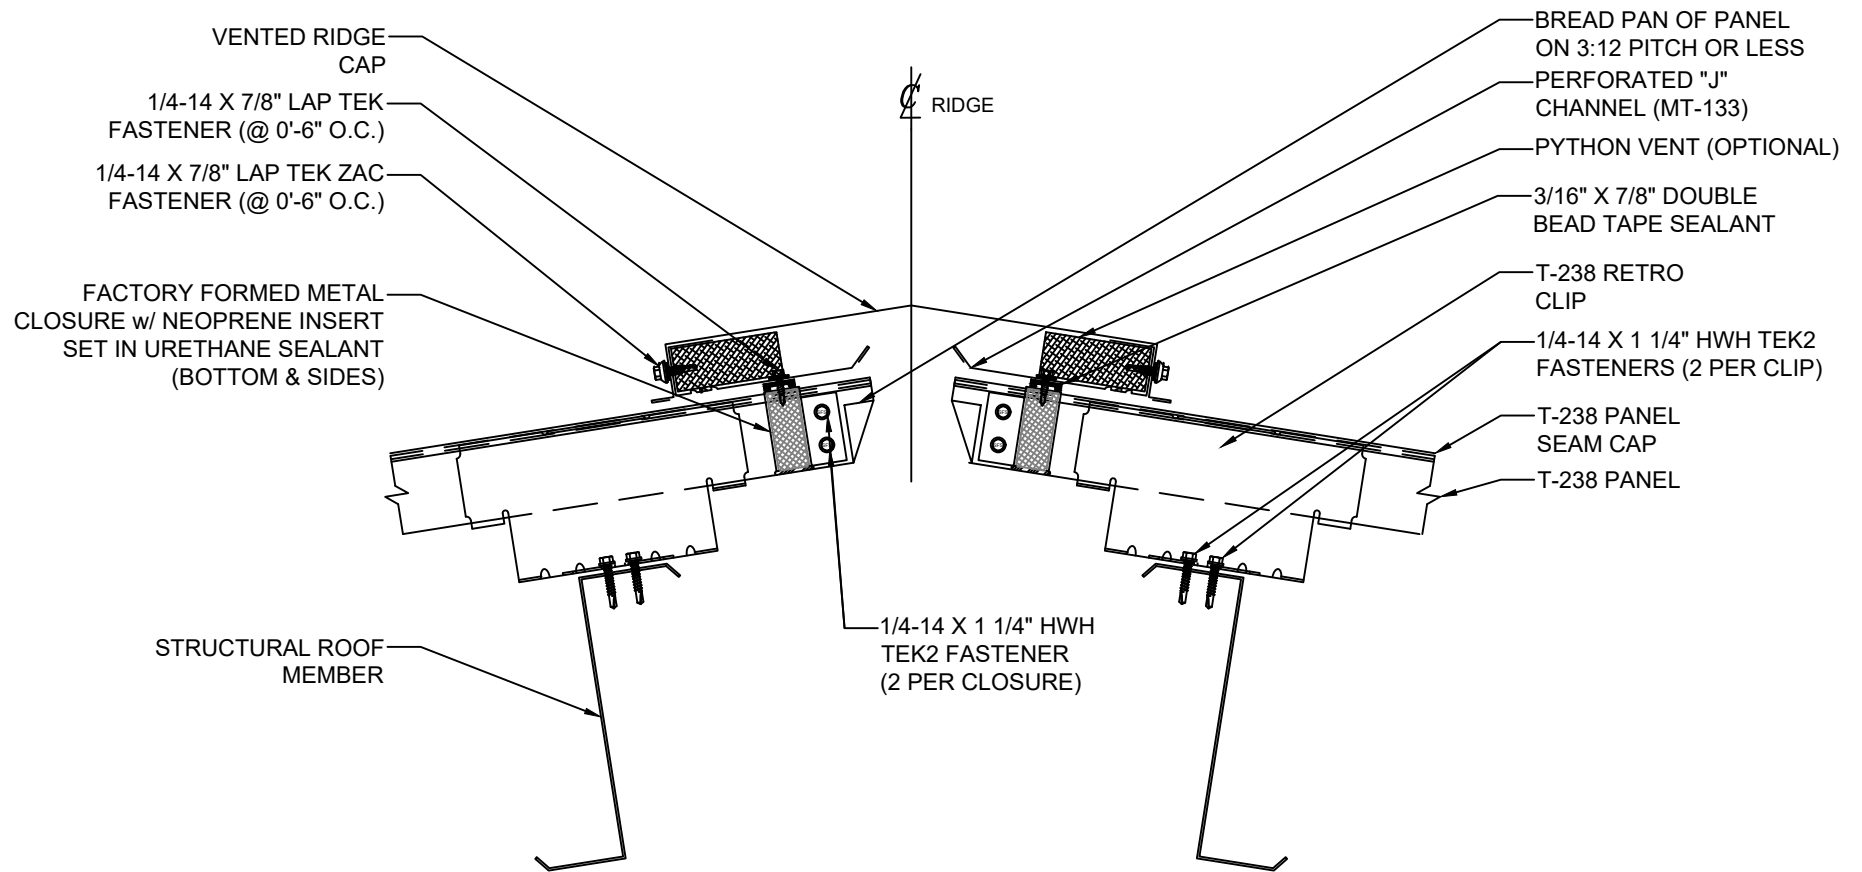

INSULATION REMOVED FOR CLARITY OF DETAIL

SHEET TITLE:

TREMLOCK T-238 PURLIN FIXED VENTED RIDGE (RETRO CLIPS)

SCALE:

NTS

DRAWING No.:

DWG NO. T-238-57