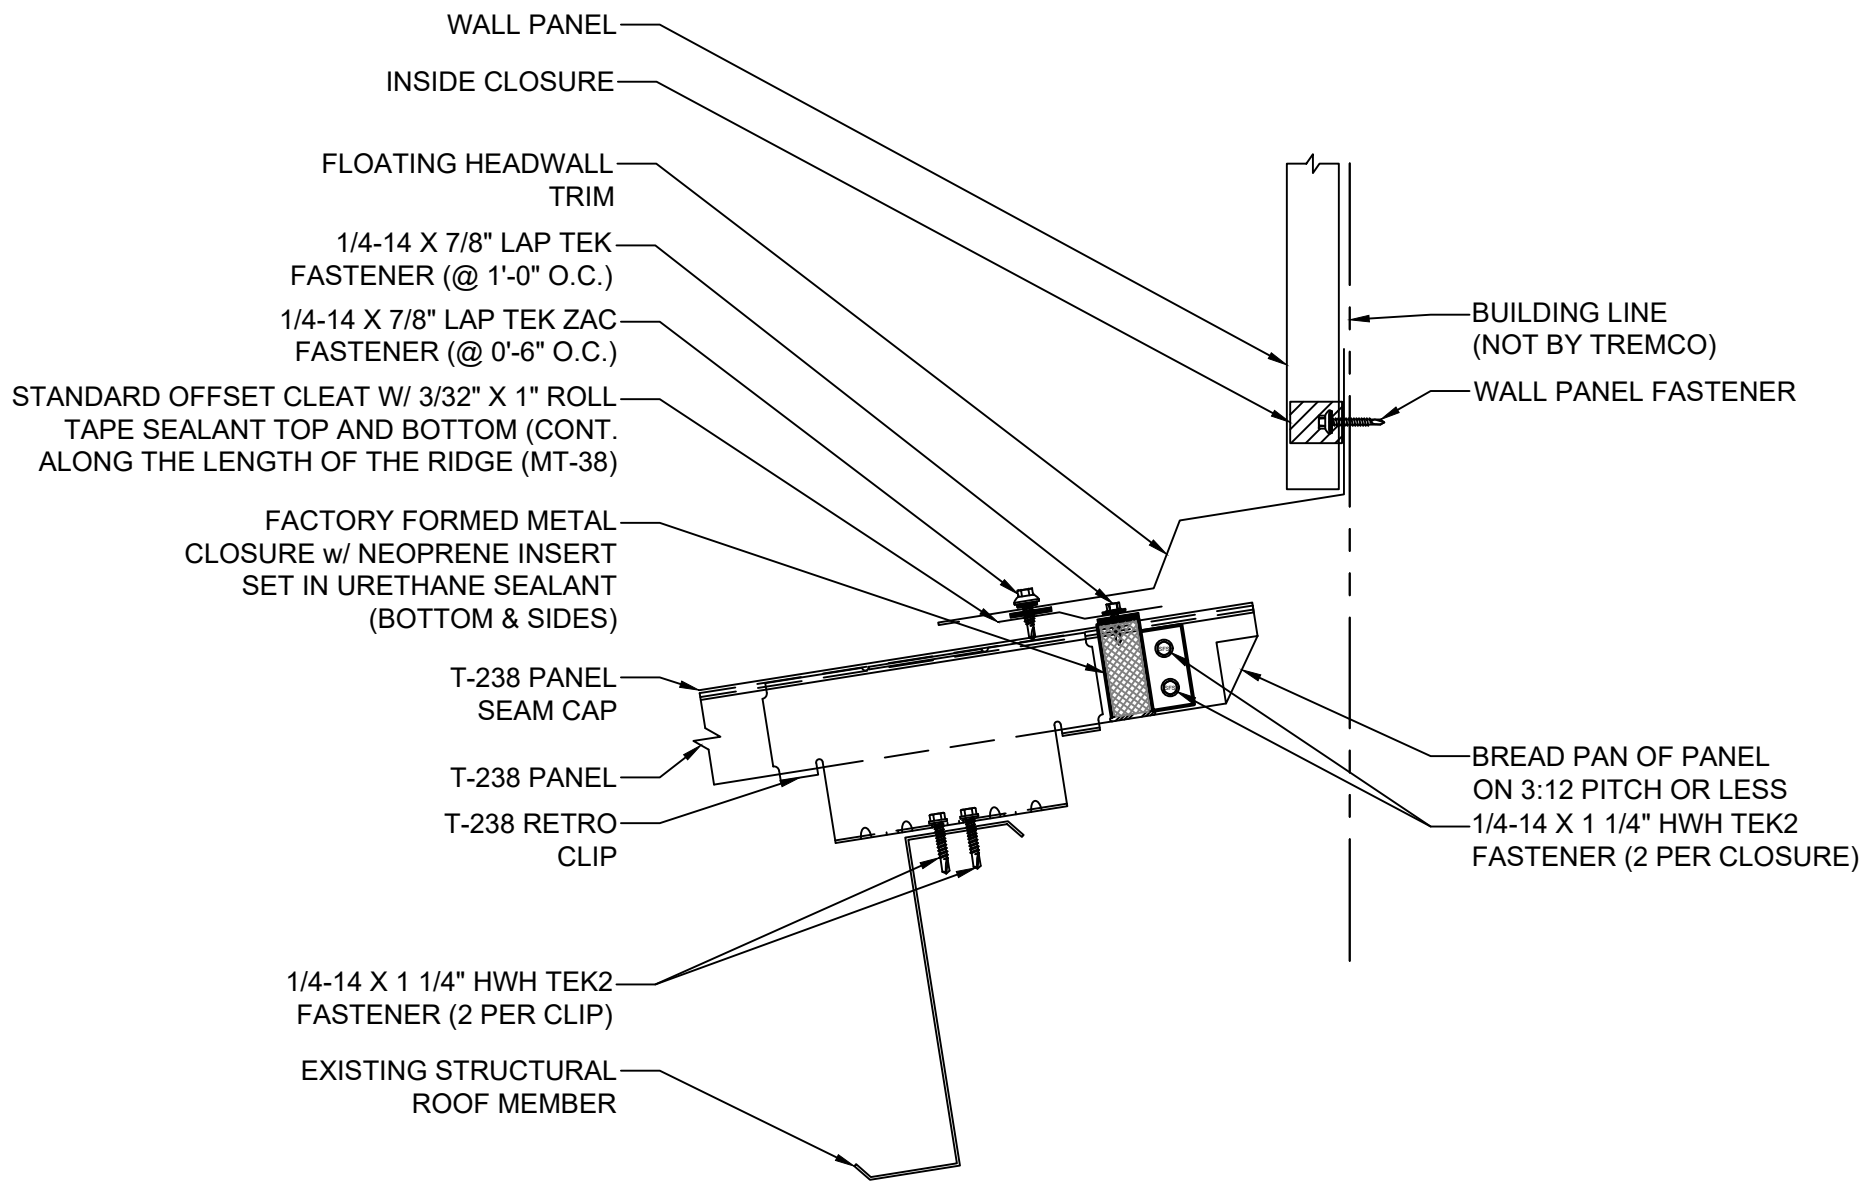

INSULATION REMOVED FOR CLARITY OF DETAIL

SHEET TITLE:

TREMLOCK T-238 PURLIN FLOATING HIGH SIDE TIE-IN
(RETRO CLIPS)

SCALE:

NTS

DRAWING No.:

DWG NO. T-238-58