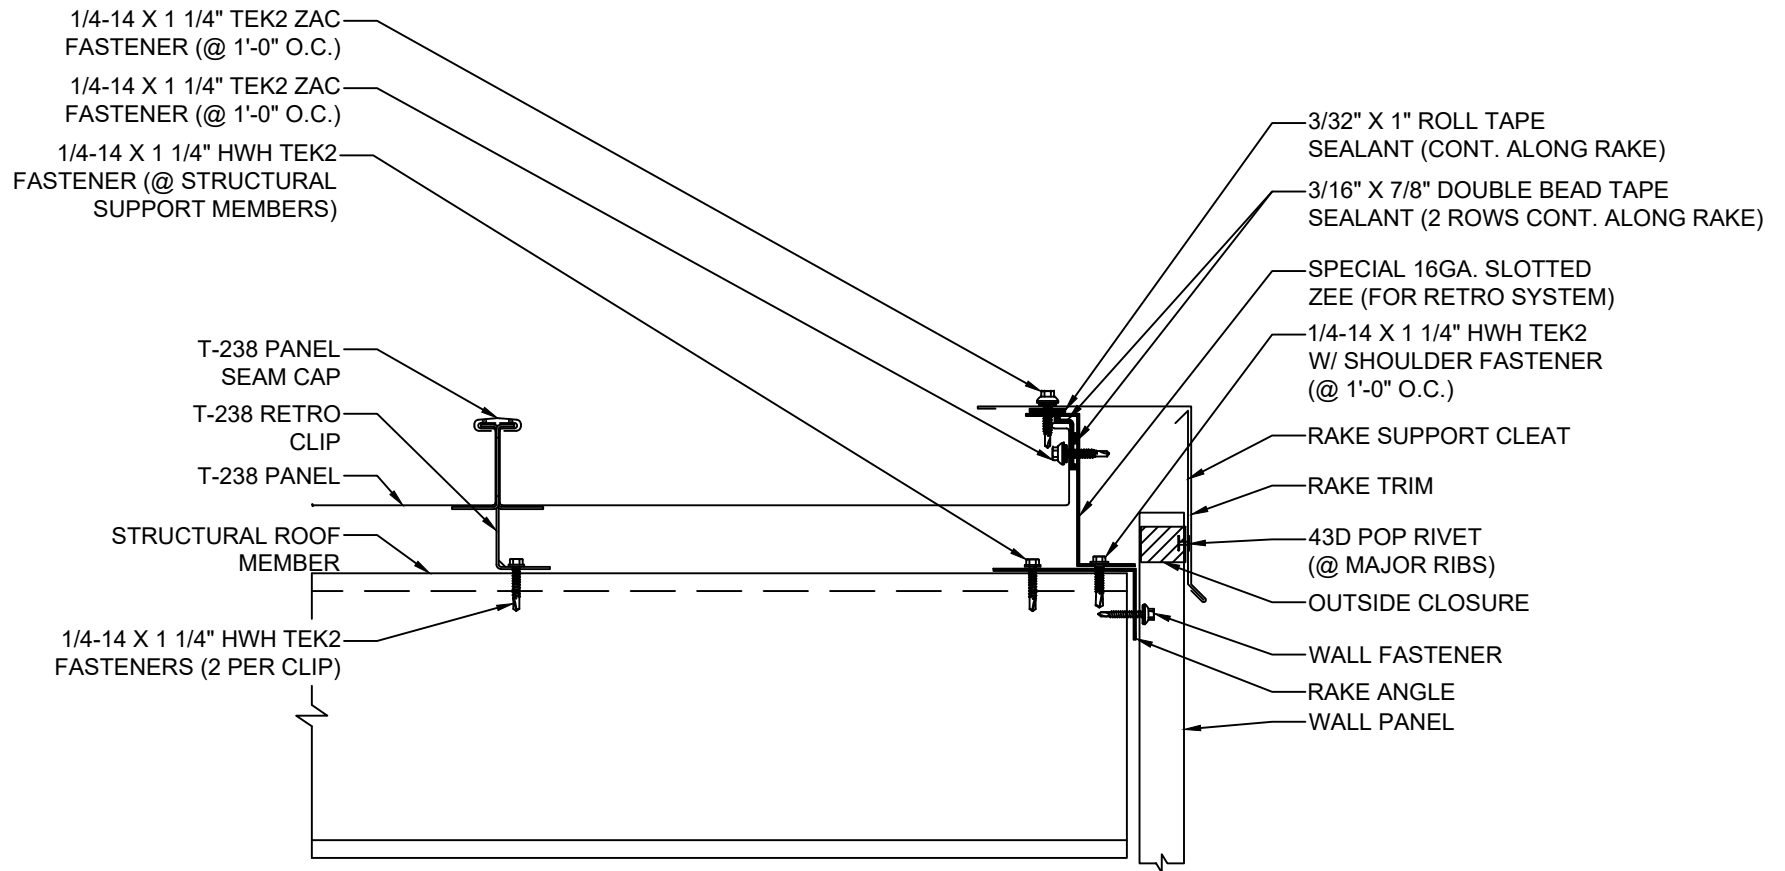

INSULATION REMOVED FOR CLARITY OF DETAIL

SHEET TITLE:

TREMLOCK T-238 PURLIN FLOATING RAKE (RETRO CLIPS)

SCALE:

NTS

DRAWING No.:

DWG NO. T-238-61