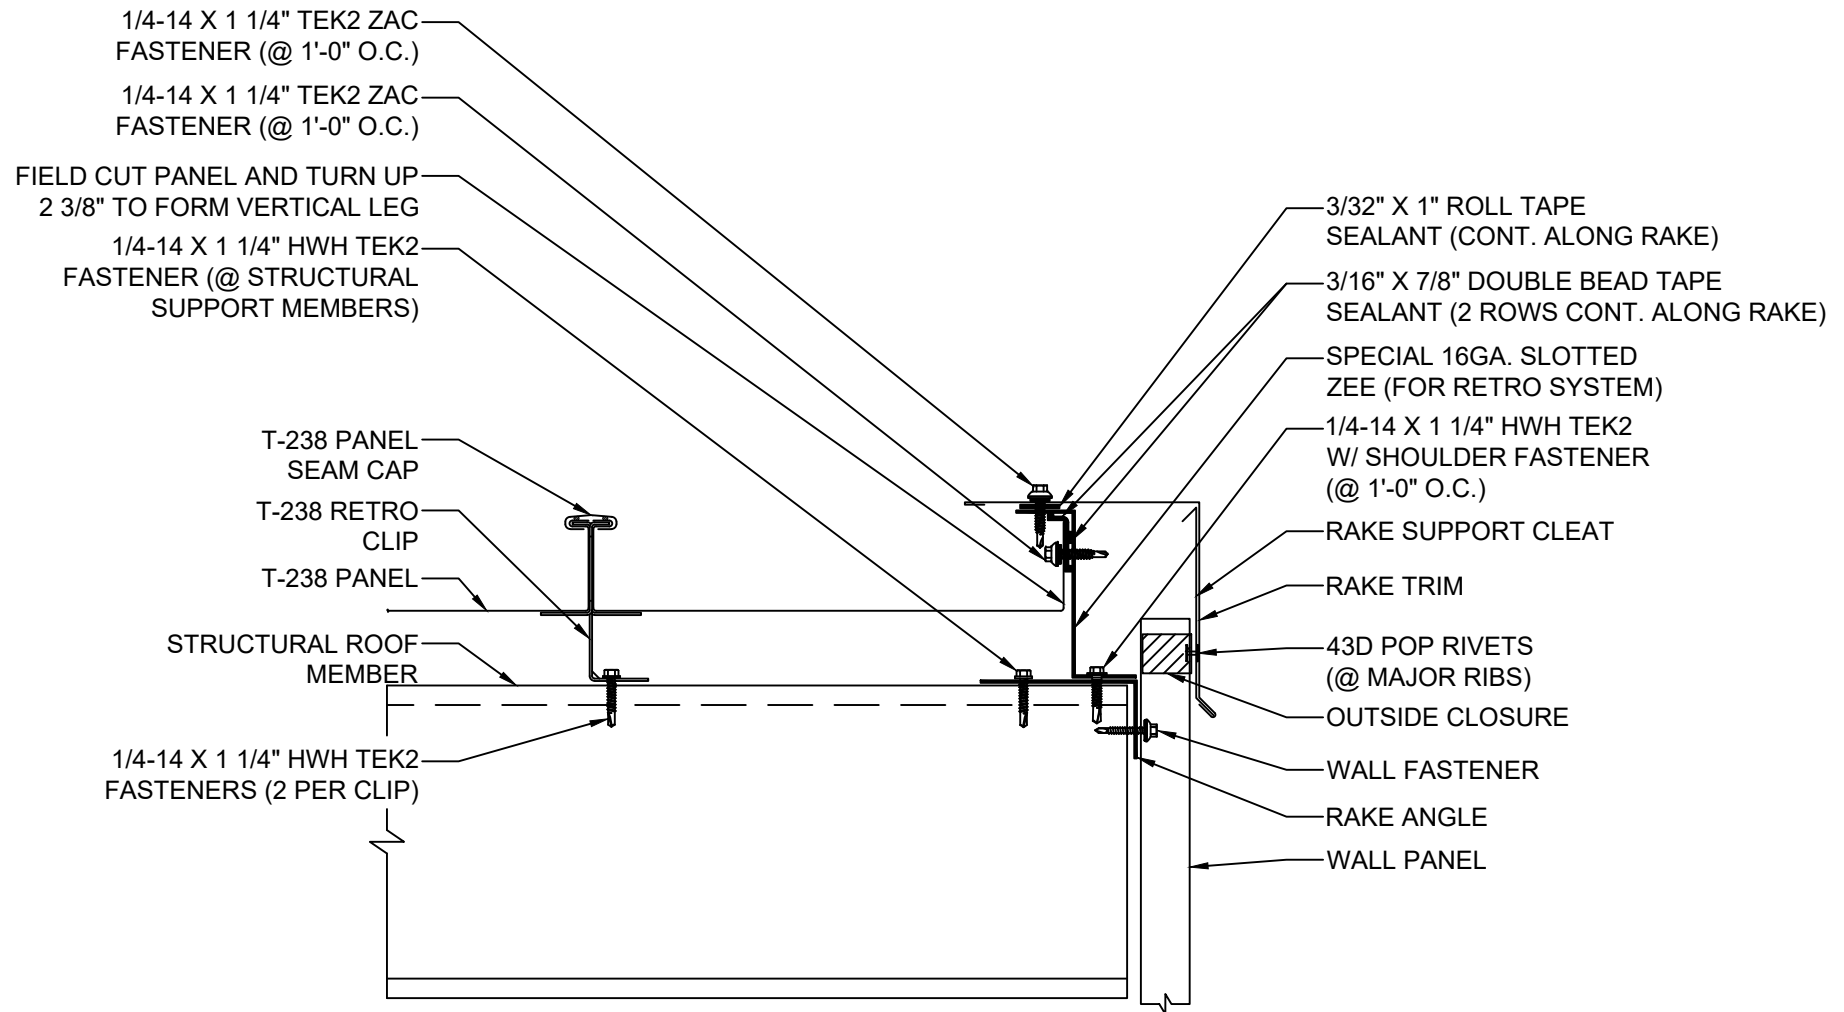

INSULATION REMOVED FOR CLARITY OF DETAIL

SHEET TITLE:

TREMLOCK T-238 PURLIN FLOATING RAKE - OFF MODULE (RETRO CLIPS)

SCALE:

NTS

DRAWING No.:

DWG NO. T-238-62