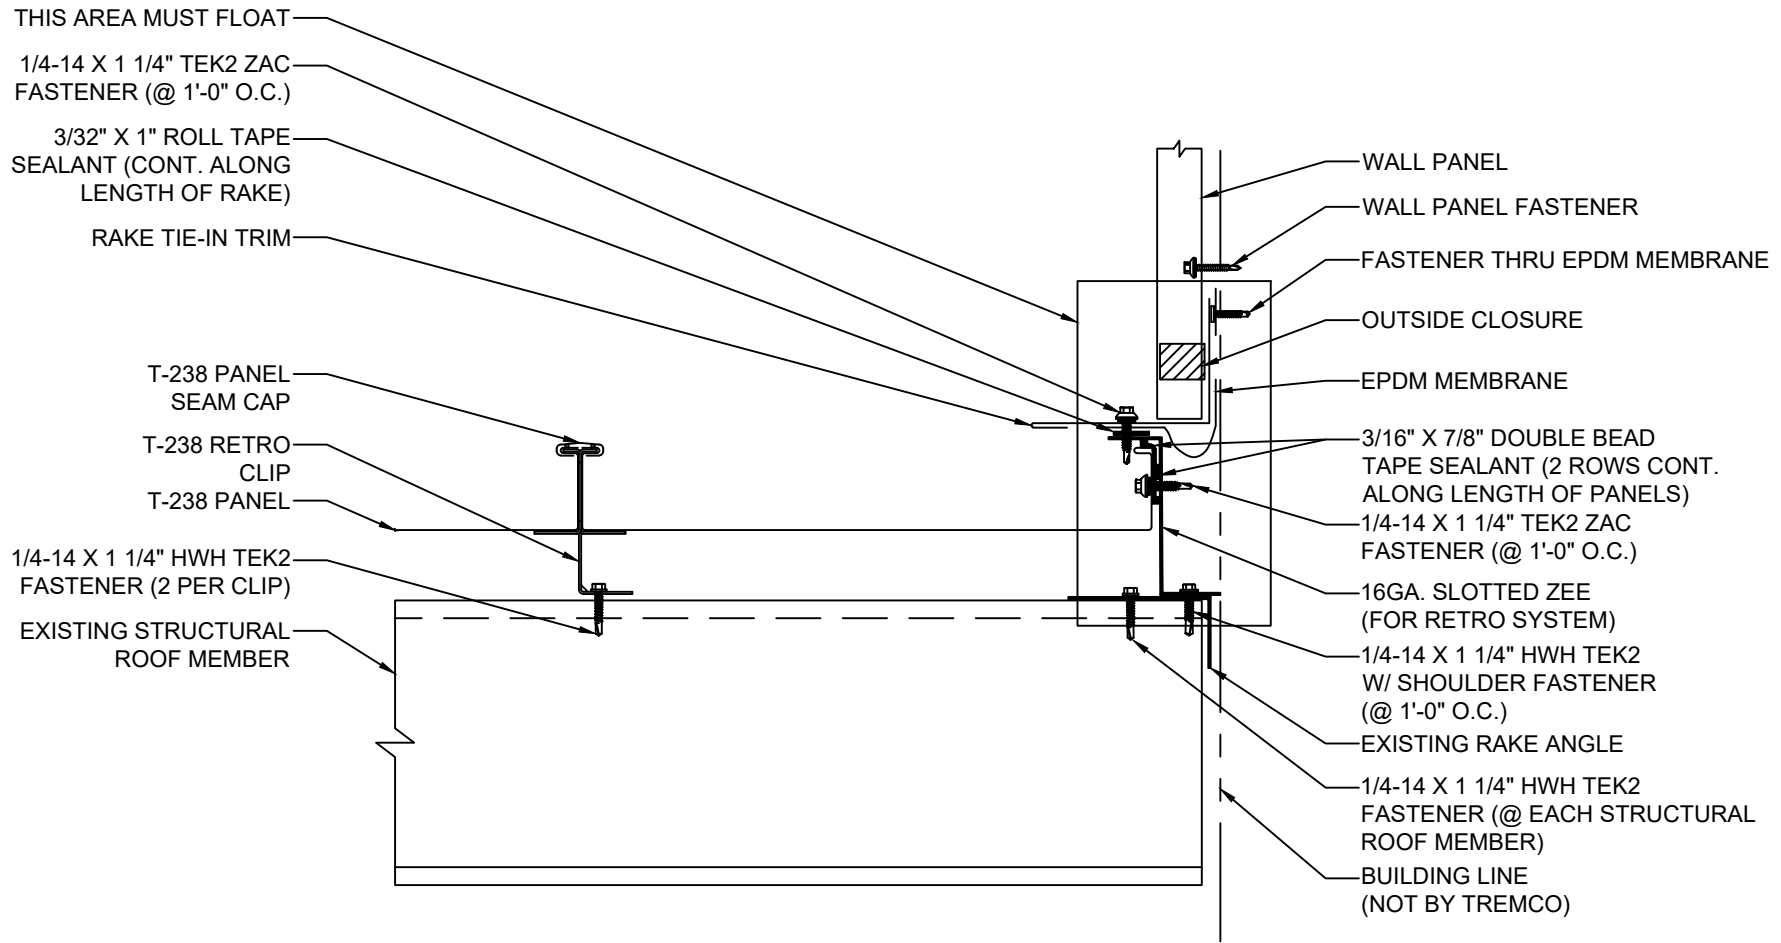

INSULATION REMOVED FOR CLARITY OF DETAIL

SHEET TITLE:

TREMLOCK T-238 PURLIN FLOATING RAKE TIE-IN
(RETRO CLIPS)

SCALE:

NTS

DRAWING No.:

DWG NO. T-238-60