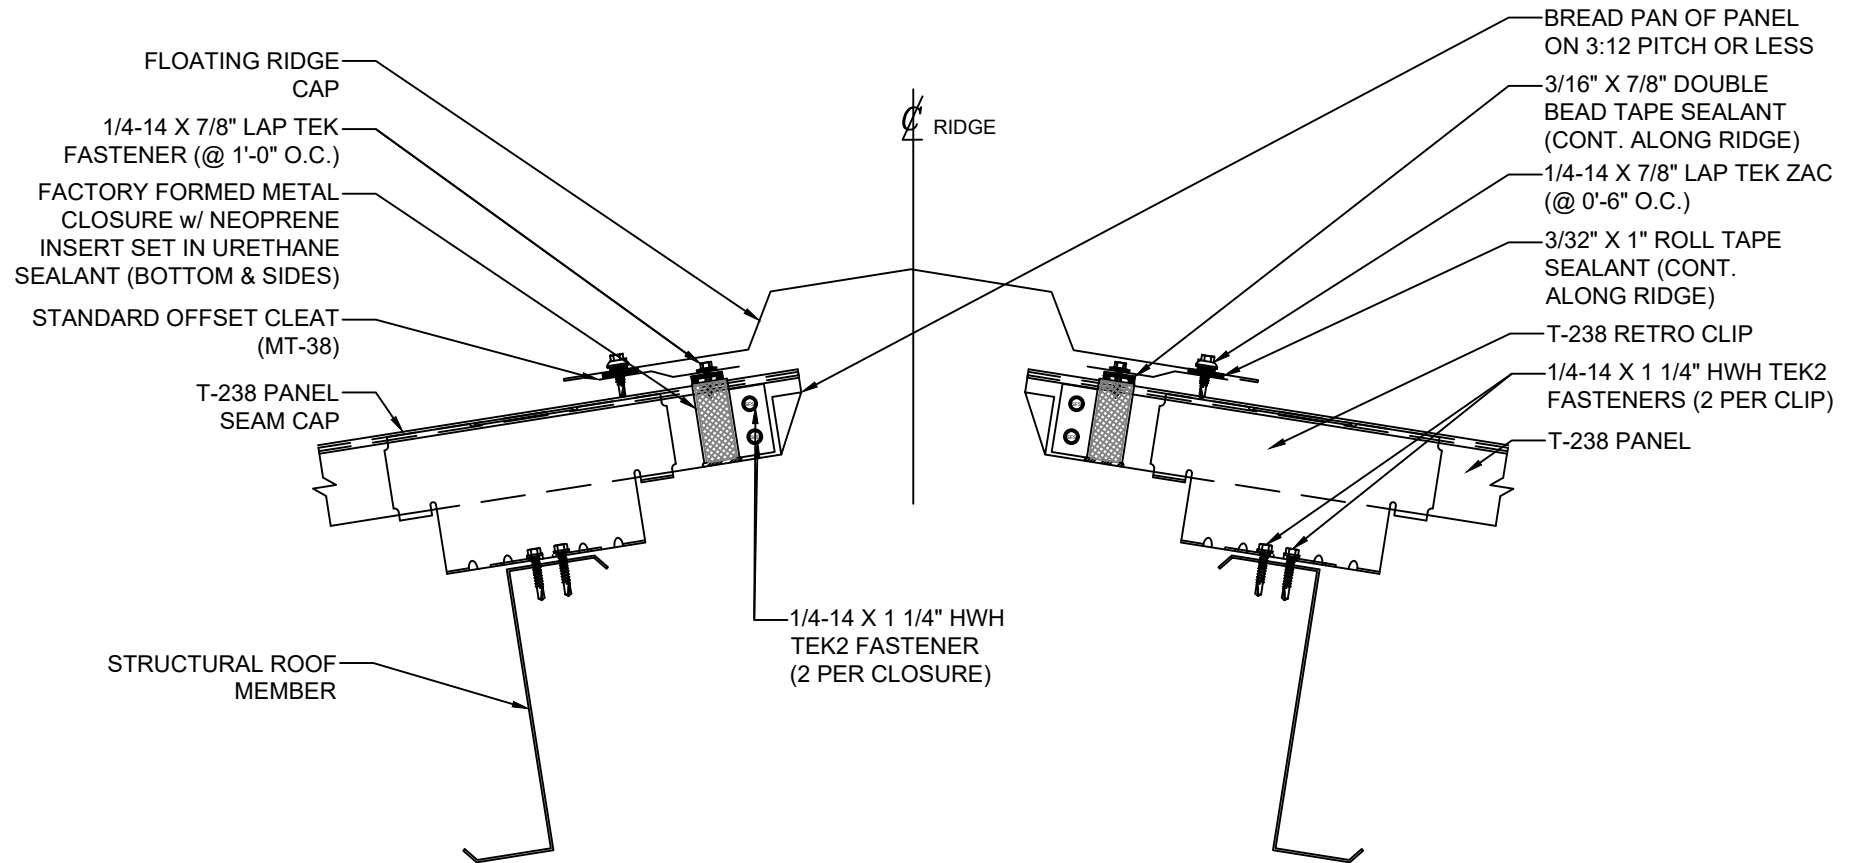

INSULATION REMOVED FOR CLARITY OF DETAIL

SHEET TITLE:

TREMLOCK T-238 PURLIN FLOATING RIDGE (RETRO CLIPS)

SCALE:

NTS

DRAWING No.:

DWG NO. T-238-63