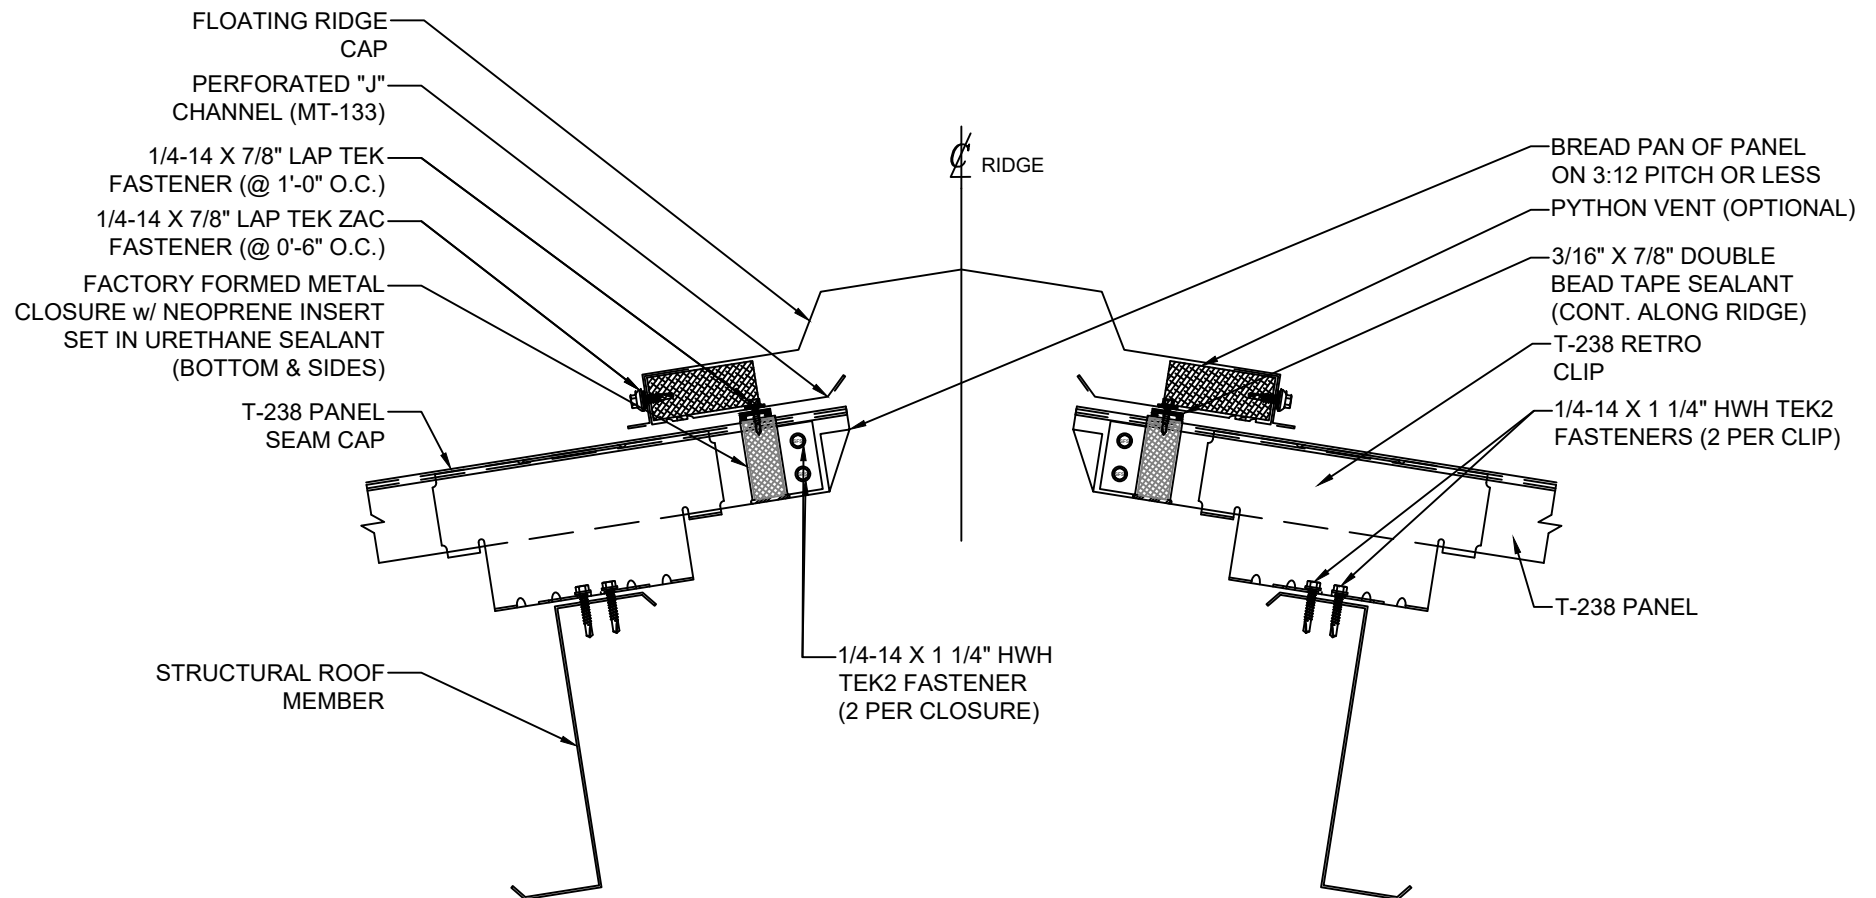

INSULATION REMOVED FOR CLARITY OF DETAIL

SHEET TITLE:

TREMLOCK T-238 PURLIN FLOATING VENTED RIDGE  
(RETRO CLIPS)

SCALE:

NTS

DRAWING No.:

DWG NO. T-238-64