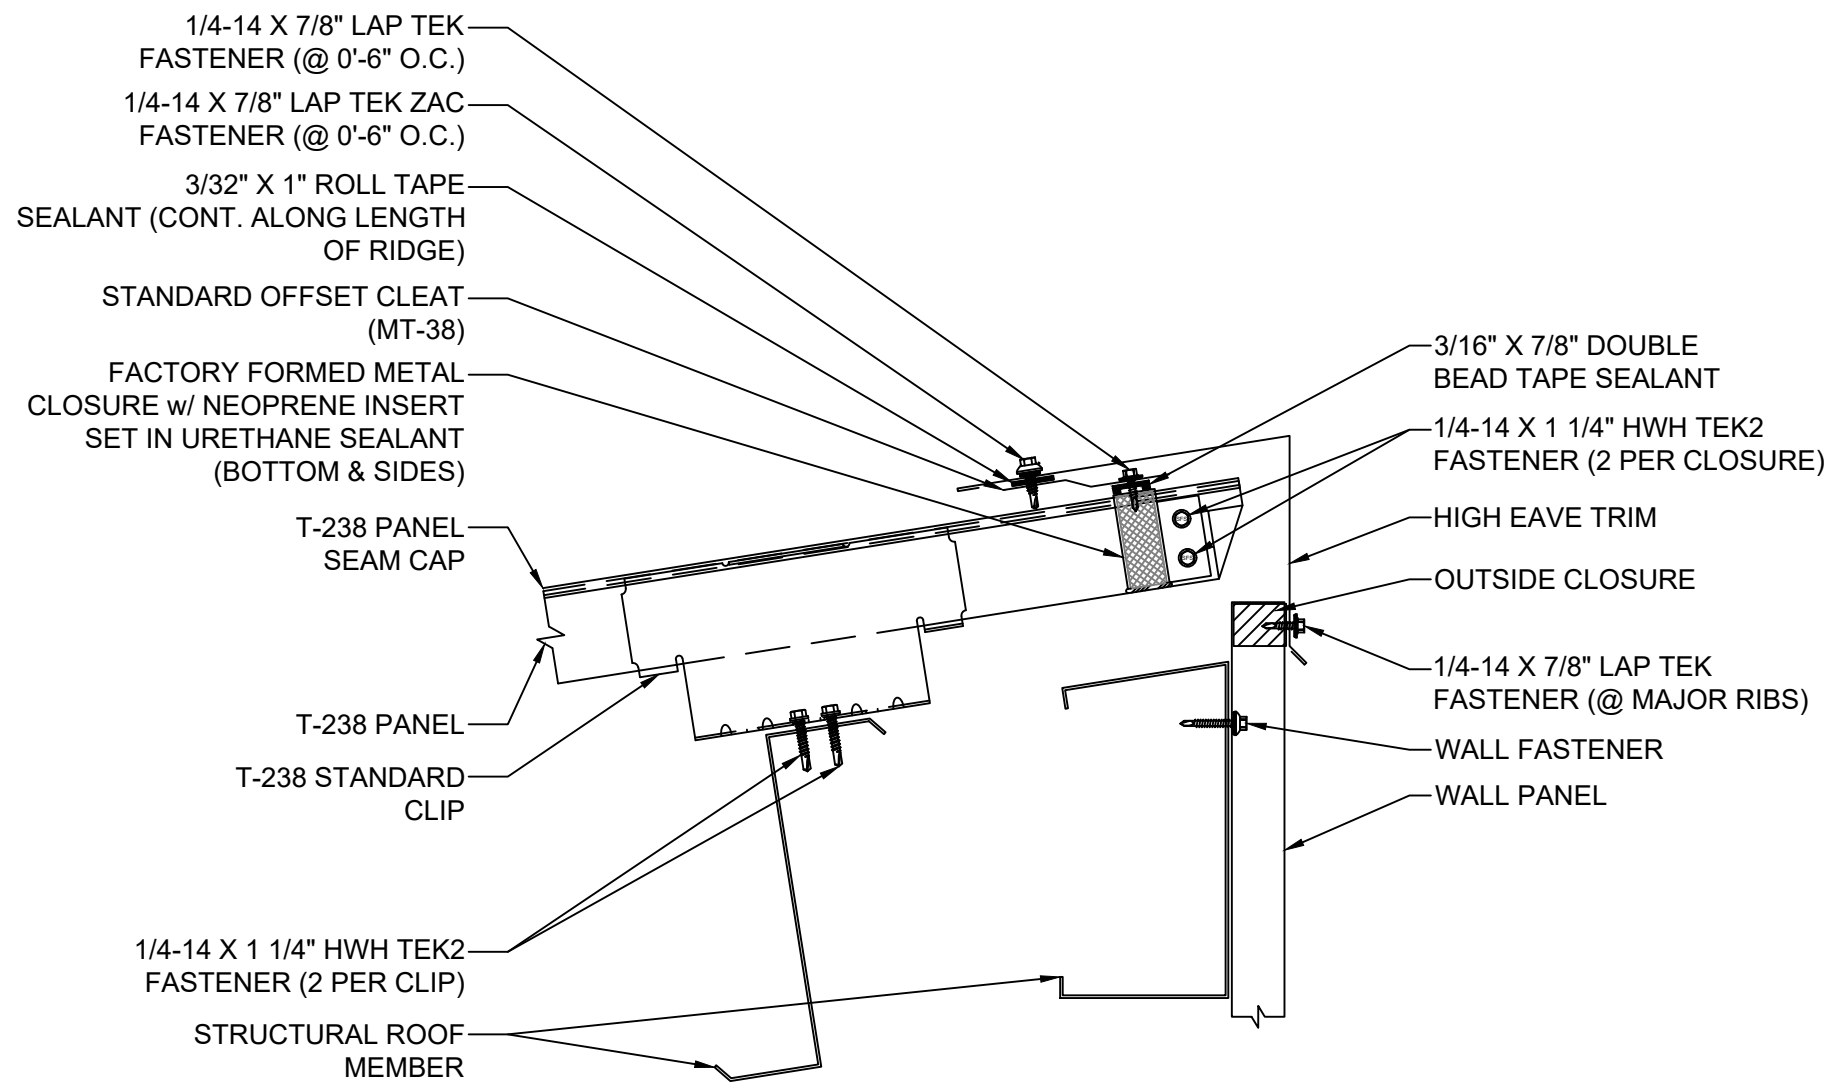

INSULATION REMOVED FOR CLARITY OF DETAIL

SHEET TITLE:

TREMLOCK T-238 PURLIN FLOATING HIGH EAVE (RETRO CLIPS)

SCALE:

NTS

DRAWING No.:

DWG NO. T-238-65