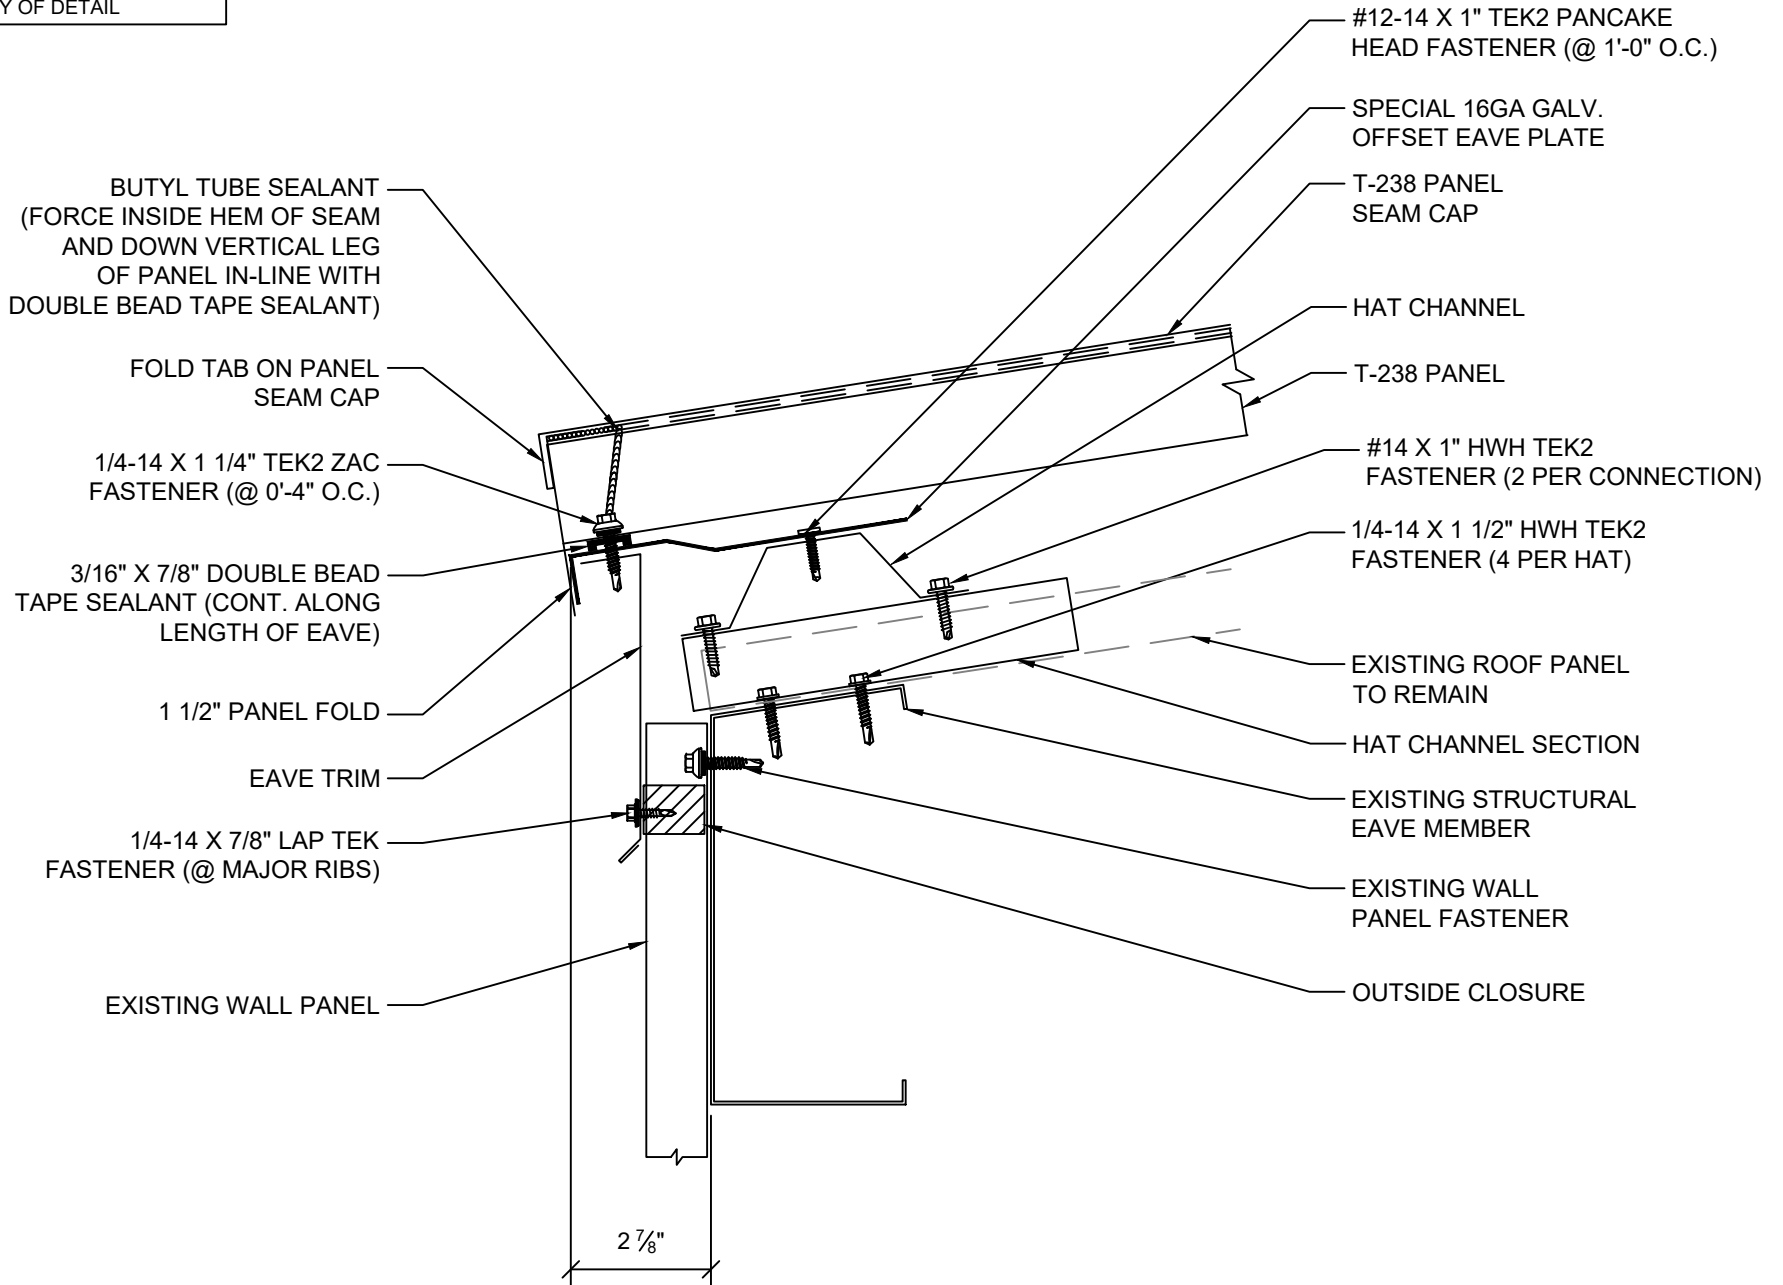

INSULATION REMOVED FOR CLARITY OF DETAIL

SHEET TITLE:

TREMLOCK T-238 TOPHAT OVER R-PANEL OVER PURLIN
EAVE (STANDARD CLIPS)

SCALE:

NTS

DRAWING No.:

DWG NO. T-238-70