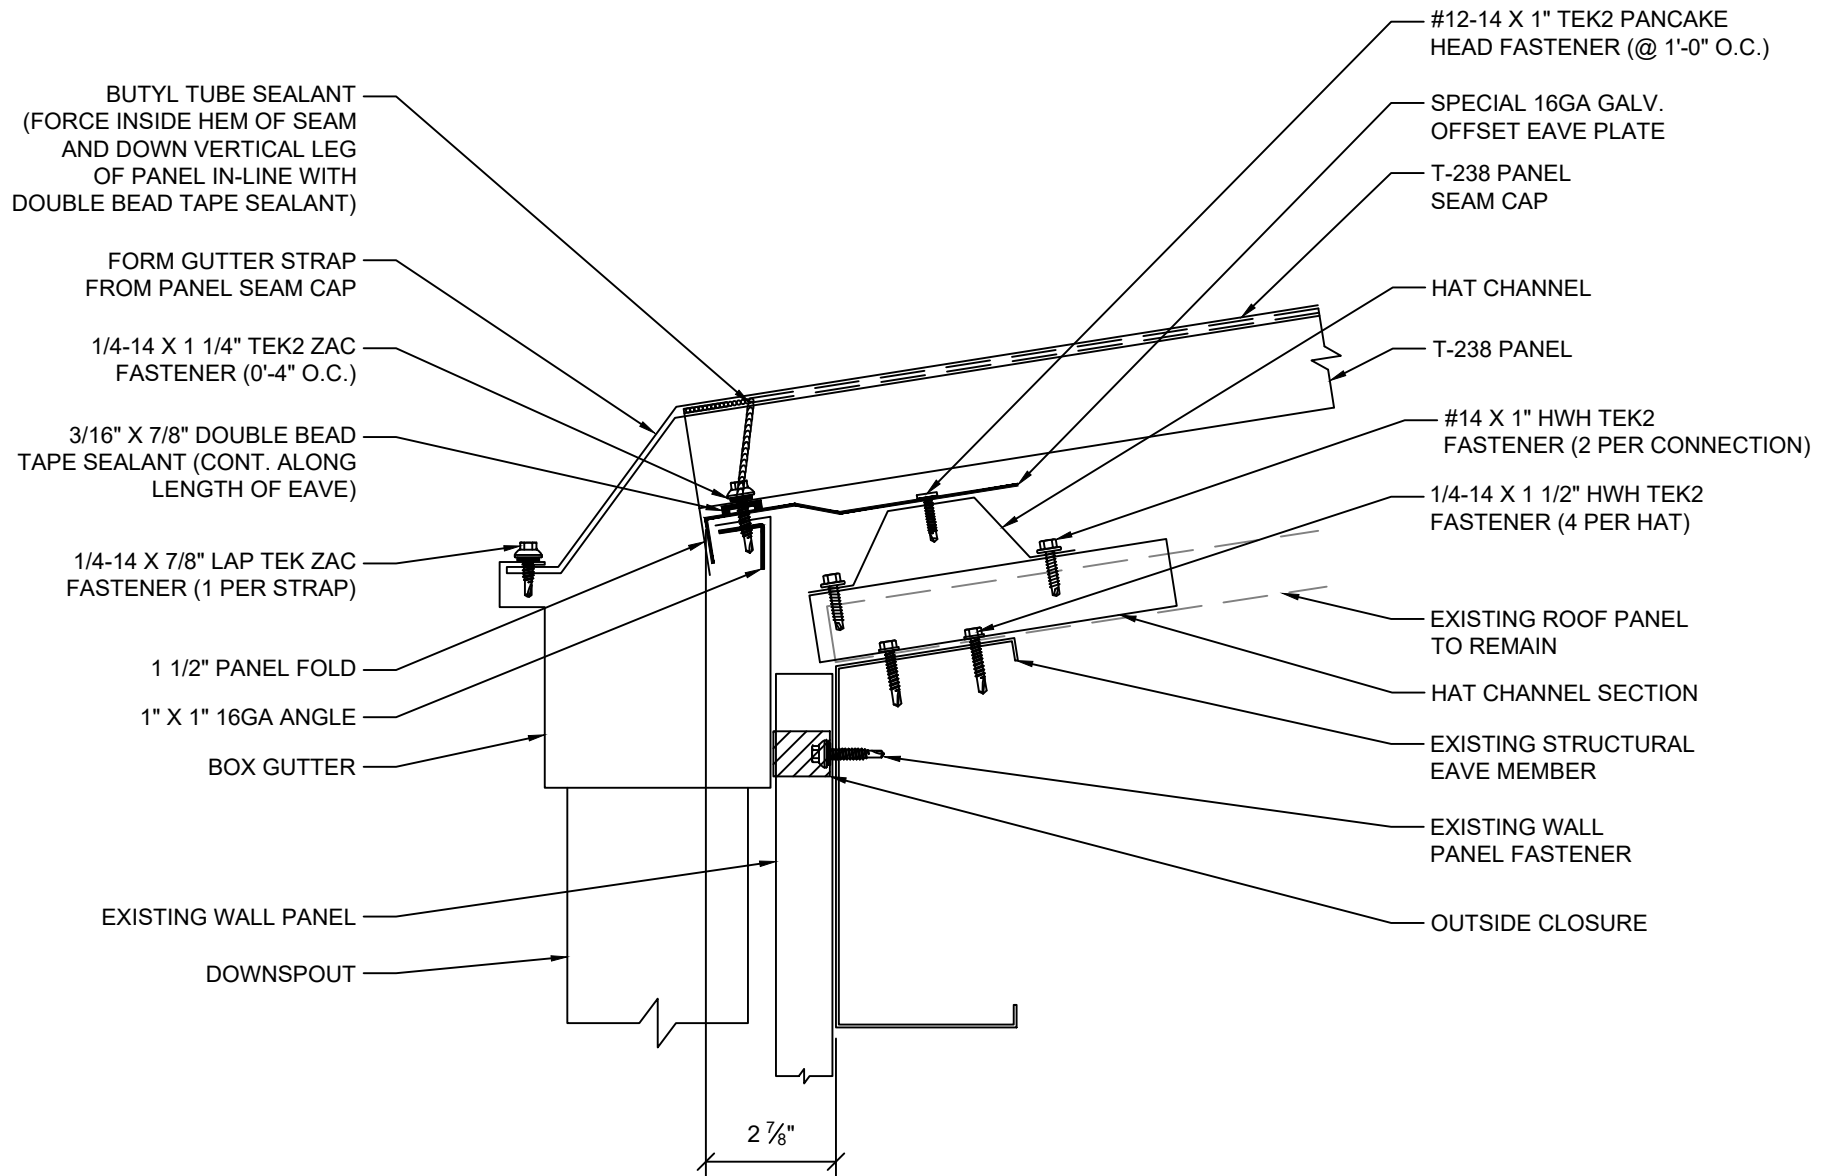

INSULATION REMOVED FOR CLARITY OF DETAIL

SHEET TITLE:

TREMLOCK T-238 TOPHAT OVER R-PANEL OVER PURLIN  
EAVE W/ GUTTER (STANDARD CLIPS)

SCALE:

NTS

DRAWING No.:

DWG NO. T-238-69