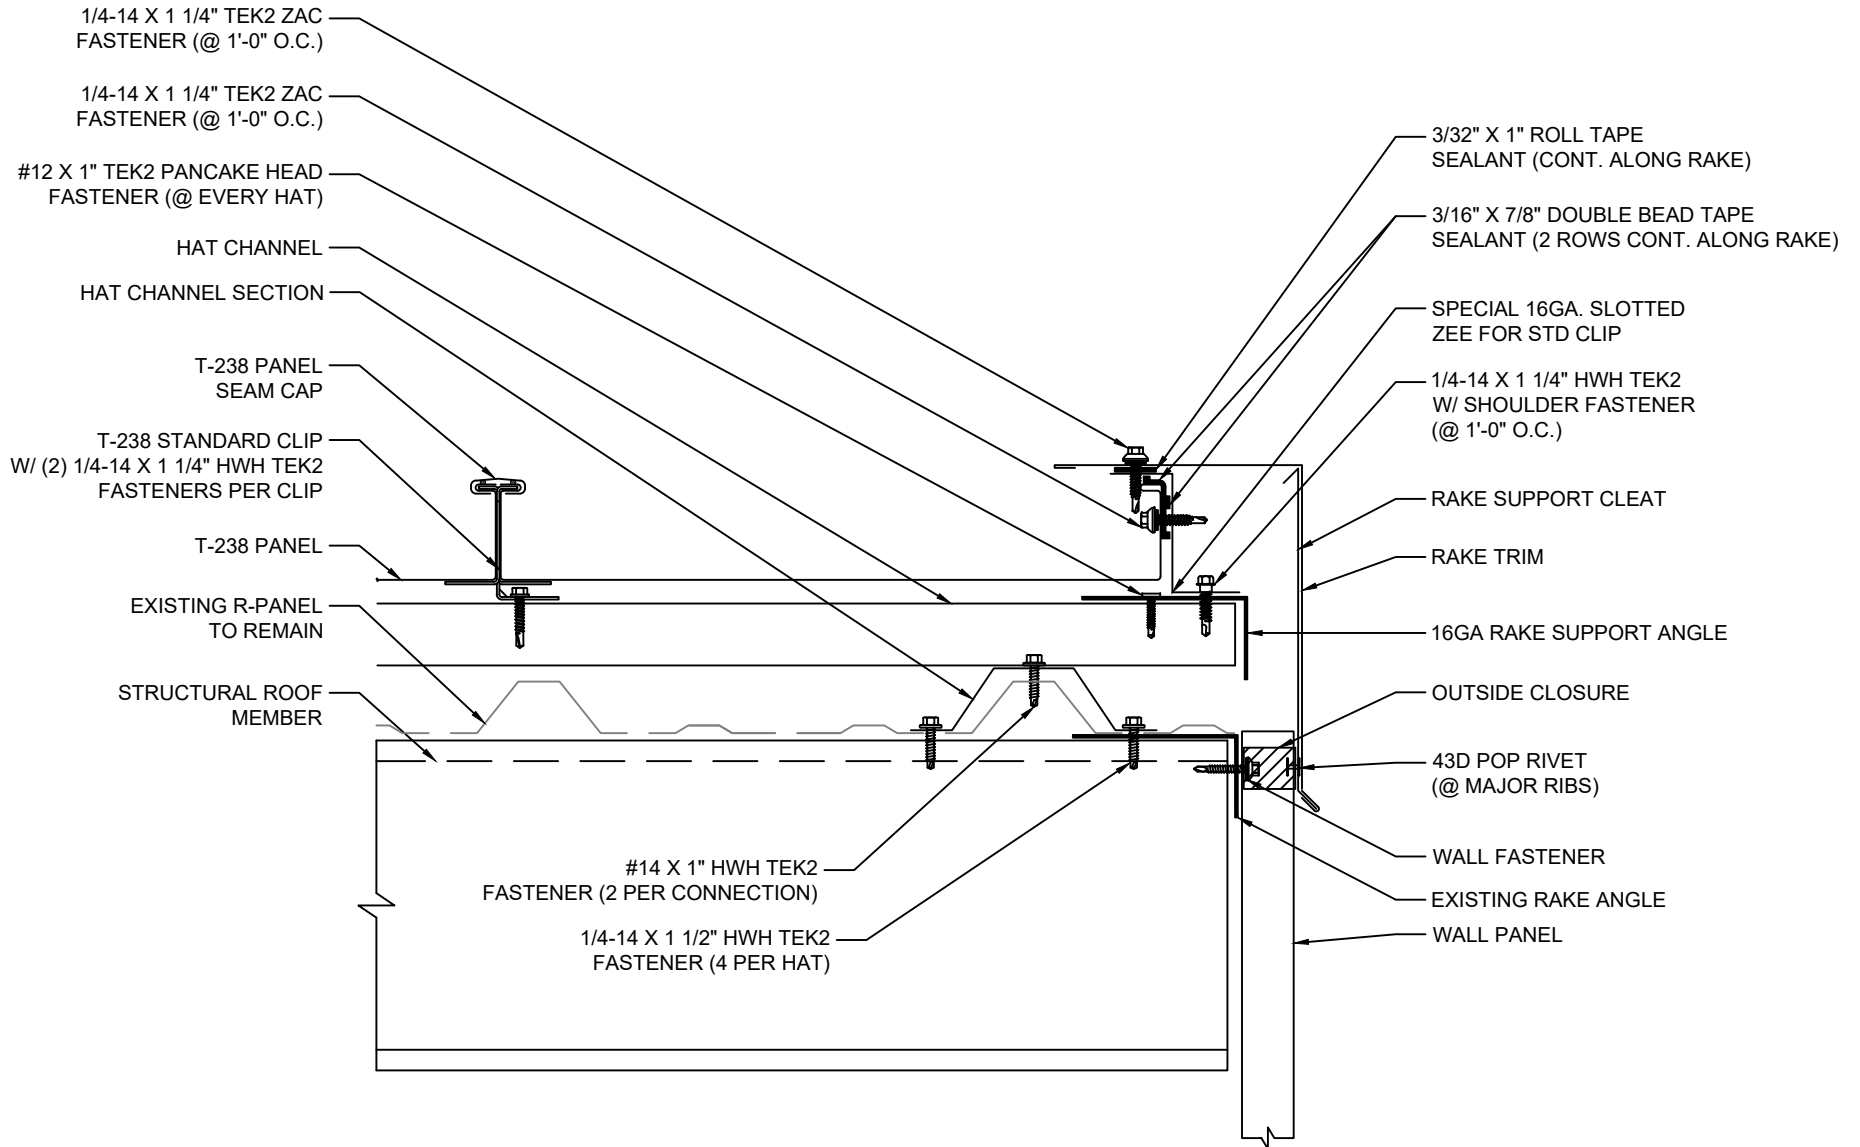

INSULATION REMOVED FOR CLARITY OF DETAIL

SHEET TITLE:

TREMLOCK T-238 TOPHAT OVER R-PANEL OVER PURLIN  
FLOATING RAKE (STANDARD CLIPS)

SCALE:

NTS

DRAWING No.:

DWG NO. T-238-73