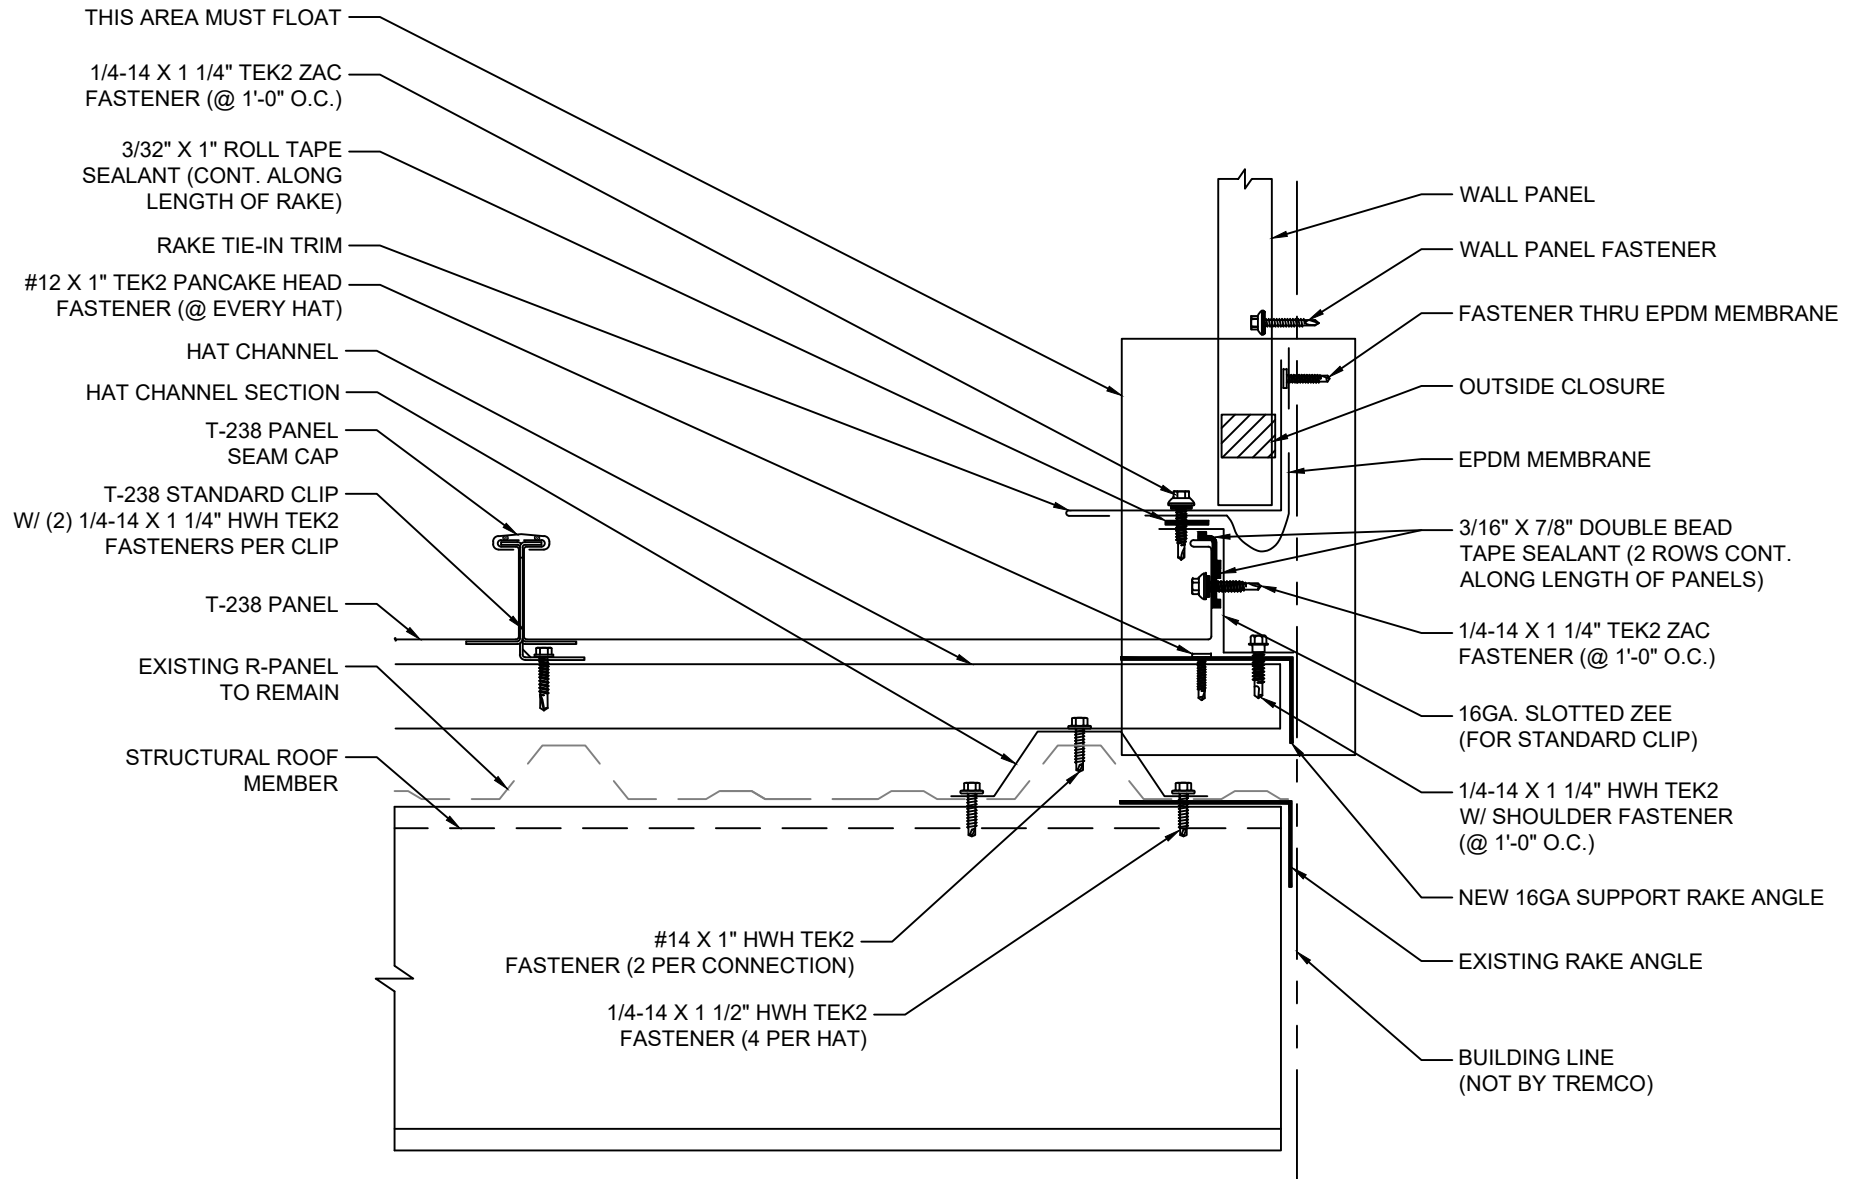

INSULATION REMOVED FOR CLARITY OF DETAIL

SHEET TITLE:

TREMLOCK T-238 TOPHAT OVER R-PANEL OVER PURLIN
FLOATING RAKE TIE-IN (STANDARD CLIPS)

SCALE:

NTS

DRAWING No.:

DWG NO. T-238-72