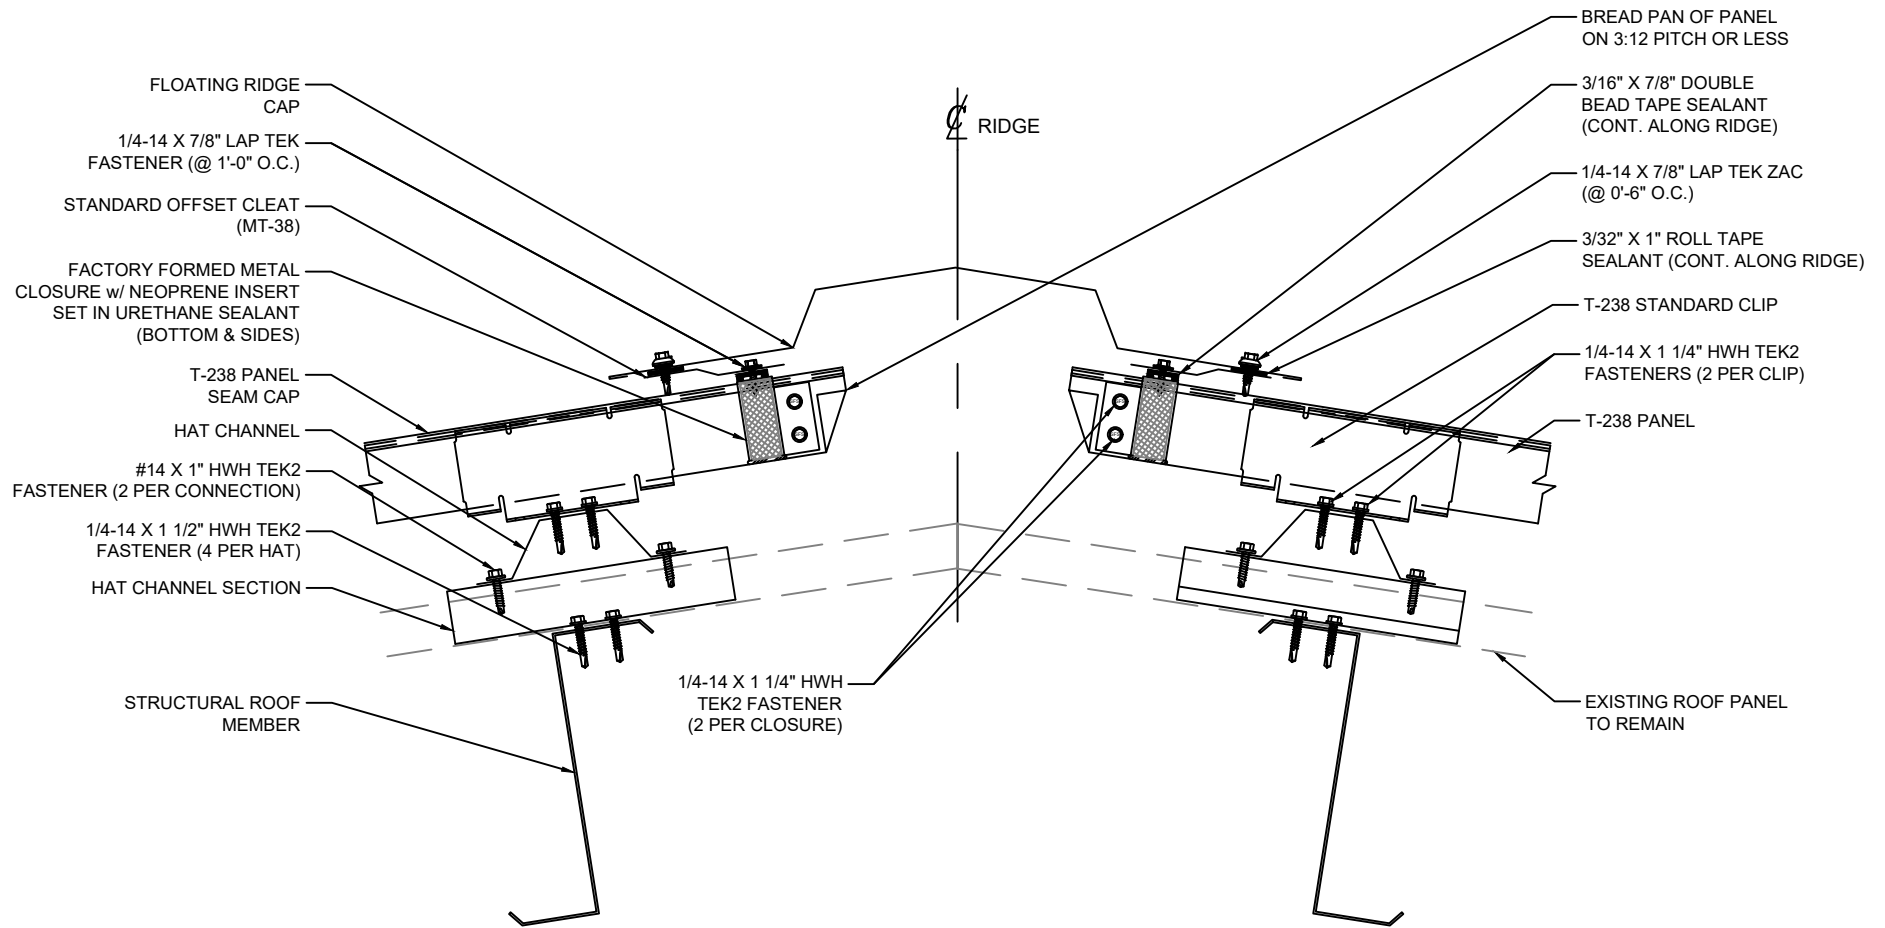

INSULATION REMOVED FOR CLARITY OF DETAIL

SHEET TITLE:

TREMLOCK T-238 TOPHAT OVER R-PANEL OVER PURLIN
FLOATING RIDGE (STANDARD CLIPS)

SCALE:

NTS

DRAWING No.:

DWG NO. T-238-74