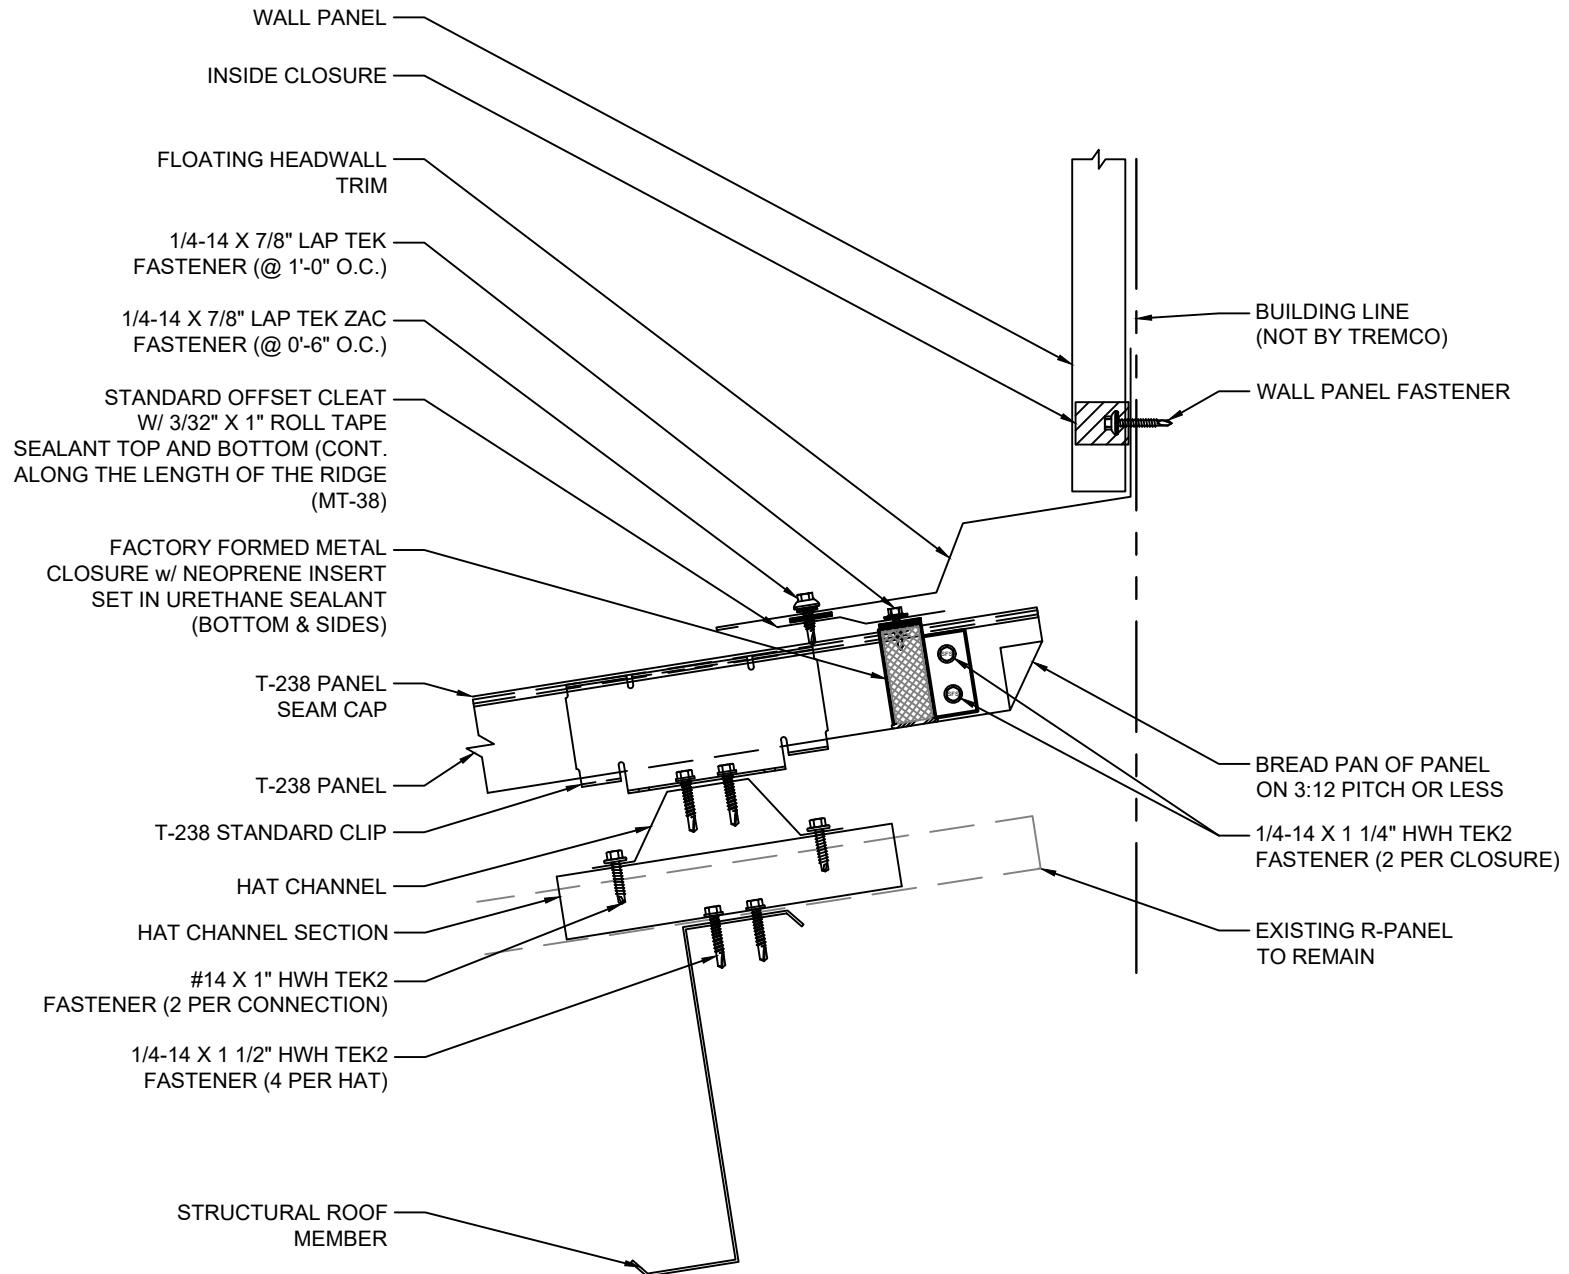

INSULATION REMOVED FOR CLARITY OF DETAIL

SHEET TITLE:

TREMLOCK T-238 TOPHAT OVER R-PANEL OVER PURLIN
FLOATING HIGH SIDE TIE-IN (STANDARD CLIPS)

SCALE:

NTS

DRAWING No.:

DWG NO. T-238-71