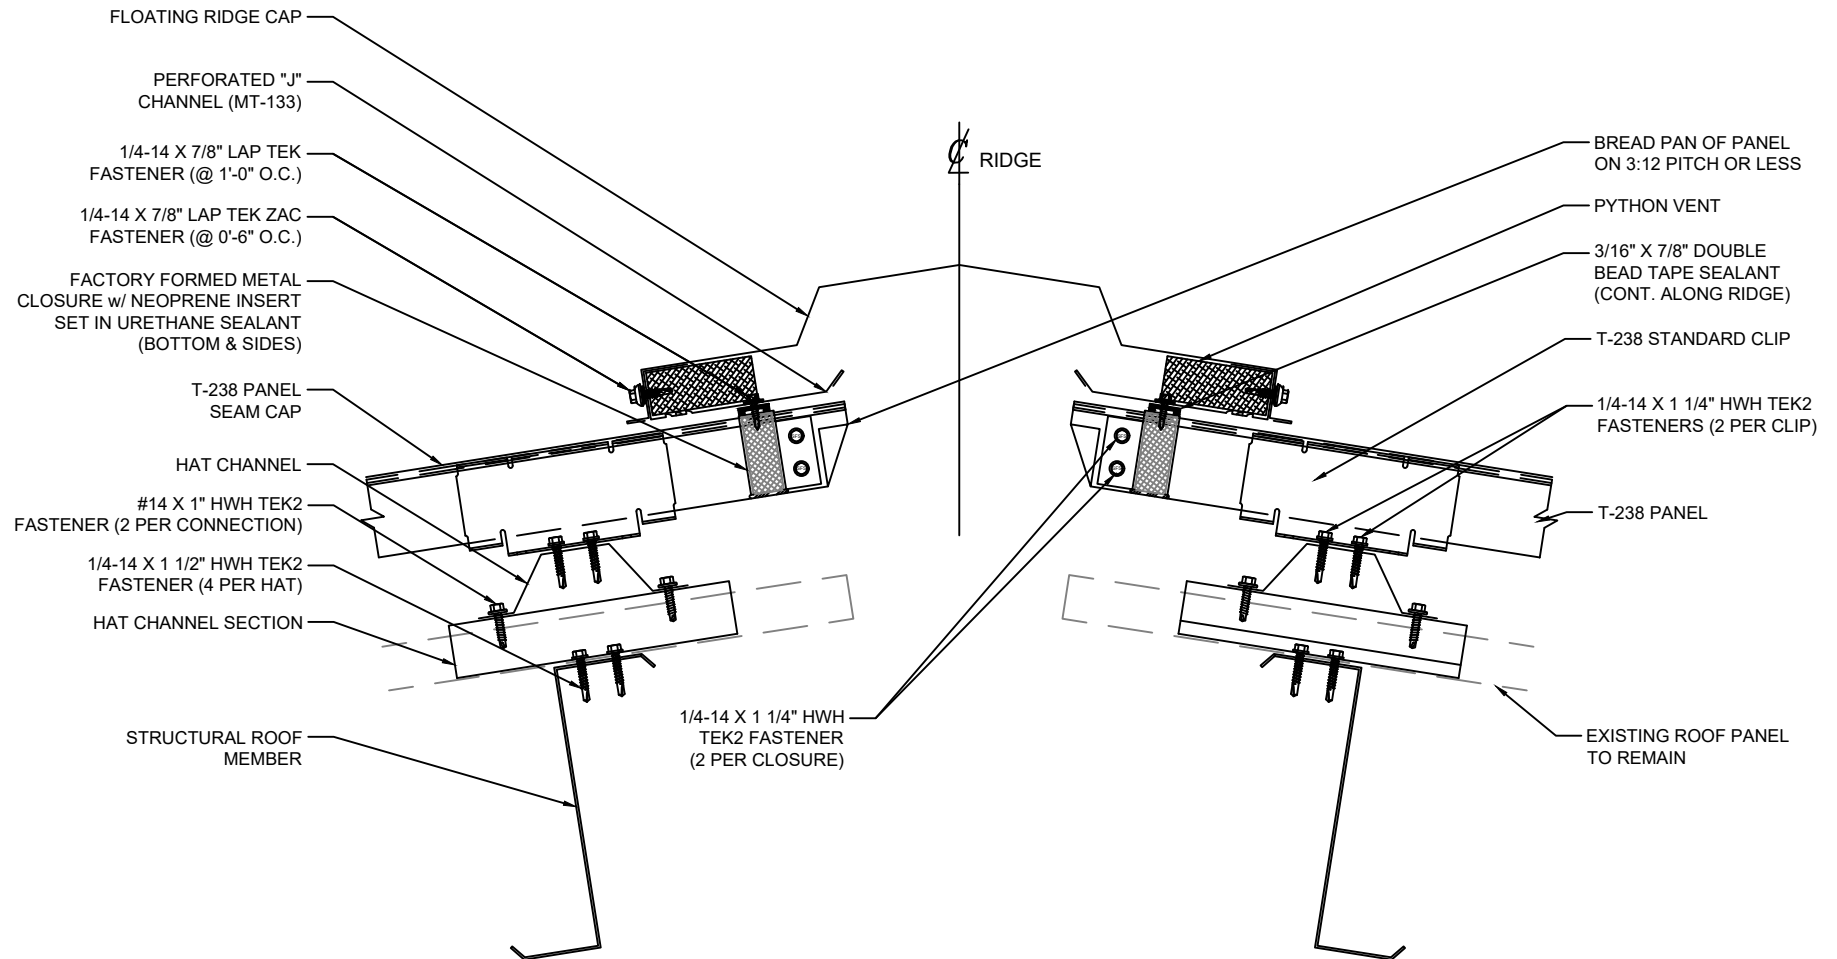

INSULATION REMOVED FOR CLARITY OF DETAIL

SHEET TITLE:

TREMLOCK T-238 TOPHAT OVER R-PANEL OVER PURLIN
FLOATING VENTED RIDGE (STANDARD CLIPS)

SCALE:

NTS

DRAWING No.:

DWG NO. T-238-75