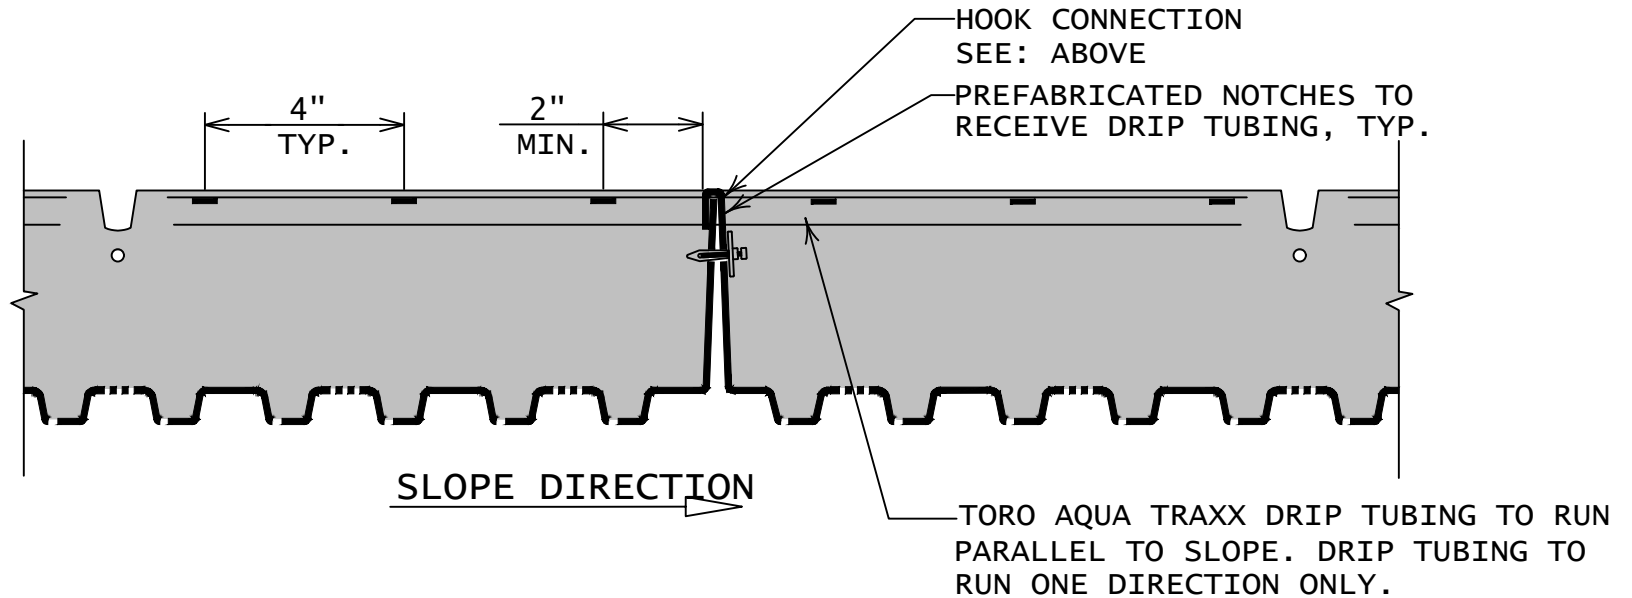

**HOOK CONNECTION**  
SCALE: NTS

**NOTES**

1. SEE DETAILS DWG NO. 10 FOR TRAY SPECIFICATIONS.
2. SEE [WWW.TOROMICROIRRIGATION.COM](http://WWW.TOROMICROIRRIGATION.COM) FOR IRRIGATION SPECIFICATIONS.

SHEET TITLE:

GREEN VEGETATED ROOF SYSTEM  
IRRIGATION CONNECTION TO TRAY

SCALE:

NTS

DRAWING No.:

DWG NO. 42