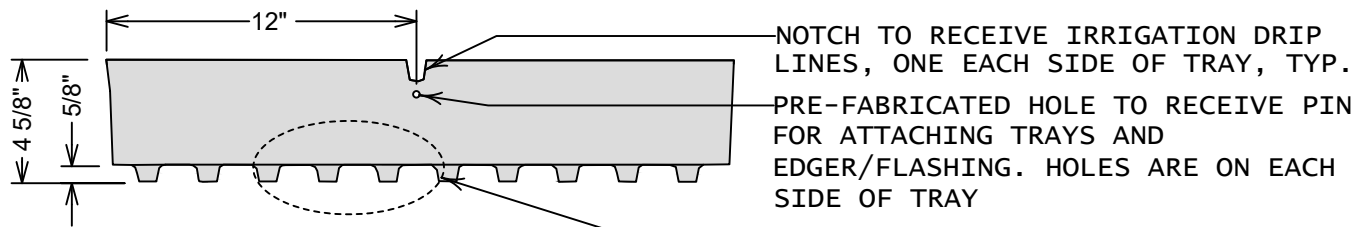

**PLAN VIEW**

**SECTION-ELEVATION**

SEE ENLARGED SECTION VIEW "A" **ENLARGED SECTION VIEW "A"**

SHEET TITLE:

GREEN VEGETATED ROOF SYSTEM  
TYPICAL FTGVRS TRAY PROFILE

SCALE:

NTS

DRAWING No.: