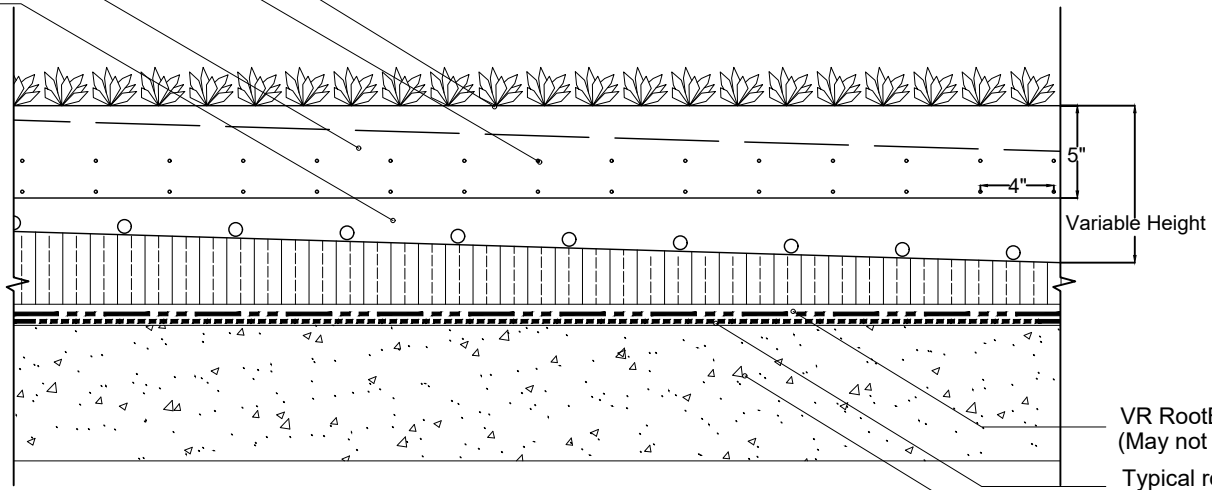

Finished Edge Level
 Use Self-Tapping screws to
 attach the Edging Leveling
 Strip to Edging Restraint
 Edging Leveling Strip
 VR EdgeGuard 4

VR RootBloc root barrier
 (May not be required)
 Typical roof membrane
 Typical roof deck

SHEET TITLE:

VR LITE INVERTED, EDGE LEVELING
 STRIP FOR SLOPE APPLICATIONS

SCALE:

NTS

DRAWING No.:

DWG NO. LI-02