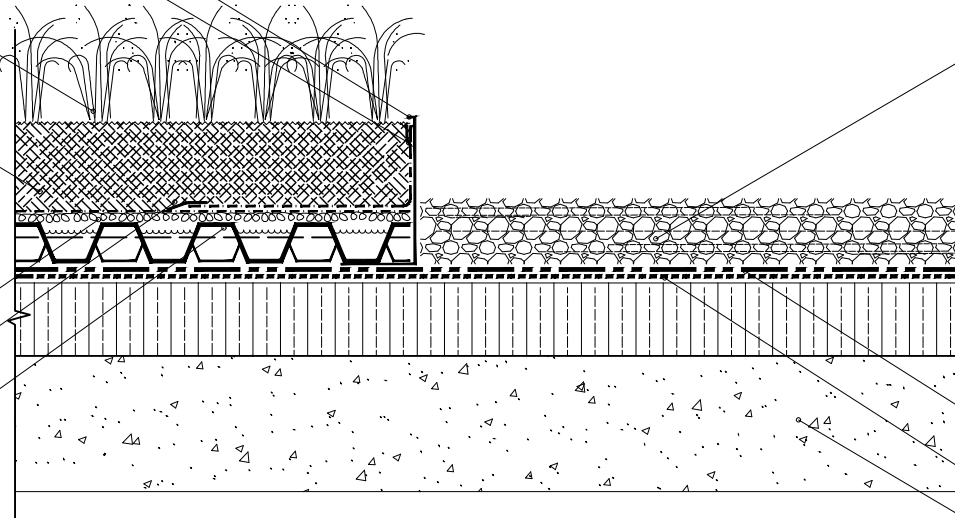

VR EdgeGuard 4, 6, or 8
 VR Filter Fabric, wrap up vertically &
 secure to edging with VR FabricLok

Vegetation Options:
 Shortgrass Meadow, Assorted
 Perennials, Urban Meadow Mix,
 Wildflower Meadow Mix

VR HydraMix
 4", 6", or 8" depth
 (100 mm, 150 mm, or 200 mm)

VR Aeromat percolation layer

VR Filter Fabric secured to
 VR AeroMat with VR TecTape 2

VR HydraPanel
 1.25" or 2" depth (31 mm or 50 mm)

Vegetation-free zone,
 Loose Aggregate.

VR RootBloc root barrier
 (May not be required)

Typical roof system assembly

Typical roof deck