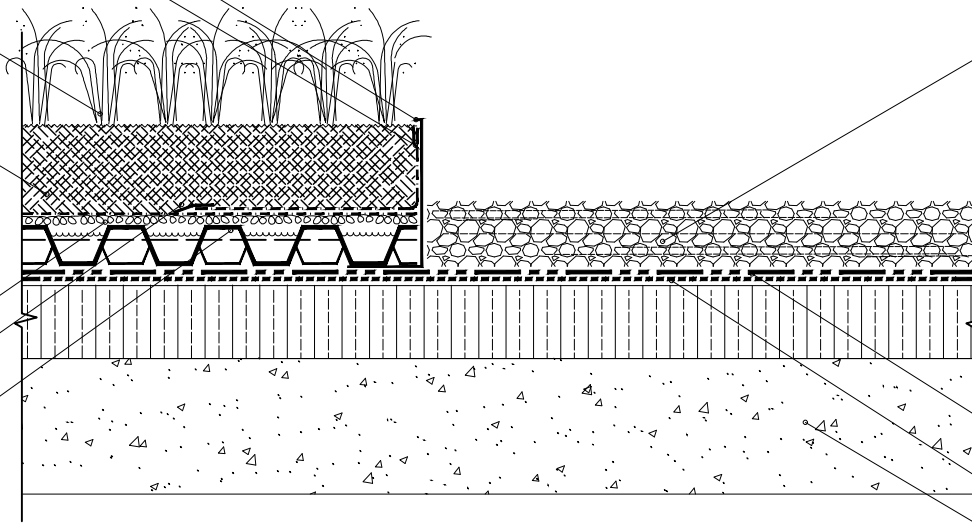

VR EdgeGuard 4, 6, or 8
 VR Filter Fabric, wrap up vertically &
 secure to edging with VR FabricLok

Vegetation Options:
 Shortgrass Meadow, Assorted
 Perennials, Urban Meadow Mix,
 Wildflower Meadow Mix

VR HydraMix
 4", 6", or 8" depth
 (100 mm, 150 mm, or 200 mm)

VR Aeromat percolation layer
 VR Filter Fabric secured to
 VR AeroMat with VR TecTape 2
 VR HydraPanel
 1.25" or 2" depth (31 mm or 50 mm)

Vegetation-free zone,
 Loose Aggregate.

VR RootBloc root barrier
 (May not be required)

Typical roof system assembly

Typical roof deck

SHEET TITLE:

VR MAX CONVENTIONAL, ASSEMBLY WITH
 VEGETATION FREE ZONE

SCALE:

NTS

DRAWING No.: