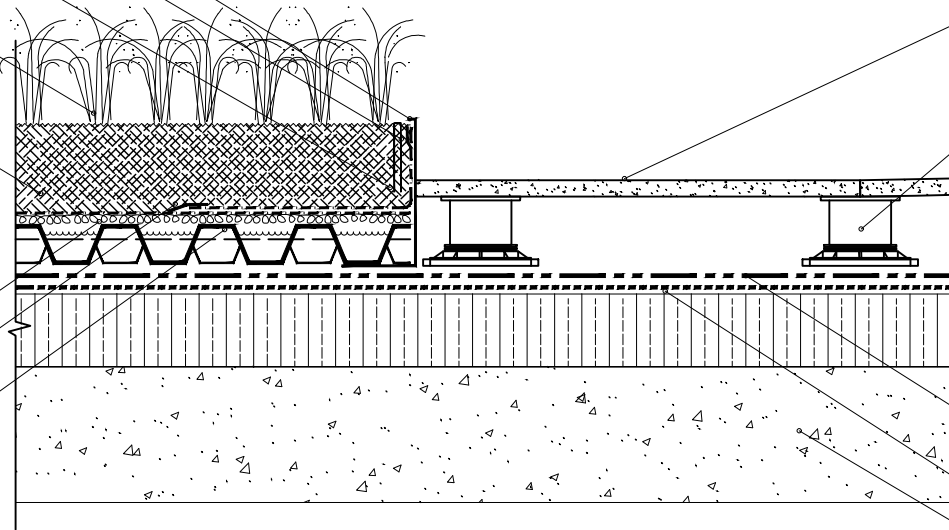

VR EdgeGuard 4, 6, or 8
 VR Filter Fabric, wrap up vertically &
 secure to edging with VR FabricLok
 VR TerraHold, erosion control netting
 Secured with soil staple at perimeter.
 Tie-wrapped at joints.

Vegetation Options:
 Shortgrass Meadow, Assorted
 Perennials, Urban Meadow Mix,
 Wildflower Meadow Mix

VR HydraMix
 4", 6", or 8" depth
 (100 mm, 150 mm, or 200 mm)

VR Aeromat percolation layer

VR Filter Fabric secured to
 VR AeroMat with VR TecTape 2

VR HydraPanel
 1.25" or 2" depth (31 mm or 50 mm)

Vegetation-free zone,
 VR Paver or VR HydroPaver

Adjustable or fixed
 VR Paver Pedestal

VR RootBloc root barrier
 (May not be required)

Typical roof system assembly

Typical roof deck