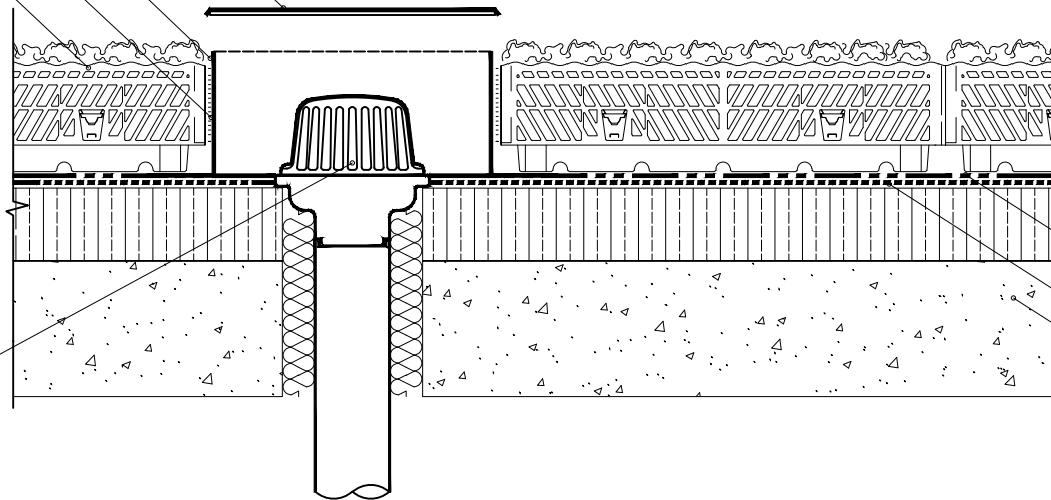

VR DrainGuard 4 with lockable lid,
15" x 15" x 6"
(382 mm x 382 mm x 150 mm)
centered over roof drain

Outside sidewalls of VR Mod,
sealed with VR TecTape 4

Drain Chamber outside panels
flush with VR Mod side walls

VR Mod, pre-vegetated Module

Typical roof drain

VR RootBloc root barrier
(May not be required)

Typical roof system assembly

Typical roof deck