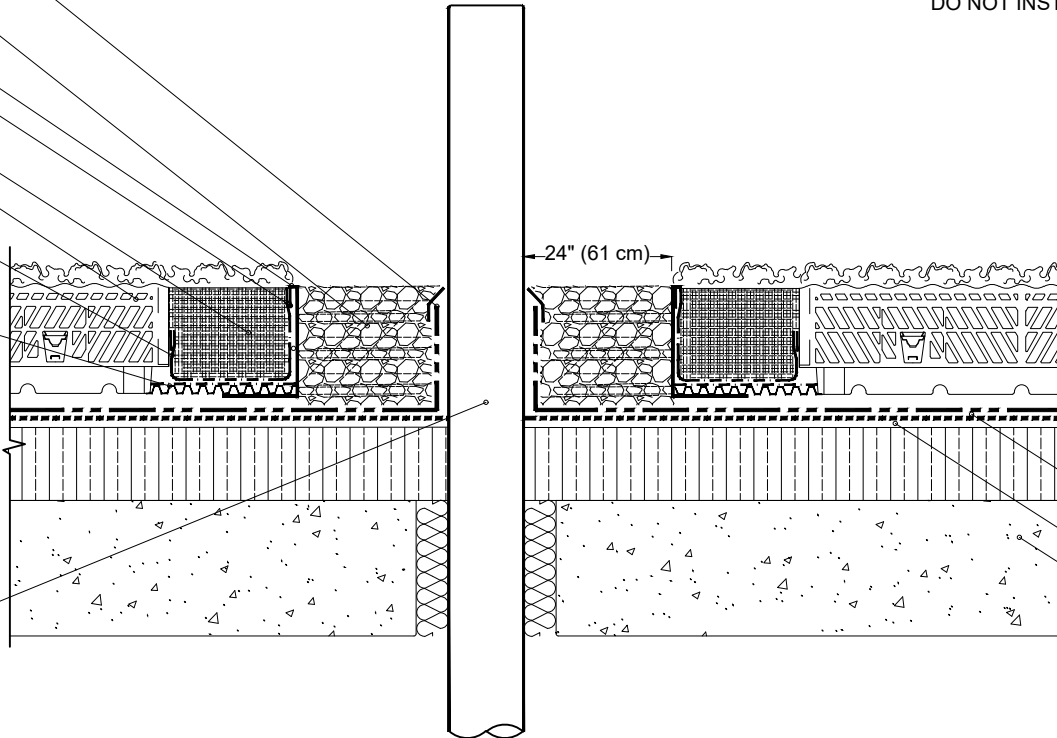

- VR RootBloc wrap up vertically and secure to vent sidewall with VR TecTape 2
- Leave 24" (61 cm) clearance around vents and fill with gravel
- VR EdgeGuard 4
- Secure VR Filter Fabric to VR EdgeGuard 4 with VR FabricLok
- Fill with growing media
- VR Mod, pre-vegetated Module
- Secure VR Filter Fabric to bottom section of VR Mod sidewall with VR FabricLok
- VR HydraPanel 0.40

Typical vent

NOTE:  
 USE THIS DETAIL WHEN USE OF FULL  
 MODULE IS NOT POSSIBLE.  
 ONLY FULL MODULES ARE TO BE USED.  
 DO NOT INSTALL PARTIAL MODULES.

- VR RootBloc root barrier (May not be required)
- Typical roof system assembly
- Typical roof deck