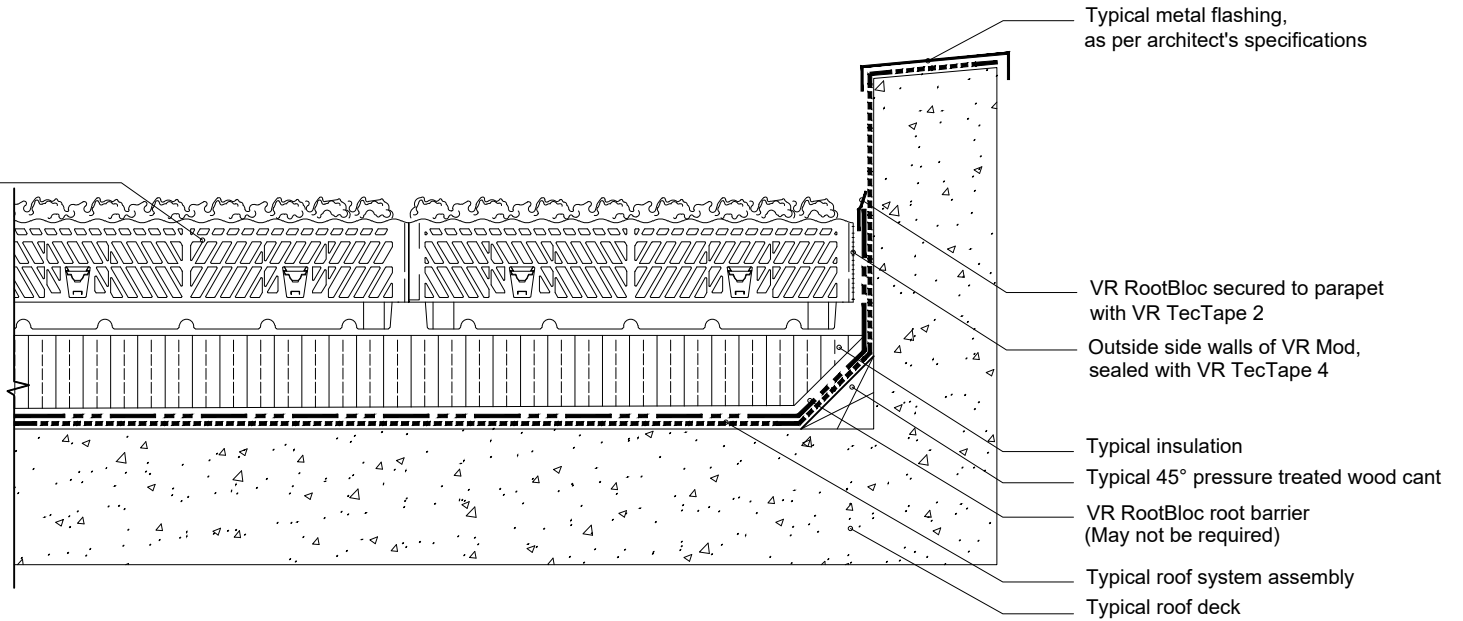

VR Mod, pre-vegetated module

SHEET TITLE:

VR MOD 1 INVERTED, ASSEMBLY WITH PARAPET

SCALE:

NTS

DRAWING No.:

DWG NO. M11-03