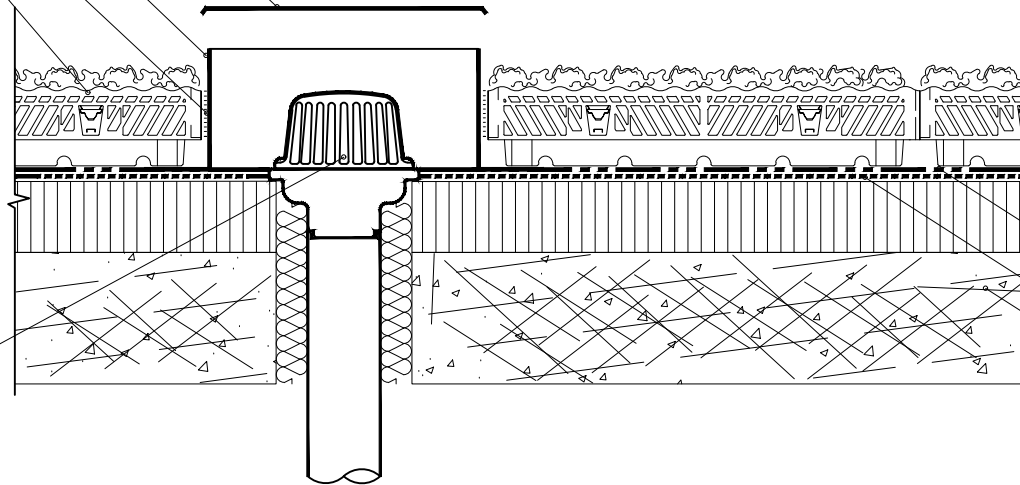

VR DrainGuard 4 with lockable lid,
15" x 15" x 6"
(382 mm x 382 mm x 150 mm)
centered over roof drain

Outside sidewalls of VR Mod,
sealed with VR TecTape 2

Drain Chamber outside panels
flush with VR Mod side walls

VR Mod, pre-vegetated Module

Typical roof drain

VR RootBloc root barrier
(May not be required)
Typical roof system assembly
Typical roof deck