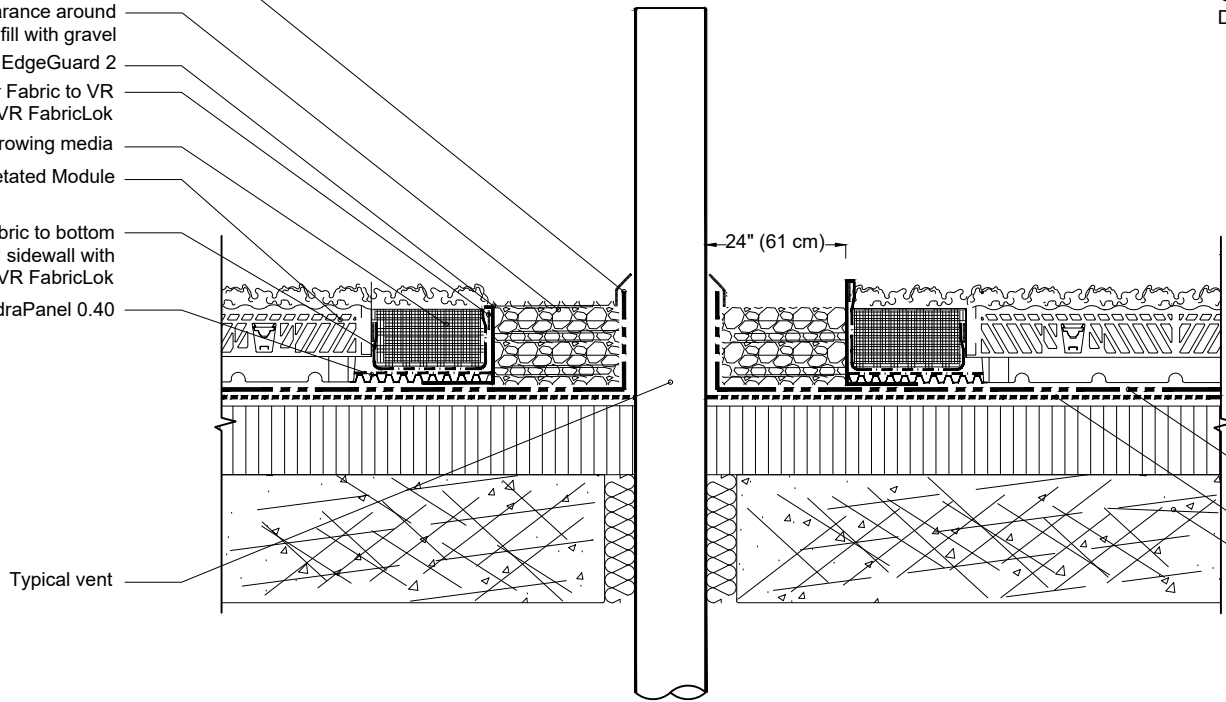

- VR RootBloc wrap up vertically and secure to vent sidewall with VR TecTape 2
- Leave 24" (61 cm) clearance around vents and fill with gravel
- VR EdgeGuard 2
- Secure VR Filter Fabric to VR EdgeGuard 2 with VR FabricLok
- Fill with growing media
- VR Mod, pre-vegetated Module
- Secure VR Filter Fabric to bottom section of VR Mod sidewall with VR FabricLok
- VR HydraPanel 0.40

NOTE:
 USE THIS DETAIL WHEN USE OF FULL MODULE IS NOT POSSIBLE.
 ONLY FULL MODULES ARE TO BE USED.
 DO NOT INSTALL PARTIAL MODULES.

- VR RootBloc root barrier (May not be required)
- Typical roof system assembly
- Typical roof deck

SHEET TITLE:

VR MOD 2 CONVENTIONAL, ROOF PENETRATION

SCALE:

NTS

DRAWING No.:

DWG NO. M2C-05